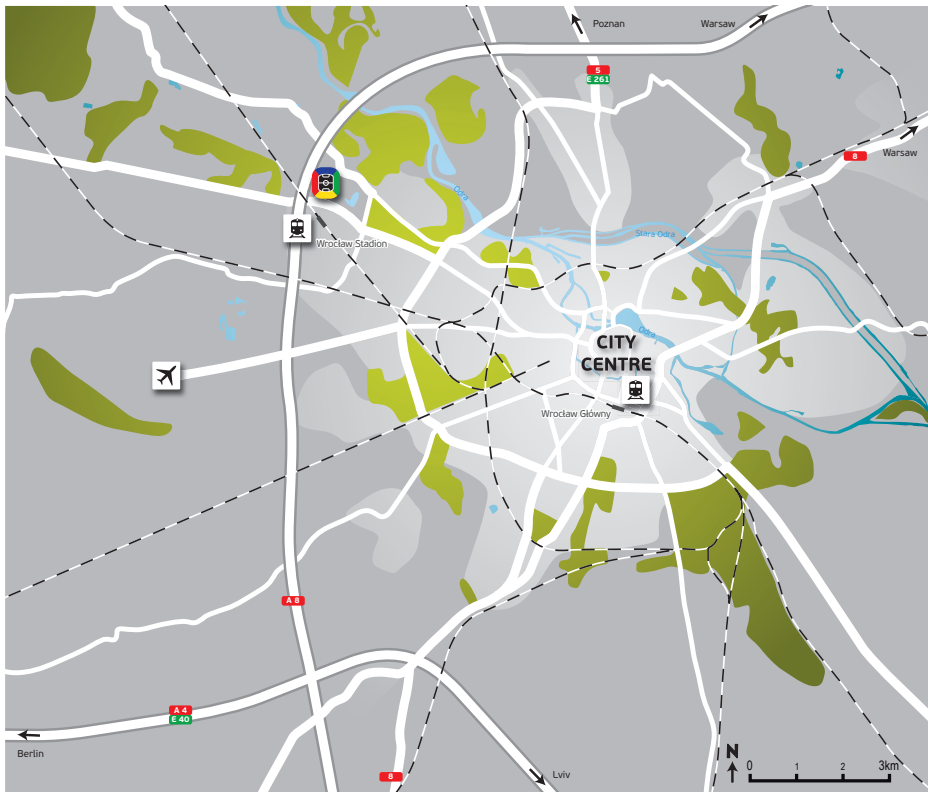

Email:
venuedeliverieswarsaw2012@
euro2012.com

International Broadcast Centre (IBC), Warsaw LOG Point

LOG Point Address:

EXPO XXI, Pradzynskiego
12/14, 01-222
Warsaw, Poland

GPS Coordinates:

52°13'32.20"N
20°57'44.06"E

Contact details:

Fritz Hemmer
IBC Shipping Coordinator
Shipping-ibc@euro2012.com

Municipal Stadium Wroclaw LOG Point

• LOG Point

↑ Entrance

LOG Point Address:

Al. Śląska 1, 54-145
Wroclaw, Poland

GPS Coordinates: