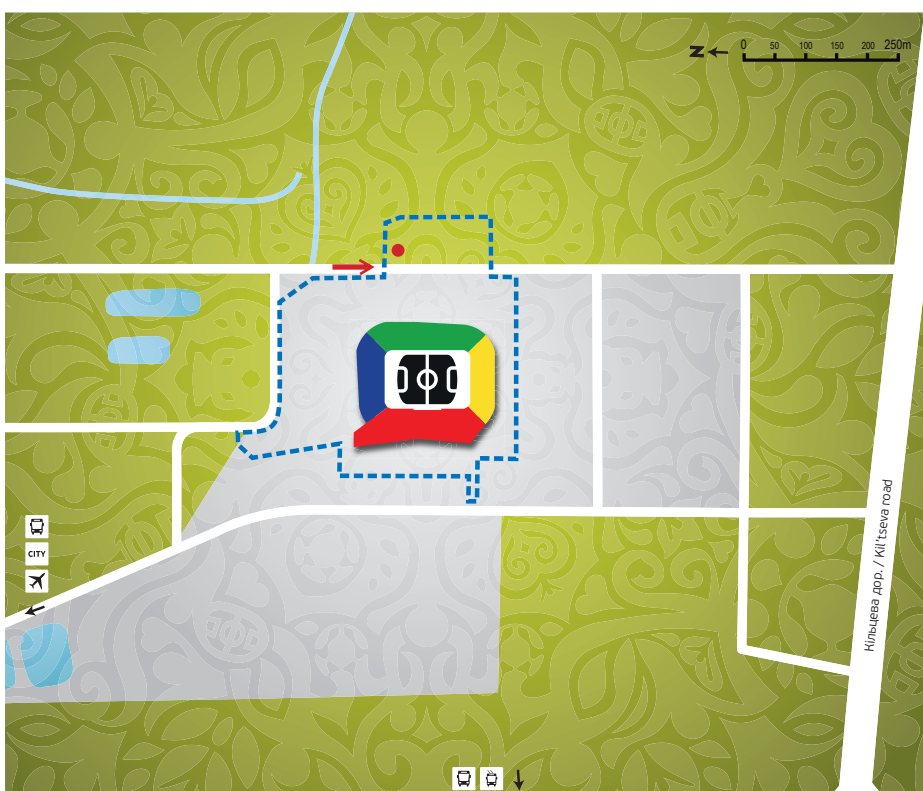

Arena Lviv LOG Point

● LOG Point

↑ Entrance

LOG Point Address:
199 Stryjska Str., 79031
Lviv, Ukraine

GPS Coordinates:

49°46'33.15"N
24°1'51.34"E

Contact details:

Yulia Illiv
Venue Logistics Manager
Mobile: +380 91 368 7858
Yulia.Illiv@euro2012.com

Sergiy Petervari
Venue Logistics Coordinator
Mobile: +380 91 368 7810
Sergiy.Petervari@euro2012.com

Email:
venuedeliverieslviv2012@euro2012.com