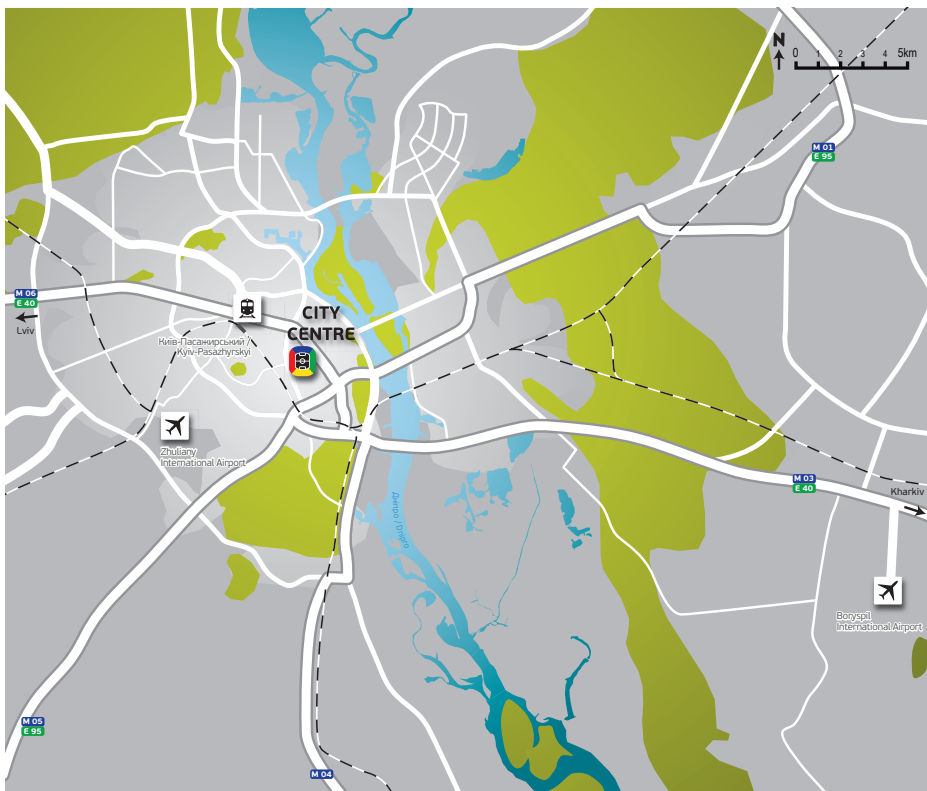

Arena Gdansk LOG Point

• LOG Point

↑ Entrance

LOG Point Address:

1 Pokolen Lechii Gdańsk str. 80 –
560 Gdańsk, Poland

GPS Coordinates:

54°23'27.84" N
18°38'16.74" E

Contact details:

Metalist Stadium, Kharkiv LOG Point

● LOG Point

↑ Entrance

LOG Point Address:

65 Plekhanivska str., 61001
Kharkiv, Ukraine

GPS Coordinates:

36°15'40.22"E (36.261172)
49°58'59.75"N (49.983264)

Contact details:

Olympic Stadium, Kyiv LOG Point

• LOG Point

↑ Entrance

LOG Point Address:

Dymytrova Str., Kyiv 03150,
Kyiv, Ukraine

GPS Coordinates:

30°31'15.78"E (30.52105)
50°25'48.12"N (50.430034)

Contact details: