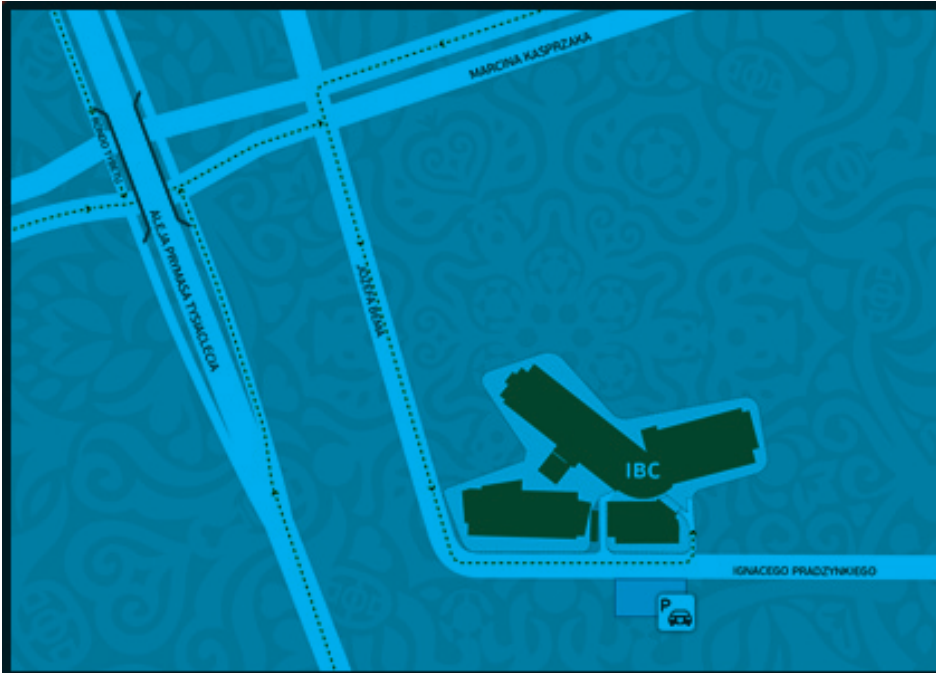

International Broadcast Centre (IBC), Warsaw LOG Point

LOG Point Address:

EXPO XXI, Pradzynskiego
12/14, 01-222
Warsaw, Poland

GPS Coordinates:

52°13'32.20"N
20°57'44.06"E

Contact details:

Fritz Hemmer
IBC Shipping Coordinator
Shipping-ibc@euro2012.com