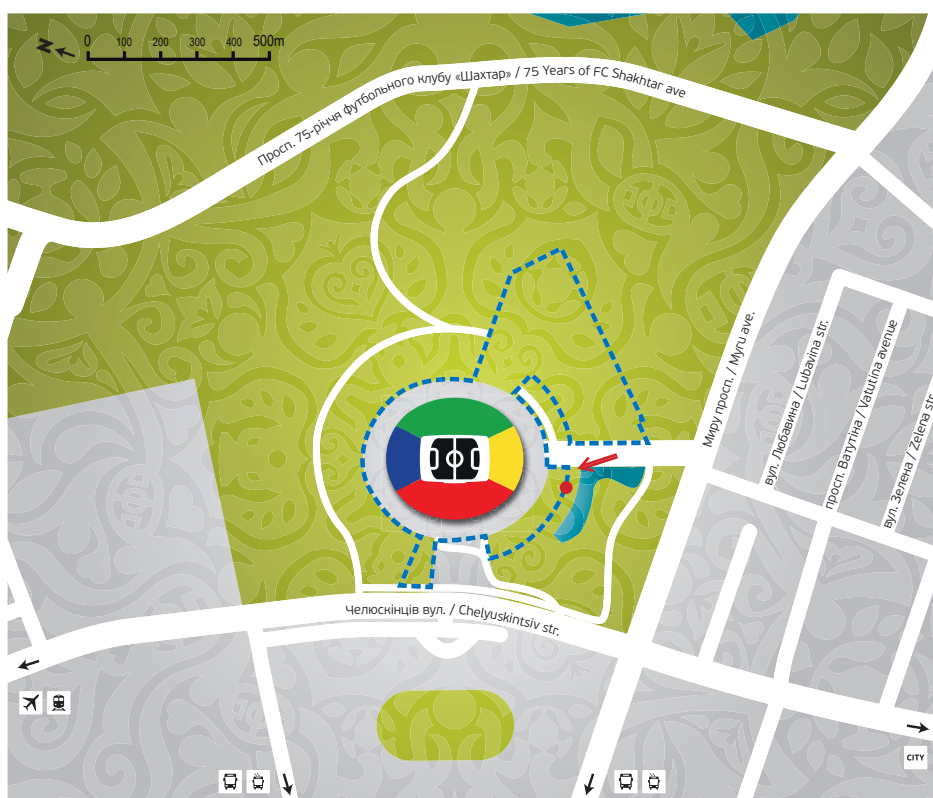

Donbass Arena, Donetsk LOG Point

• LOG Point

↑ Entrance

LOG Point Address:

189e Cheluskintsev str, 83048
Donetsk, Ukraine

GPS Coordinates:

37°48'39.04"E (37.810845)
48°1'9.06"N (48.019183)

Contact details:

Arena Gdansk LOG Point

• LOG Point

↑ Entrance

LOG Point Address:

1 Pokolen Lechii Gdańsk str. 80 –
560 Gdańsk, Poland

GPS Coordinates:

54°23'27.84" N
18°38'16.74" E

Contact details:

Metalist Stadium, Kharkiv LOG Point

● LOG Point

↑ Entrance

LOG Point Address:

65 Plekhanivska str., 61001
Kharkiv, Ukraine

GPS Coordinates:

36°15'40.22"E (36.261172)
49°58'59.75"N (49.983264)

Contact details:

Olympic Stadium, Kyiv LOG Point

• LOG Point

↑ Entrance

LOG Point Address:

Dymytrova Str., Kyiv 03150,
Kyiv, Ukraine

GPS Coordinates:

30°31'15.78"E (30.52105)
50°25'48.12"N (50.430034)

Contact details: