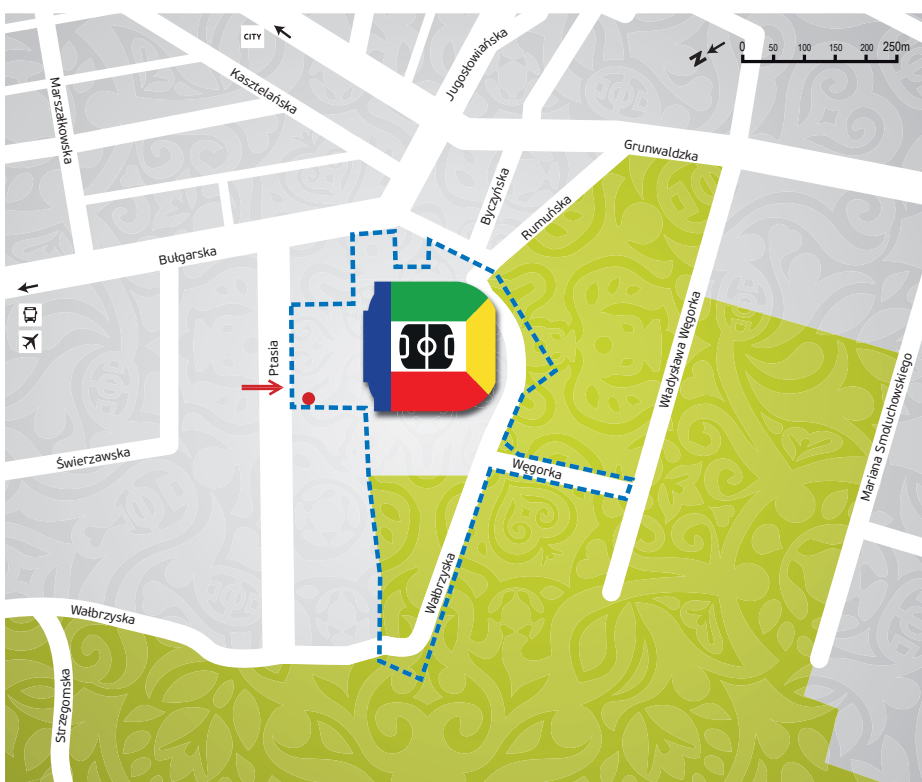

Municipal Stadium Poznan LOG Point

● LOG Point

↑ Entrance

LOG Point Address:

Ul. Bulgarska 17
Poznan, Poland

GPS Coordinates:

52°23'58.89" N
16°51'33.83" E

Contact details:

Krystian Stoiński
Venue Logistics Manager
Mobile:+48 797 08 32 53
krystian.stoinski@euro2012.com

Patryk Maksimczyk
Venue Logistics Coordinator
Mobile:+48 797 08 32 54
patryk.maksimczuk@euro2012.com

Email:
venuedeliveriespoznan2012@
euro2012.com