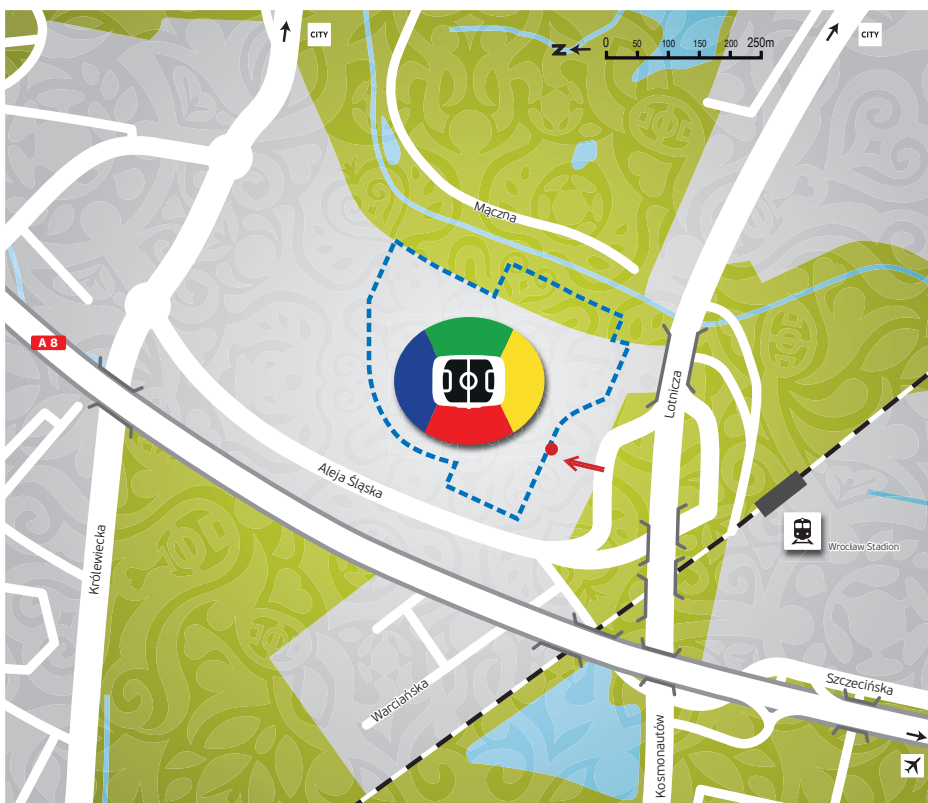

Arena Gdansk LOG Point

• LOG Point

↑ Entrance

LOG Point Address:

1 Pokolen Lechii Gdańsk str. 80 –
560 Gdańsk, Poland

GPS Coordinates:

54°23'27.84" N
18°38'16.74" E

Contact details:

Email:
venuedeliverieswarsaw2012@
euro2012.com

International Broadcast Centre (IBC), Warsaw LOG Point

LOG Point Address:

EXPO XXI, Pradzynskiego
12/14, 01-222
Warsaw, Poland

GPS Coordinates:

52°13'32.20"N
20°57'44.06"E

Contact details:

Fritz Hemmer
IBC Shipping Coordinator
Shipping-ibc@euro2012.com

Municipal Stadium Wroclaw LOG Point

• LOG Point

↑ Entrance

LOG Point Address:

Al. Śląska 1, 54-145
Wroclaw, Poland

GPS Coordinates: