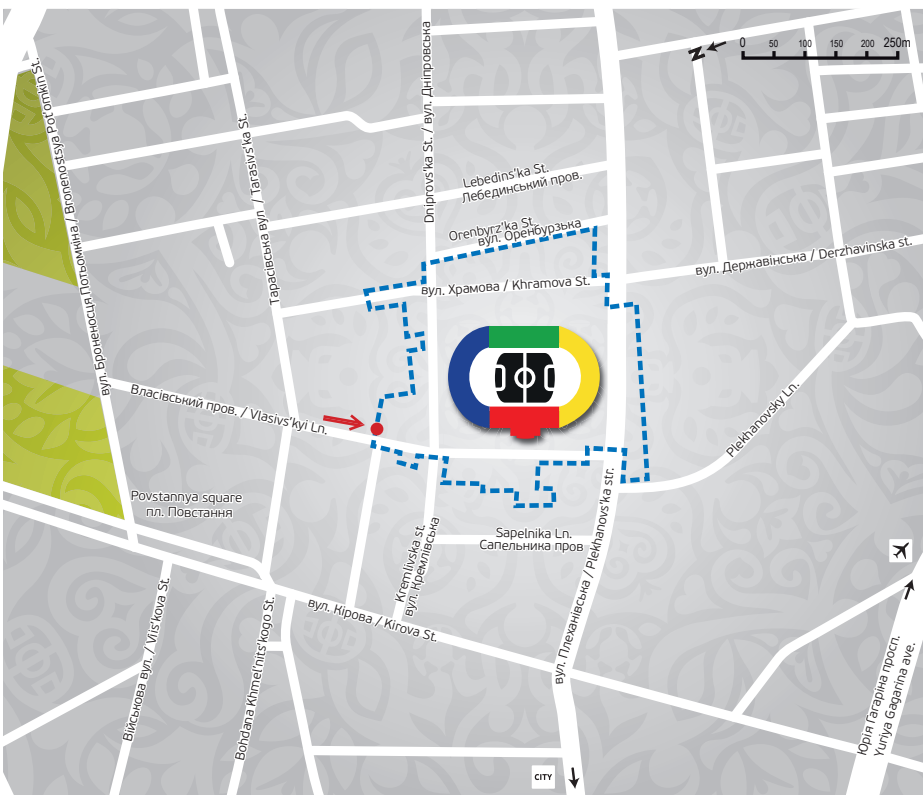

Donbass Arena, Donetsk LOG Point

• LOG Point

↑ Entrance

LOG Point Address:

189e Cheluskintsev str, 83048
Donetsk, Ukraine

GPS Coordinates:

37°48'39.04"E (37.810845)
48°1'9.06"N (48.019183)

Contact details:

Arena Gdansk LOG Point

• LOG Point

↑ Entrance

LOG Point Address:

1 Pokolen Lechii Gdańsk str. 80 –
560 Gdańsk, Poland

GPS Coordinates:

54°23'27.84" N
18°38'16.74" E

Contact details:

Metalist Stadium, Kharkiv LOG Point

● LOG Point

↑ Entrance

LOG Point Address:

65 Plekhanivska str., 61001
Kharkiv, Ukraine

GPS Coordinates:

36°15'40.22"E (36.261172)
49°58'59.75"N (49.983264)

Contact details:

Olympic Stadium, Kyiv LOG Point

• LOG Point

↑ Entrance

LOG Point Address:

Dymytrova Str., Kyiv 03150,
Kyiv, Ukraine

GPS Coordinates:

30°31'15.78"E (30.52105)
50°25'48.12"N (50.430034)

Contact details: