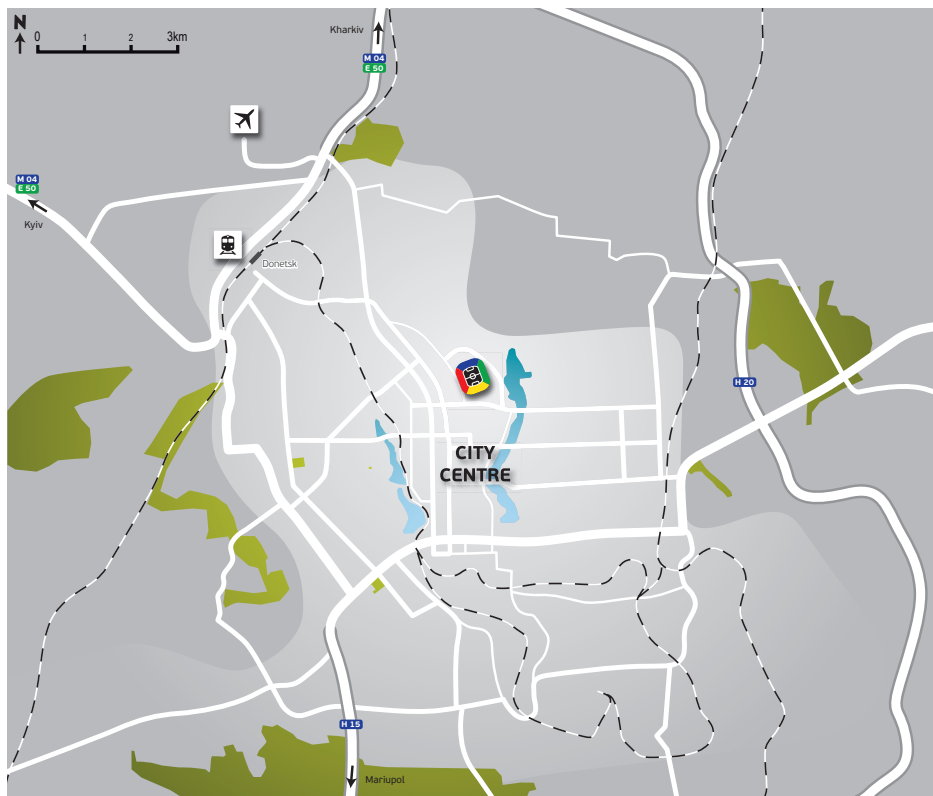

Donbass Arena, Donetsk LOG Point

• LOG Point

↑ Entrance

LOG Point Address:

189e Cheluskintsev str, 83048
Donetsk, Ukraine

GPS Coordinates:

37°48'39.04"E (37.810845)
48°1'9.06"N (48.019183)

Contact details:

Arena Gdansk LOG Point

• LOG Point

↑ Entrance

LOG Point Address:

1 Pokolen Lechii Gdańsk str. 80 –
560 Gdańsk, Poland

GPS Coordinates:

54°23'27.84" N
18°38'16.74" E

Contact details:

Metalist Stadium, Kharkiv LOG Point

● LOG Point

↑ Entrance

LOG Point Address:

65 Plekhanivska str., 61001
Kharkiv, Ukraine

GPS Coordinates:

36°15'40.22"E (36.261172)
49°58'59.75"N (49.983264)

Contact details:

Olympic Stadium, Kyiv LOG Point

• LOG Point

↑ Entrance

LOG Point Address:

Dymytrova Str., Kyiv 03150,
Kyiv, Ukraine

GPS Coordinates:

30°31'15.78"E (30.52105)
50°25'48.12"N (50.430034)

Contact details: