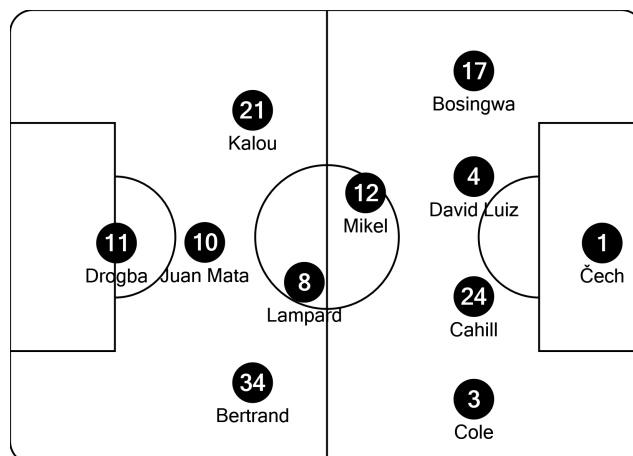

Weather Conditions: Partly Cloudy / Temperature: 20°C / Humidity: 38%

(C) Captain

(GK) Goalkeeper

(*) Misses next match if booked

Chelsea FC

- 1 Petr Čech (GK)
- 3 Ashley Cole
- 4 David Luiz
- (C) 8 Frank Lampard
- 10 Juan Mata
- 11 Didier Drogba
- 12 John Obi Mikel
- 17 José Bosingwa
- 21 Salomon Kalou
- 24 Gary Cahill
- 34 Ryan Bertrand

- 22 Ross Turnbull (GK)
- 5 Michael Essien
- 6 Oriol Romeu
- 9 Fernando Torres
- 15 Florent Malouda
- 19 Paulo Ferreira
- 23 Daniel Sturridge

Coach:
Roberto Di Matteo

Assistant referees:
Bertino Miranda (POR)
Ricardo Santos (POR)
Additional assistant referees:
Manuel De Sousa (POR)
Duarte Gomes (POR)