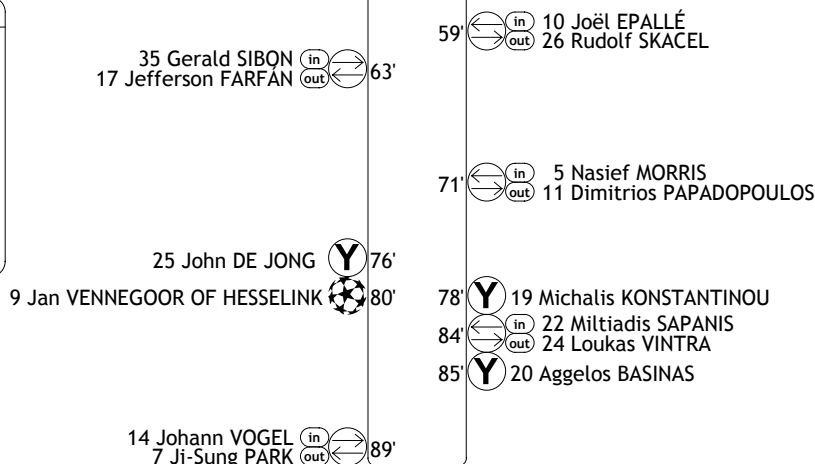

UEFA
CHAMPIONS
LEAGUE

Full Time Report

Matchday 2 - Wednesday 29 Sep 2004

Group E - Philips Stadion - Eindhoven

PSV EINDHOVEN

PANATHINAIKOS FC

1

(0)

half time

20:45

0

(0)

half time

- 1 GOMES Heurelho **GK**
- 3 LEE Young-Pyo
- 4 ALEX
- 5 BOUMA Wilfred
- © 6 VAN BOMMEL Mark
- 7 PARK Ji-Sung
- 8 COCU Phillip
- 9 VENNEGOOR OF HESSELINK
- 16 LUCIUS Theo
- 17 FARFÁN Jefferson
- 25 DE JONG John

- 21 ZOETEBIER Edwin **GK**
- 11 BEASLEY Damarcus
- 14 VOGEL Johann
- 15 VONLANTHEN Johan
- 19 LAMEY Michael
- 22 FEHÉR Csaba
- 35 SIBON Gerald

Coach:
HIDDINK Guus

	Half	Full
Shots on goal	2	7
Shots	7	17
Corners	1	8
Fouls committed	6	15
Offside	0	0
Possession	62%	67%
Ball in play	18'	38'
Total ball in play	29'	57'

Referee:
PLAUTZ Konrad (AUT)
Assistant referees:
BEREUTER Egon (AUT)
STAUDINGER Walter (AUT)

Fourth official:
DRABEK Dietmar (AUT)
UEFA delegate:
QUIGLEY Pat (IRL)

- 12 CHALKIAS Kostas **GK**
- 6 MÜNCH Markus
- © 8 GOUMAS Yannis
- 9 GONZÁLEZ Ezequiel
- 11 PAPADOPOULOS Dimitrios
- 15 ANDRIC Srđan
- 16 KIRGIAKOS Sotirios
- 19 KONSTANTINOU Michalis
- 20 BASINAS Aggelos
- 24 VINTRA Loukas
- 26 SKACEL Rudolf

- 1 GALINOVIC Mario **GK**
- 4 MARIC Silvio
- 5 MORRIS Nasief
- 10 EPALLÉ Joël
- 21 MITU Dumitru
- 22 SAPANIS Miltiadis
- 27 KONSTANTINIDIS Pantelis

Coach:
SHUM Itzhak

	Half	Full
Shots on goal	1	1
Shots	2	2
Corners	0	0
Fouls committed	11	21
Offside	0	2
Possession	38%	33%
Ball in play	11'	19'
Total ball in play	29'	57'

Weather Conditions	
Partly Cloudy	
Temperature	15 °C
Humidity	63 %

90'

4'01"

Goal (Y) Booked (R) Sent off (S) Substitution (P) Penalty (C) Captain (GK) Goalkeeper (*) Misses next match if booked

22:41:48 CET
29 Sep 2004