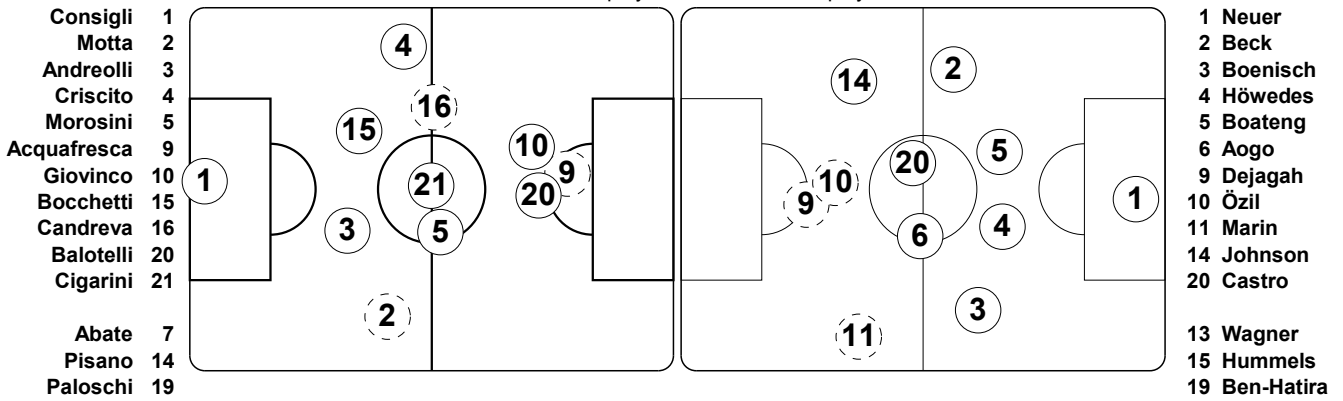

Tactical lineups: Full time

Semi-finals - Friday 26 June 2009

Olympia - Helsingborg

Italy

0 - 1

Germany

68' (In) 7 Abate / (Out) 16 Candrea
79' (In) 19 Paloschi / (Out) 9 Acquafresca
86' (In) 14 Pisano / (Out) 2 Motta

54' (In) 19 Ben-Hatira / (Out) 11 Marin
86' (In) 13 Wagner / (Out) 9 Dejagah
90'+1 (In) 15 Hummels / (Out) 10 Özil

Total time played: 95'40"
56% - 36'27" Ball possession 44% - 28'10"

Actual formation

Direction of play --> <-- Direction of play