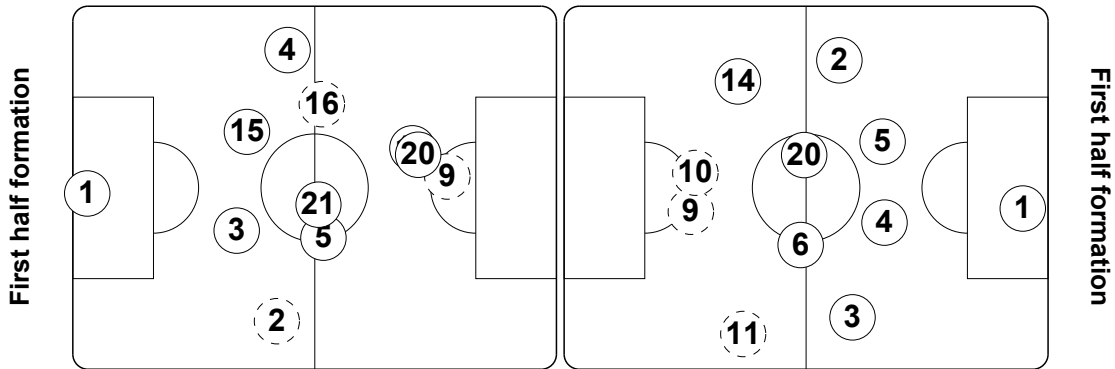

Tactical lineups: Full time

Semi-finals - Friday 26 June 2009

Olympia - Helsingborg

Italy

0 - 1

Germany

68' (In) 7 Abate / (Out) 16 Candrea
79' (In) 19 Paloschi / (Out) 9 Acquafresca
86' (In) 14 Pisano / (Out) 2 Motta

54' (In) 19 Ben-Hatira / (Out) 11 Marin
86' (In) 13 Wagner / (Out) 9 Dejagah
90'+1 (In) 15 Hummels / (Out) 10 Özil

Total time played: 95'40"
56% - 36'27" Ball possession 44% - 28'10"

Actual formation

Direction of play --> <-- Direction of play

Direction of play --> <-- Direction of play

Direction of play --> <-- Direction of play

did not play the entire match

substitution

22:50:17 CET
26 Jun 2009