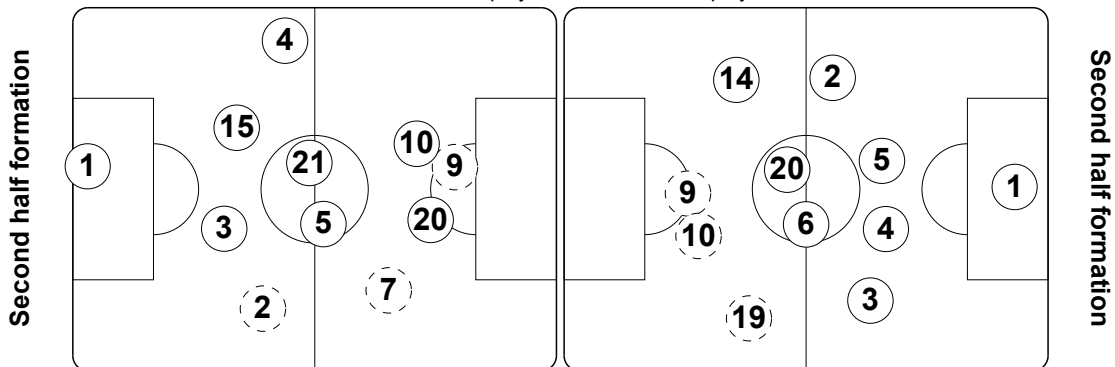

Direction of play --> <-- Direction of play