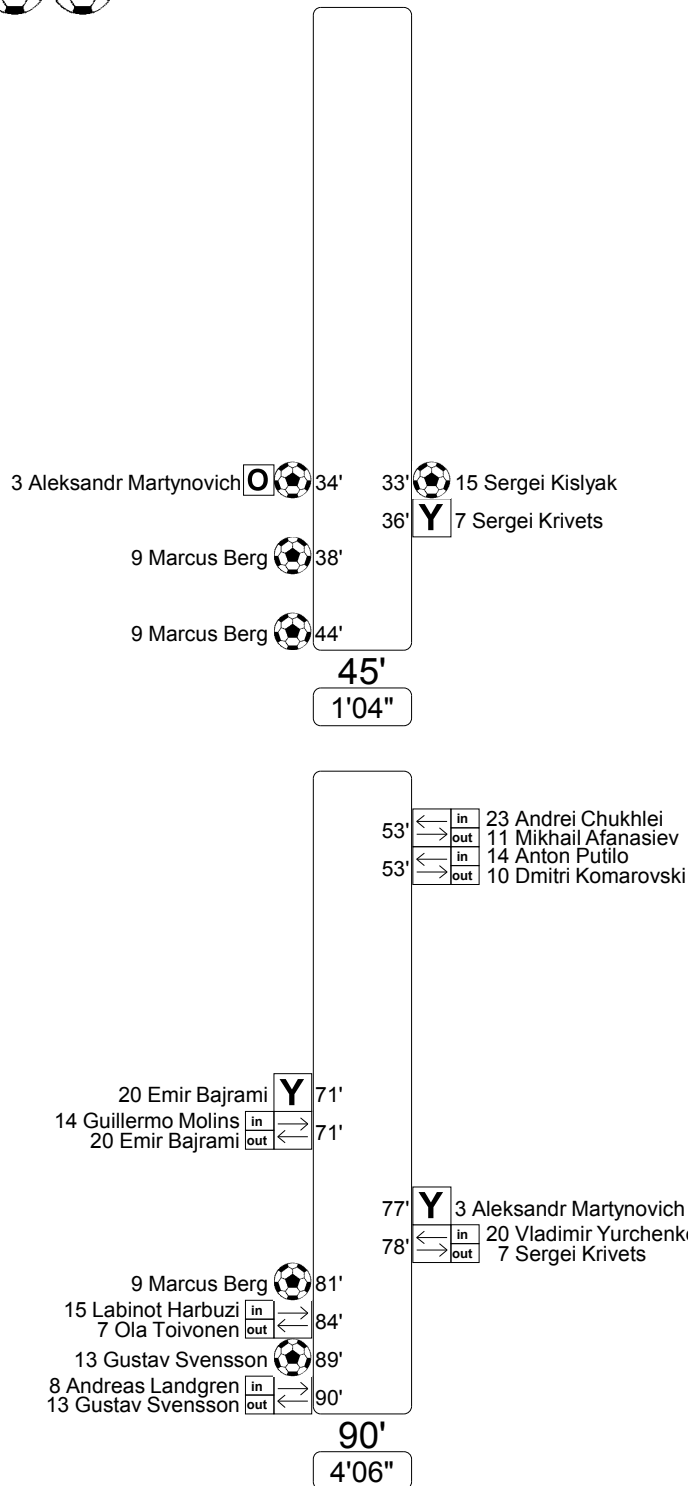

Full Time Report

Matchday 2 - Tuesday 16 June 2009

Group A - New Stadium Malmö - Malmö

Sweden

Belarus

5

1

(3)

half time

(1)

half time

- 1 Johan Dahlin **GK**
- 2 Mikael Lustig
- © 3 Mattias Bjärnsmyr
- 4 Rasmus Bengtsson
- 5 Emil Johansson
- 7 Ola Toivonen
- 9 Marcus Berg
- 13 Gustav Svensson
- 18 Rasmus Elm
- 19 Pontus Wernbloom
- 20 Emir Bajrami

- 12 Pär Hansson **GK**
- 23 Kristoffer Nordfeldt **GK**
- 6 Per Karlsson
- 8 Andreas Landgren
- 10 Denni Avdic
- 11 Robin Söder
- 14 Guillermo Molins
- 15 Labinot Harbuzi
- 16 Pierre Bengtsson
- 17 Martin Olsson
- 21 Gabriel Özkan
- 22 Joel Ekstrand

- 1 Pavel Chesnovski **GK**
- 2 Nikolai Osipovich
- 3 Aleksandr Martynovich
- 4 Igor Shitov
- 7 Sergei Krivets
- 8 Aleksandr Volodko
- 9 Leonid Kovel
- 10 Dmitri Komarovski
- © 11 Mikhail Afanasiev
- 15 Sergei Kislyak
- 18 Dmitri Verkhovtsov

- 12 Artyom Gornelko **GK**
- 22 Anton Kovalevski **GK**
- 5 Maksim Bordachov
- 6 Sergei Balanovich
- 13 Aleksandr Sachivko
- 14 Anton Putilo
- 16 Oleg Veretilo
- 17 Sergei Gigevich
- 19 Aleksei Yanushkevich
- 20 Vladimir Yurchenko
- 21 Mikhail Sivakov
- 23 Andrei Chukhlei

Coaches: Tommy Söderberg
Jörgen Lennartsson

	Half	Full
Total shot(s)	5	15
Shot(s) on target	2	6
Free kick(s) to goal	0	0
Save(s)	1	4
Corner(s)	2	6
Foul(s) committed	10	23
Foul(s) suffered	5	8
Offside(s)	1	3
Possession	39%	44%
Ball in play	11'57"	30'59"
Total ball in play	29'12"	69'22"

	Half	Full
Total shot(s)	1	7
Shot(s) on target	1	4
Free kick(s) to goal	0	1
Save(s)	0	2
Corner(s)	2	3
Foul(s) committed	6	9
Foul(s) suffered	10	23
Offside(s)	3	7
Possession	61%	56%
Ball in play	17'15"	38'23"
Total ball in play	29'12"	69'22"

Referee:
Claudio Circhetta (SUI)

Assistant referees:
Alain Hoxha (AUT)
Oleksandr Voytyuk (UKR)

Fourth official:
Bjorn Kuipers (NED)

Attendance: 14,623

Goal Booked Sent off Substitution Penalty Own goal Captain Goalkeeper Misses next match if booked

10:28:27 CET
19 Jun 2009