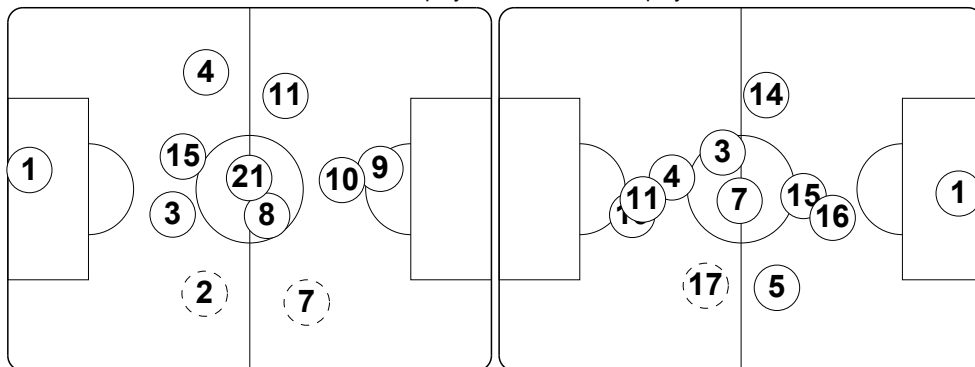

Second half formation

did not play the entire match

substitution

23:43:49 CET
16 Jun 2009