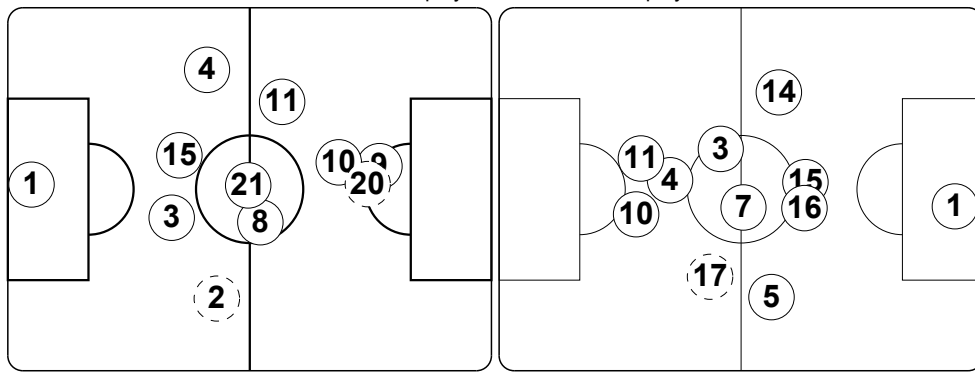

### Group A - Olympia - Helsingborg

Italy

0 - 0

Serbia

67' (In) 7 Abate / (Out) 20 Balotelli  
78' (In) 14 Pisano / (Out) 2 Motta

85' (In) 22 Tomić / (Out) 17 Matić

Total time played: 94'56"  
51% - 29'15" Ball possession 49% - 28'55"

#### Actual formation

Direction of play --> <-- Direction of play

- Consigli 1
- Motta 2
- Andreolli 3
- Criscito 4
- Marchisio 8
- Acquafresca 9
- Giovinco 10
- De Ceglie 11
- Bocchetti 15
- Balotelli 20
- Cigarini 21
  
- Abate 7
- Pisano 14