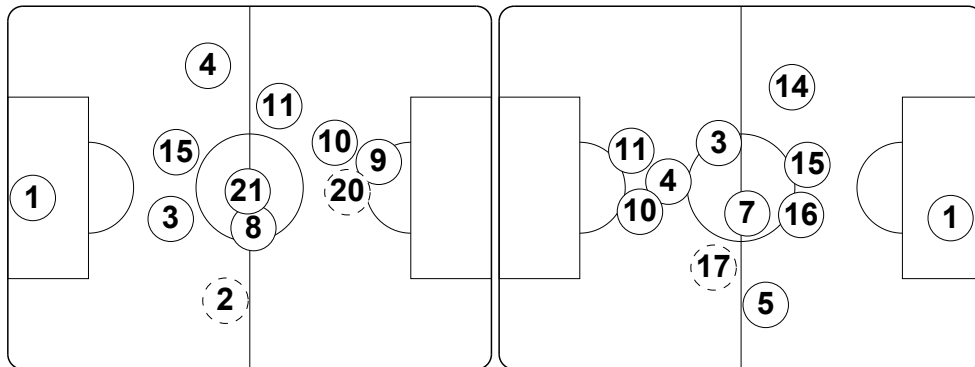

### Group A - Olympia - Helsingborg

Italy

0 - 0

Serbia

67' (In) 7 Abate / (Out) 20 Balotelli  
78' (In) 14 Pisano / (Out) 2 Motta

85' (In) 22 Tomić / (Out) 17 Matić

Total time played: 94'56"  
51% - 29'15" Ball possession 49% - 28'55"

#### Actual formation

Direction of play --> <-- Direction of play

- Consigli 1
- Motta 2
- Andreolli 3
- Criscito 4
- Marchisio 8
- Acquafresca 9
- Giovinco 10
- De Ceglie 11
- Bocchetti 15
- Balotelli 20
- Cigarini 21
  
- Abate 7
- Pisano 14

- 1 Brkić
- 3 Fejsa
- 4 Kačar
- 5 Petković
- 7 Smiljanić
- 10 Sulejmani
- 11 Tošić
- 14 Tomović
- 15 Pejčinović
- 16 Vuković
- 17 Matić
  
- 22 Tomić

Direction of play --> <-- Direction of play

First half formation