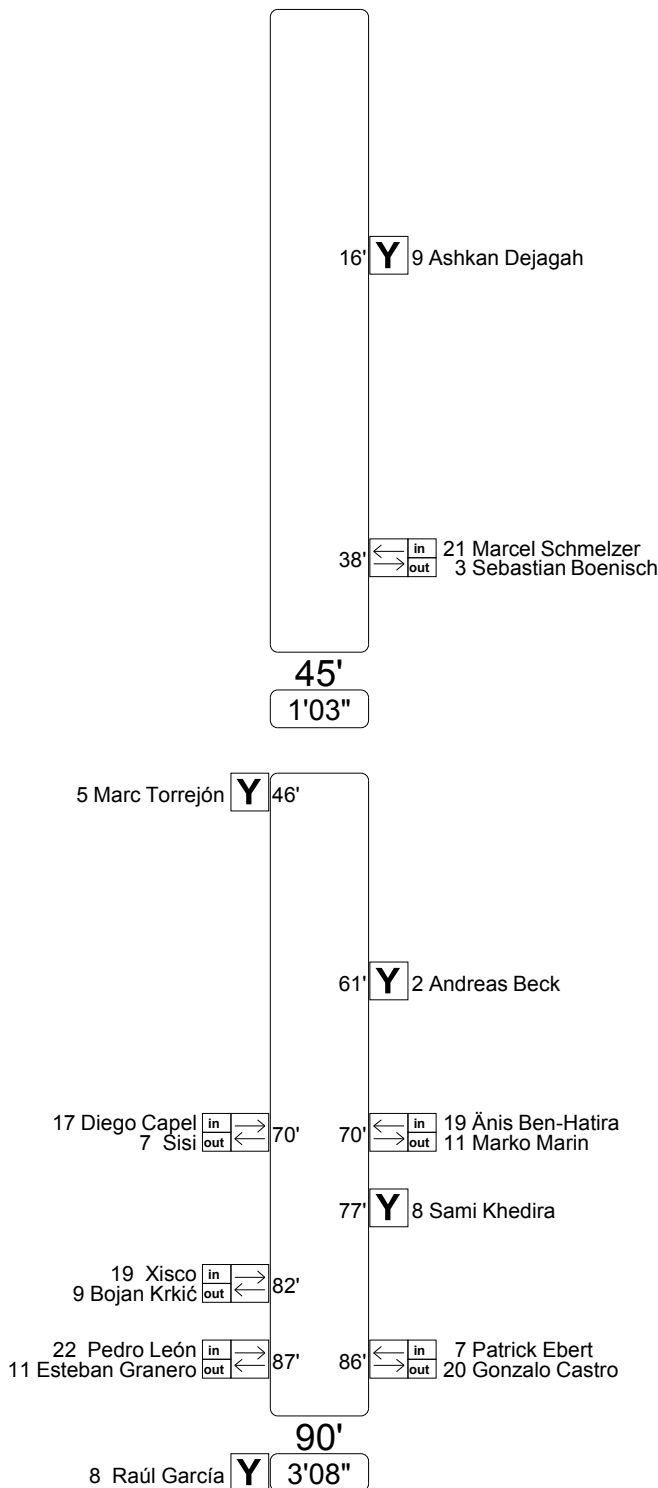

Coach: Juan Ramón López Caro

|                      | Half   | Full   |
|----------------------|--------|--------|
| Total shot(s)        | 12     | 15     |
| Shot(s) on target    | 3      | 4      |
| Free kick(s) to goal | 0      | 0      |
| Save(s)              | 2      | 5      |
| Corner(s)            | 4      | 4      |
| Foul(s) committed    | 5      | 10     |
| Foul(s) suffered     | 8      | 16     |
| Offside(s)           | 0      | 0      |
| Possession           | 58%    | 56%    |
| Ball in play         | 18'54" | 35'53" |
| Total ball in play   | 32'16" | 63'12" |

Referee:

Tony Chapron (FRA)

Assistant referees:

Joël De Bruyn (BEL)

Emil Ubias (CZE)

Fourth official:

Daniel Ståhlhammar (SWE)

- 1 Manuel Neuer **GK**
- 2 Andreas Beck
- 3 Sebastian Boenisch
- 4 Benedikt Höwedes
- 5 Jerome Boateng
- 6 Dennis Aogo
- © 8 Sami Khedira
- 9 Ashkan Dejagah
- 10 Mesut Özil
- 11 Marko Marin
- 20 Gonzalo Castro
  
- 12 Florian Fromlowitz **GK**
- 23 Tobias Sippel **GK**
- 7 Patrick Ebert
- 13 Sandro Wagner
- 14 Fabian Johnson
- 15 Mats Hummels
- 16 Daniel Schwaab
- 17 Dennis Grote
- 18 Daniel Adlung
- 19 Änis Ben-Hatira
- 21 Marcel Schmelzer
- 22 Chinedu Ede

Coach: Horst Hrubesch

|                      | Half   | Full   |
|----------------------|--------|--------|
| Total shot(s)        | 6      | 14     |
| Shot(s) on target    | 3      | 6      |
| Free kick(s) to goal | 1      | 1      |
| Save(s)              | 2      | 3      |
| Corner(s)            | 2      | 4      |
| Foul(s) committed    | 8      | 17     |
| Foul(s) suffered     | 5      | 9      |
| Offside(s)           | 1      | 2      |
| Possession           | 42%    | 44%    |
| Ball in play         | 13'22" | 27'19" |
| Total ball in play   | 32'16" | 63'12" |