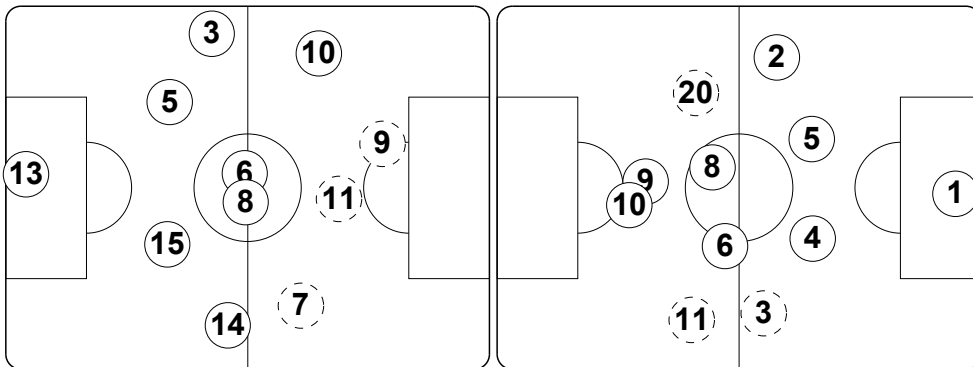

38' (In) 21 Schmelzer / (Out) 3 Boenisch
70' (In) 19 Ben-Hatira / (Out) 11 Marin
86' (In) 7 Ebert / (Out) 20 Castro

Total time played: 94'11"
56% - 35'53" Ball possession 44% - 27'19"

Actual formation

Direction of play --> <-- Direction of play

7 Ebert
19 Ben-Hatira
21 Schmelzer

Direction of play --> <-- Direction of play

First half formation

First half formation

Direction of play --> <-- Direction of play

Second half formation

Second half formation