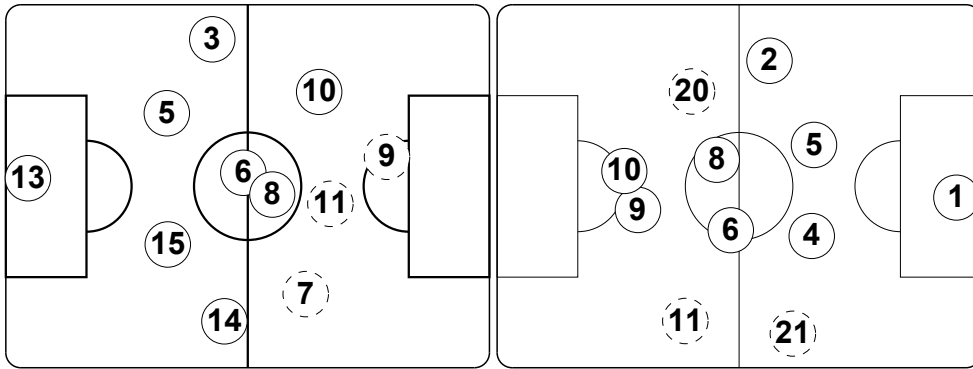

Tactical lineups: Full time

Matchday 1 - Monday 15 June 2009

Group B - Gamla Ullevi - Gothenburg

Spain

0 - 0

Germany

70' (In) 17 Capel / (Out) 7 Sisi
82' (In) 19 Xisco / (Out) 9 Krkić
87' (In) 22 Pedro León / (Out) 11 Granero

38' (In) 21 Schmelzer / (Out) 3 Boenisch
70' (In) 19 Ben-Hatira / (Out) 11 Marin
86' (In) 7 Ebert / (Out) 20 Castro

Total time played: 94'11"
56% - 35'53" Ball possession 44% - 27'19"

Actual formation

Direction of play --> <-- Direction of play

Sergio Asenjo 13
Monreal 3
Torrejón 5
Javi Martínez 6
Sisi 7
Raúl García 8
Krkić 9
Jurado 10
Granero 11
Sergio Sánchez 14
Chico 15

Capel 17
Xisco 19
Pedro León 22

1 Neuer
2 Beck
3 Boenisch
4 Höwedes
5 Boateng
6 Aogo
8 Khedira
9 Dejagah
10 Özil
11 Marin
20 Castro

7 Ebert
19 Ben-Hatira
21 Schmelzer

Direction of play --> <-- Direction of play

First half formation