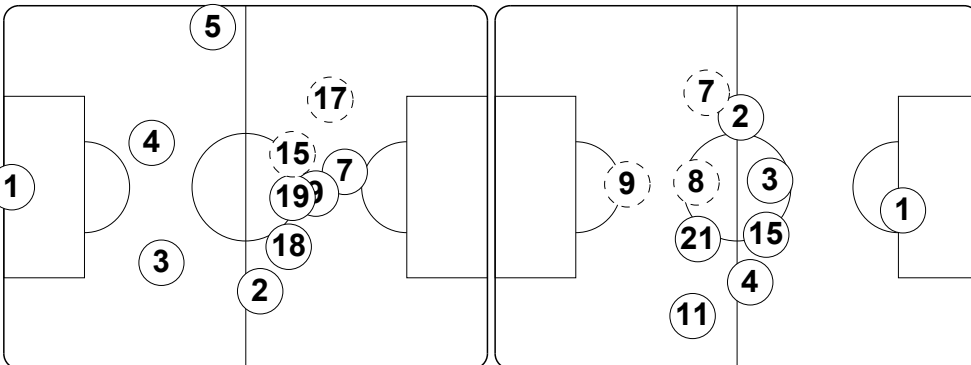

Second half formation

did not play the entire match

substitution

20:55:37 CET
19 Jun 2009