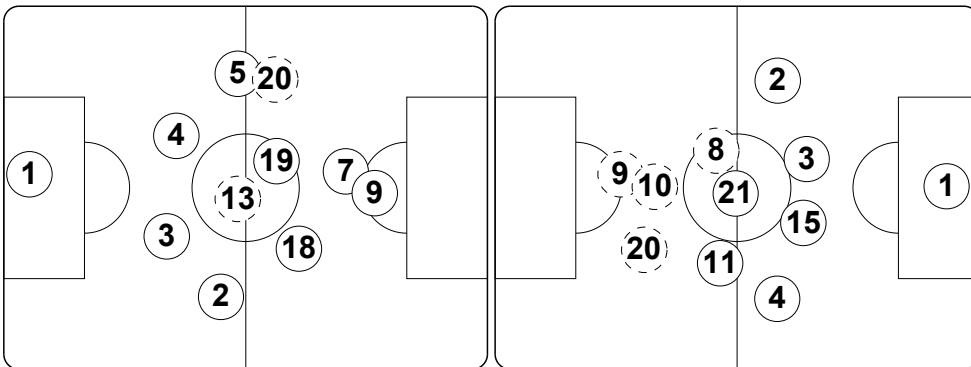

First half formation

Direction of play --> <-- Direction of play

Second half formation