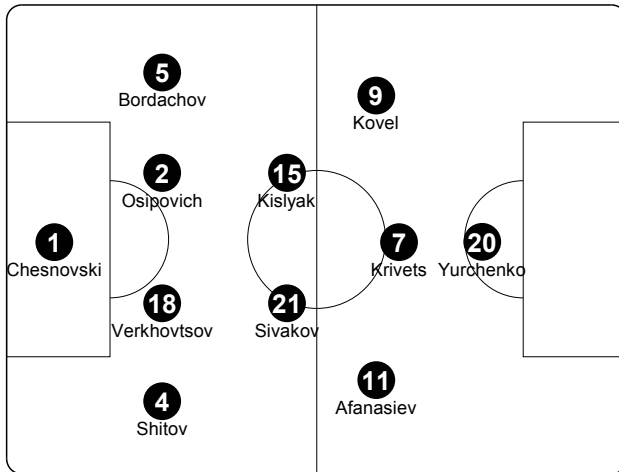

Line-ups

Matchday 4 - Friday 19 June 2009

Group A - New Stadium Malmö - Malmö

Belarus

- 1 Pavel Chesnovski **GK**
- 2 Nikolai Osipovich
- 4 Igor Shitov
- 5 Maksim Bordachov
- 7* Sergei Krivets
- 9 Leonid Kovel
- © 11 Mikhail Afanasiev
- 15 Sergei Kislyak
- 18 Dmitri Verkhovtsov
- 20 Vladimir Yurchenko
- 21 Mikhail Sivakov

- 12 Artyom Gomelko **GK**
- 22 Anton Kovalevski **GK**
- 3* Aleksandr Martynovich
- 6 Sergei Balanovich
- 8 Aleksandr Volodko
- 10 Dmitri Komarovski
- 13 Aleksandr Sachivko
- 14 Anton Putilo
- 16 Oleg Veretilo
- 17 Sergei Gigevich
- 19 Aleksei Yanushkevich
- 23 Andrei Chukhlei