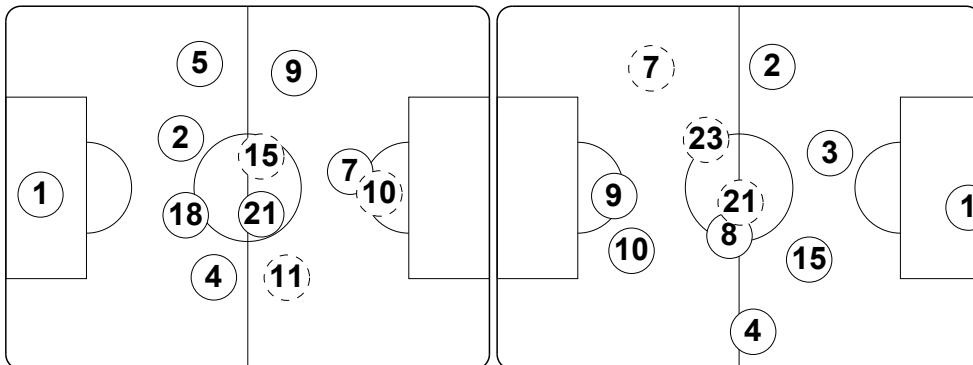

First half formation

Direction of play --> <-- Direction of play

Second half formation