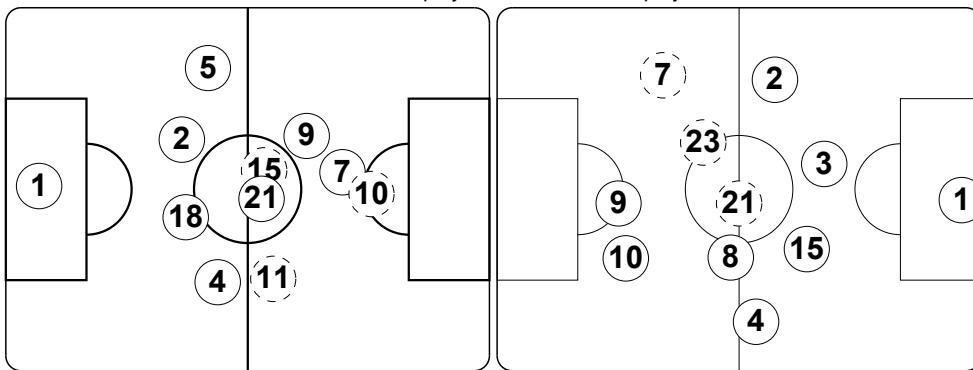

Tactical lineups: Full time

Matchday 6 - Tuesday 23 June 2009

Group A - Olympia - Helsingborg

Belarus

1 - 2

Italy

67' (In) 17 Gigevich / (Out) 11 Afanasiev
81' (In) 20 Yurchenko / (Out) 10 Komarovski
82' (In) 8 Volodko / (Out) 15 Kislyak

14' (In) 23 Dessena / (Out) 11 De Ceglie
62' (In) 16 Candreva / (Out) 7 Abate
85' (In) 5 Morosini / (Out) 21 Cigarini

Total time played: 97'11"
37% - 28'25" Ball possession 63% - 47'22"

Actual formation

Direction of play --> <-- Direction of play

Chesnovski 1
Osipovich 2
Shitov 4
Bordachov 5
Krivets 7
Kovel 9
Komarovski 10
Afnasiev 11
Kislyak 15
Verkhovtsov 18
Sivakov 21

Volodko 8
Gigevich 17
Yurchenko 20

1 Consigli
2 Motta
3 Andreolli
4 Criscito
7 Abate
8 Marchisio
9 Acquafresca
10 Giovinco
11 De Ceglie
15 Bocchetti
21 Cigarini

5 Morosini
16 Candreva
23 Dessena

Direction of play --> <-- Direction of play

First half formation