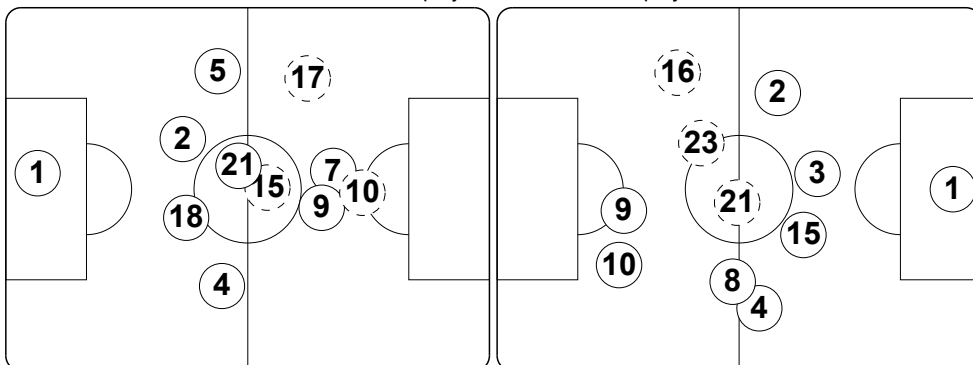

Second half formation

did not play the entire match

substitution

23:04:52 CET
23 Jun 2009