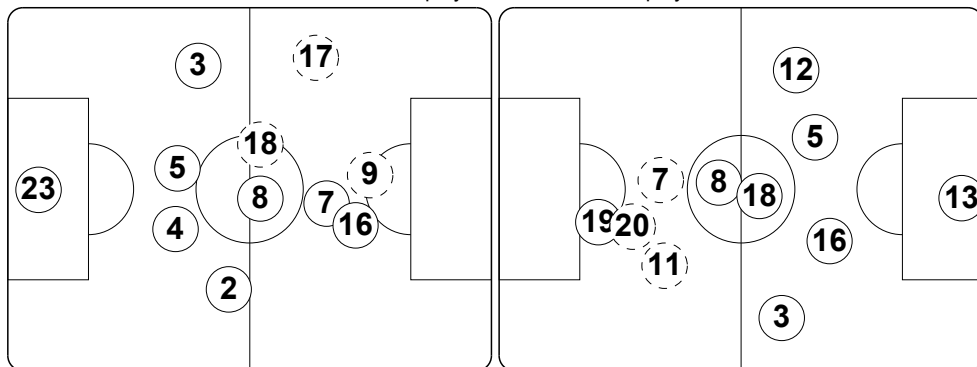

Direction of play --> <-- Direction of play

- Lehtovaara 23
- Jalasto 2
- Raitala 3
- Portin 4
- Turunen 5
- Sparv 6
- Hämäläinen 7
- Hetemaj 8
- Hetemaj 16
- Hakola 17
- Pukki 20

- Sadik 9
- Kärkkäinen 13
- Vasara 18

Direction of play --> <-- Direction of play

First half formation

First half formation

Direction of play --> <-- Direction of play

Second half formation

Second half formation

did not play the entire match

substitution