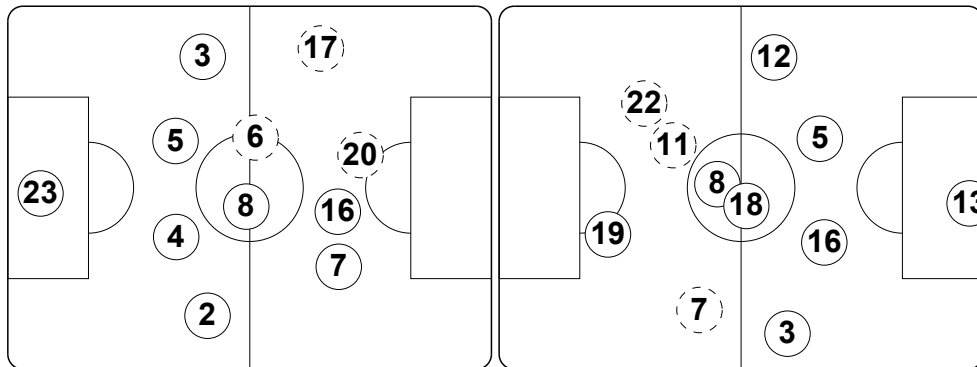

Direction of play --> <-- Direction of play

- Lehtovaara 23
- Jalasto 2
- Raitala 3
- Portin 4
- Turunen 5
- Sparv 6
- Hämäläinen 7
- Hetemaj 8
- Hetemaj 16
- Hakola 17
- Pukki 20

- Sadik 9
- Kärkkäinen 13
- Vasara 18

Direction of play --> <-- Direction of play

First half formation

First half formation

Direction of play --> <-- Direction of play

Second half formation

Second half formation

did not play the entire match

substitution