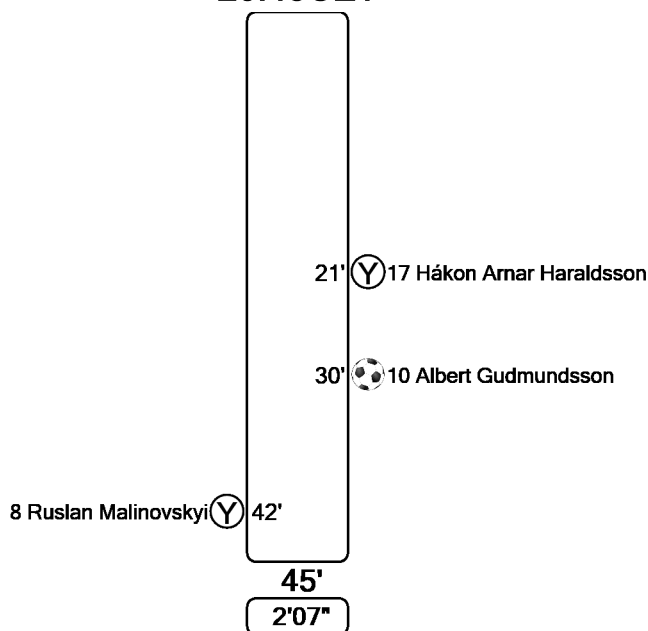

Full Time Report

Play-off - Tuesday 26 March 2024

Stadion Miejski we Wrocławiu

Ukraine

Iceland

2 (0)
Half-time

20.45CET

(1) **1**
Half-time

- 23 Andriy Lunin (GK)
- 2 Yukhym Konoplia
- 7 Georgiy Sudakov
- 8 Ruslan Malinovskyi
- 9 Roman Yaremchuk
- 10 Mykhailo Mudryk
- 13 Illia Zabarnyi
- 14 Volodymyr Brazhko
- 15 Viktor Tsygankov
- 16 Vitaliy Mykolenko
- 22 Mykola Matviyenko (C)
- 1 Georgiy Bushchan (GK)
- 12 Anatoliy Trubin (GK)
- 3 Bogdan Mykhaylichenko
- 4 Maksym Talovierov
- 5 Serhiy Sydorchuk
- 6 Mykola Shaparenko
- 11 Artem Dovbyk
- 17 Oleksandr Zinchenko
- 18 Vladyslav Vanat
- 19 Valeriy Bondar
- 20 Oleksandr Zubkov
- 21 Oleksandr Tymchyk

Coach:
Serhiy Rebrov

	Half time	Full time
Attempts total	6	13
Attempts on target	2	5
Saves	1	2
Corners	2	7
Offsides	3	3
Fouls committed	4	8
Fouls suffered	5	12
Free kicks to goal	0	1
Possession	61%	59%
Ball in play	16'42"	32'24"
Total ball in play	27'17"	54'57"

Referee:

Clément Turpin (FRA)

Assistant referees:

Nicolas Danos (FRA)

Erwan Finjean (FRA)

Fourth official:

François Letexier (FRA)

UEFA delegate:

Michal Valtr (CZE)