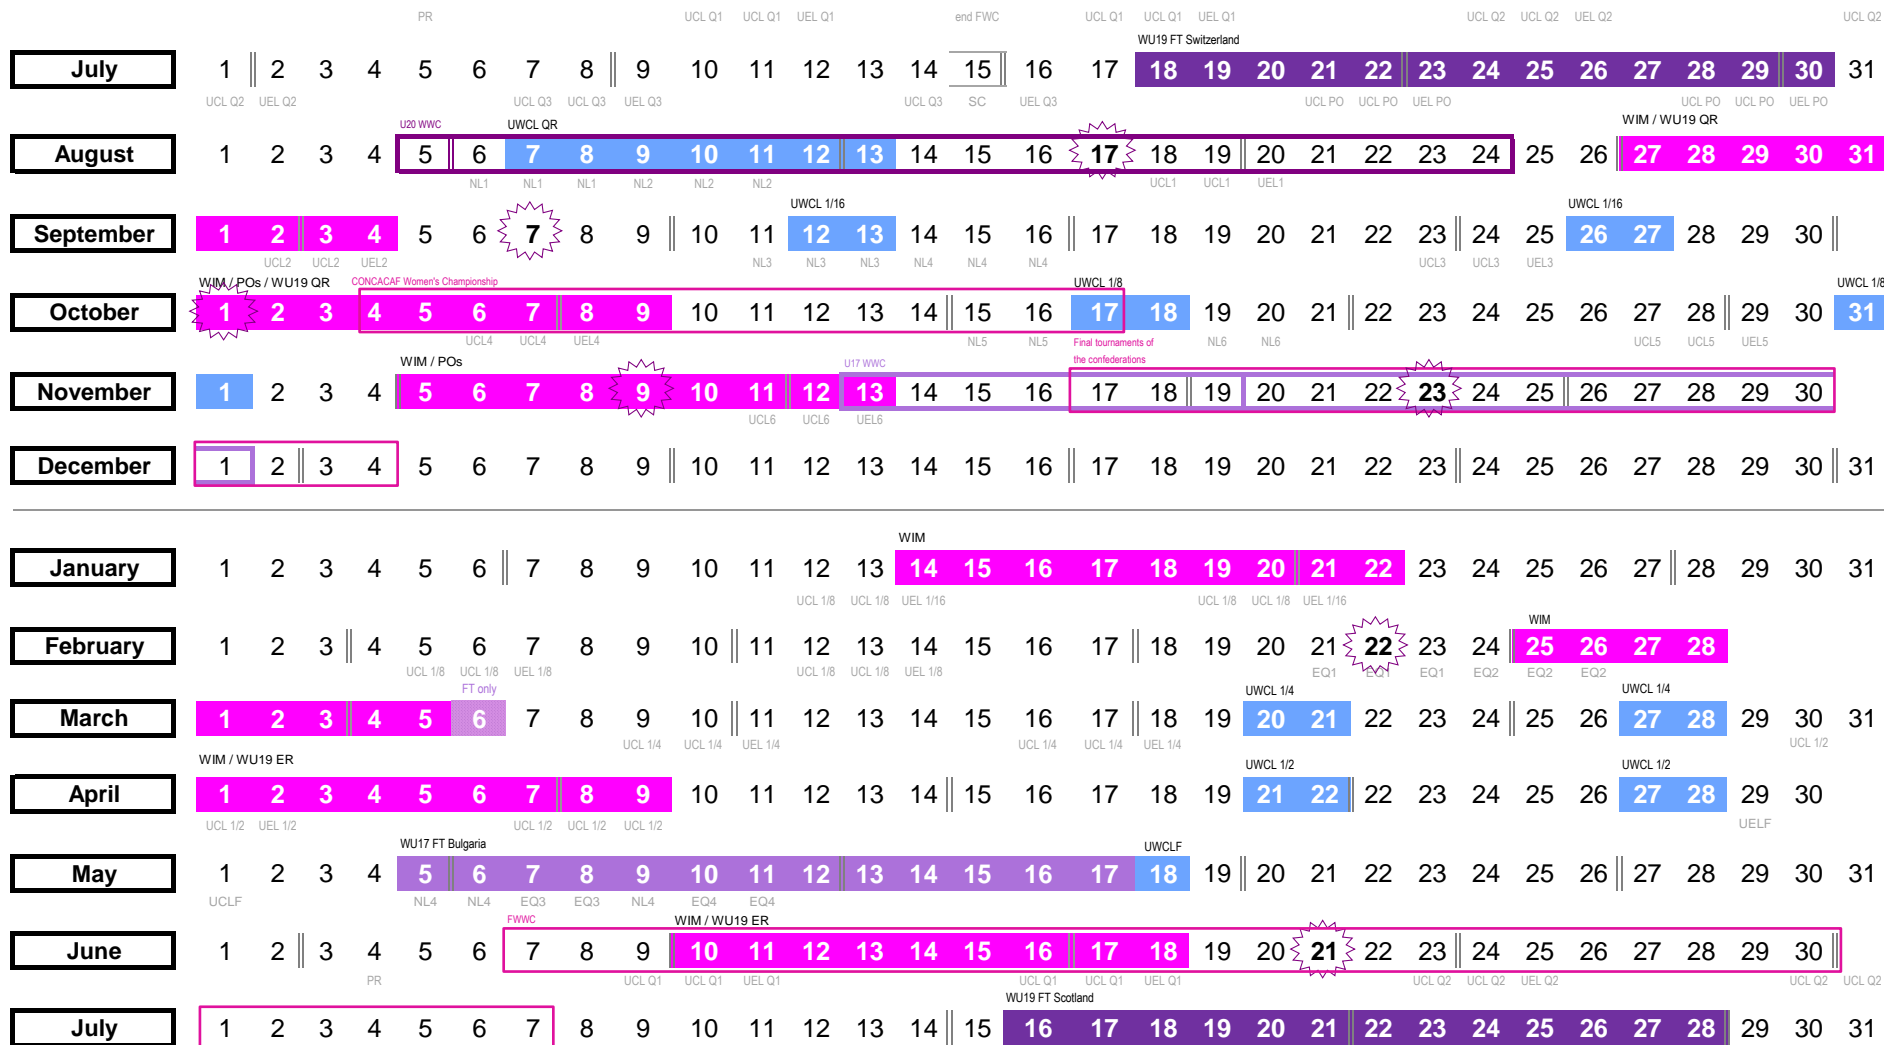

UEFA Women's Match Calendar

MATCH DATES

2018/2019

|| Start of week: Sat Sun || Mon

Draws (dates subject to change)

- FIFA women's international windows (WIM)
- UEFA WU17 FT
- UEFA WU19 FT
- UWCL matches
- FIFA U20 WWC France 5-24 August 2018
- FIFA U17 WWC Uruguay 13 Nov-1 Dec 2018
- FIFA WWC France 7 June-7 July 2019
- men's match dates
- 17.08 UWCL draw round of 32
- 7.09 WWC EQ PO draw
- 1.10 UWCL draw round of 16
- 9.11 UWCL draw quarter-finals, semi-finals
- 23.11 WU19 and WU17 draws QRs, ERs
- 22.02 WE2021 GS draw
- 21.06 UWCL draw qualifying round