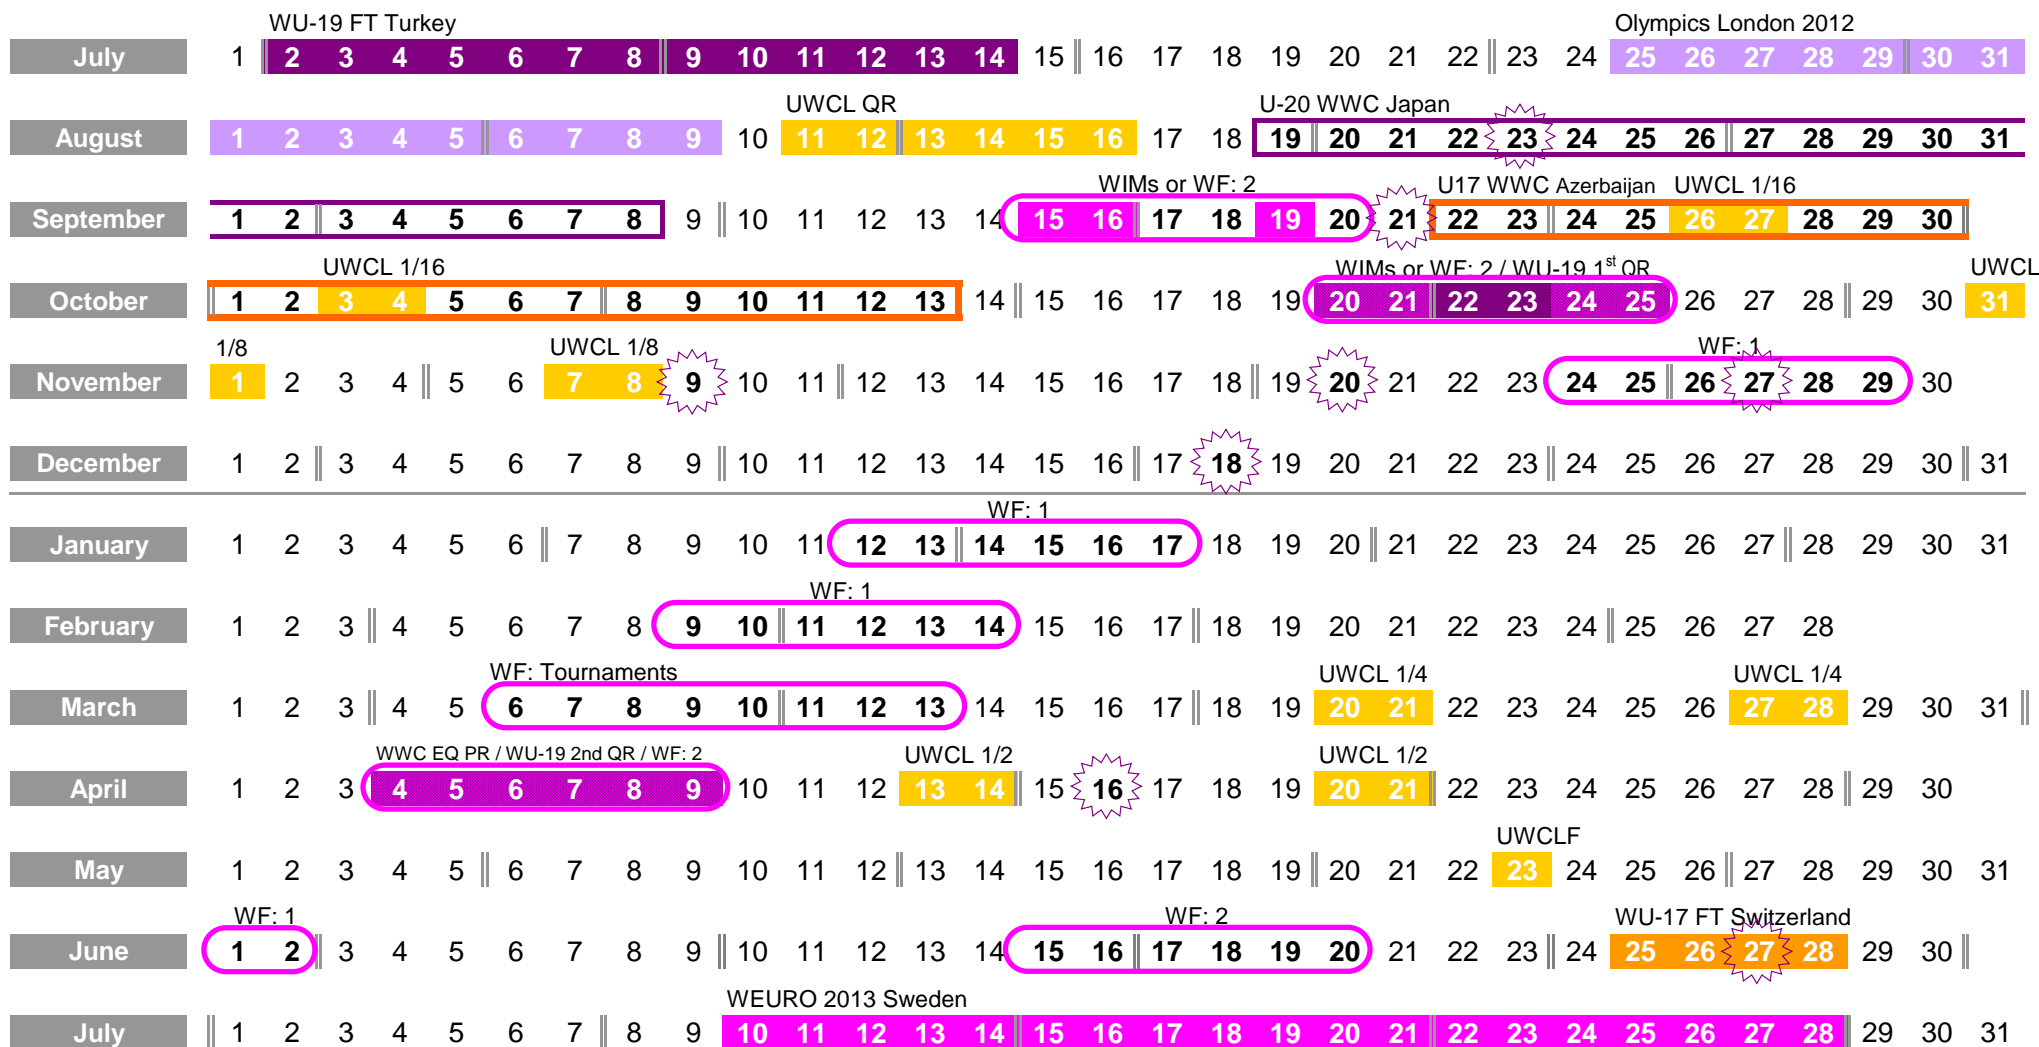

UEFA European Women's Match Calendar

Match dates

2012/2013

Start of week: **Sat Sun** || **Mon**

- Women's IM
- UEFA WU-19
- Women's IM and WU-19
- UEFA WU-17 FT
- UWCL matches

- FIFA WIMs - women's international matches or WF - women's friendlies (no. of matches)
- Olympic Women's FT
- FIFA U-20 WWC Japan
- FIFA U-17 WWC Azerbaijan

Draws

- 23.08: UWCL round of 32 and 16 draws
- 23.08: UWCL workshop for round of 32 clubs
- 21.09: WEURO 2013 play-offs draw
- 09.11: WEURO 2013 final draw
- 20.11: WU-19 and WU-17 draws 1st and 2nd QRs
- 27.11: UWCL quarter-finals and semi-finals draw
- 27.11: UWCL workshop for quarter-finalists
- 18.12: WWC qualifiers preliminary round draw
- 16.04: WWC qualifiers group stage draw
- 27.06: UWCL qualifying round draw