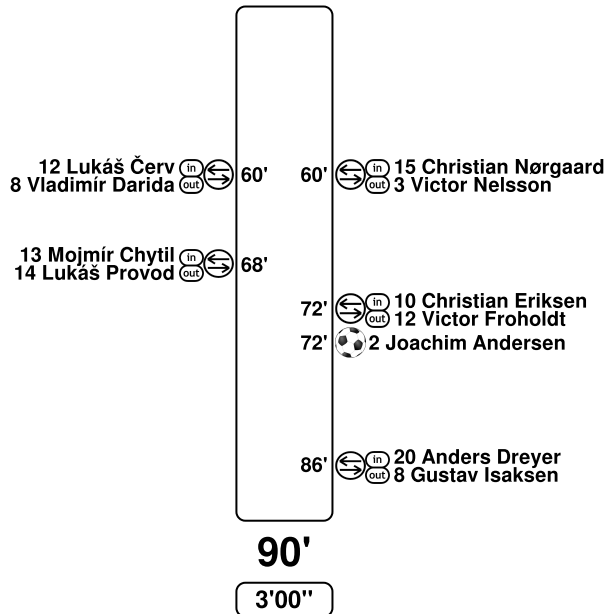

Coach:

Brian Riemer

	1st half	2nd half
Total attempts	9	9
Attempts on target	5	1
Saves	1	1
Corners	3	0
Offsides	0	1
Fouls committed	6	3
Fouls suffered	12	5
Free kicks to goal	1	0
Possession	64%	70%
Ball in play	14'53"	21'04"
Total ball in play	23'21"	29'53"

VAR:

Marco Di Bello (ITA)

Assistant VAR:

Aleandro Di Paolo (ITA)