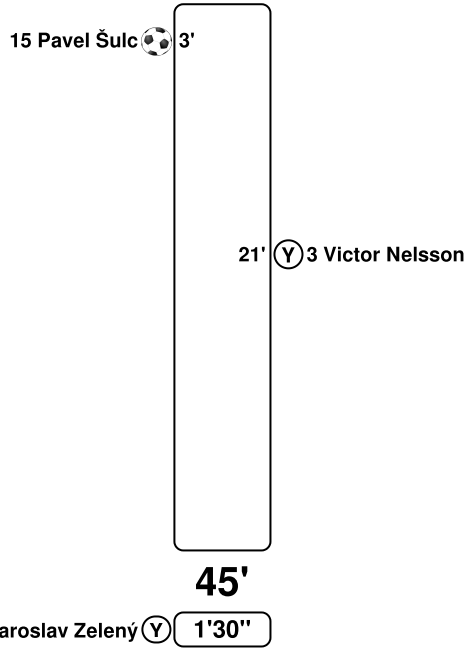

Full Time Report

KO play-offs - Tuesday 31 March 2026

EPET Arena - Prague

Czechia

Denmark

Czechia win 3 - 1 on penalties

2 (1) (3)

20:45CET

(1) (0) **2**

	Half-Time	Penalty
1	Matěj Kovář (GK)	
2	Štěpán Chaloupek	
4	Robin Hranáč	
5	Vladimír Coufal	
7	Ladislav Krejčí (C)	
8	Vladimír Darida	
10	Patrik Schick	
14	Lukáš Provod	
15	Pavel Šulc	
20	Jaroslav Zelený	
22	Tomáš Souček	
16	Lukáš Horníček (GK)	
23	Martin Jedlička (GK)	
3	Tomáš Holeš	
6	Martin Vitík	
9	Adam Karabec	
11	Jan Kliment	
12	Lukáš Červ	
13	Mojmír Chytil	
17	David Jurásek	
18	Michal Sadílek	
19	Tomáš Chorý	
21	Denis Višinský	

	Half-Time	Penalty
16	Mads Hermansen (GK)	
2	Joachim Andersen	
3	Victor Nelsson	
5	Joakim Mæhle	
8	Gustav Isaksen	
9	Rasmus Højlund	
12	Victor Froholdt	
14	Mikkel Damsgaard	
18	Alexander Bah	
21	Morten Hjulmand	
23	Pierre-Emile Højbjerg (C)	
1	Andreas Jungdal (GK)	
22	Frederik Rønnow (GK)	
4	Lucas Høgsberg	
6	Nikolas Nartey	
7	Mathias Jensen	
10	Christian Eriksen	
11	William Osula	
13	Oliver Provstgaard	
15	Christian Nørgaard	
17	Kasper Høgh	
19	Noah Nartey	
20	Anders Dreyer	

Coach:

Miroslav Koubek

	1st half	2nd half
Total attempts	4	1
Attempts on target	2	1
Saves	5	0
Corners	3	1
Offsides	0	0
Fouls committed	13	5
Fouls suffered	6	3
Free kicks to goal	0	0
Possession	36%	30%
Ball in play	8'28"	8'49"
Total ball in play	23'21"	29'53"

Referee:

Maurizio Mariani (ITA)

Assistant referees:

Daniele Bindoni (ITA)

Alberto Tegoni (ITA)

Fourth official:

Marco Guida (ITA)