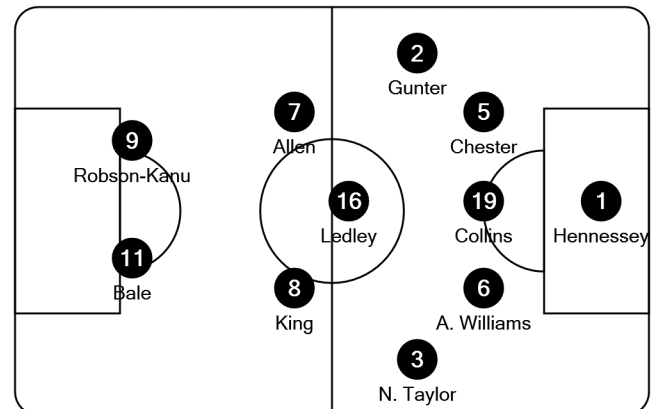

- 12 Anthony Lopes (GK)
- 22 Eduardo (GK)
- 6 Ricardo Carvalho
- 8 João Moutinho
- 9 Éder
- 11 Vieirinha
- 15 André Gomes
- 18 Rafa Silva
- 19 Eliseu
- 20 Ricardo Quaresma

Coach: Fernando Santos

Referee:

Jonas Eriksson (SWE)

Fourth official:

Szymon Marciniak (POL)

UEFA delegate:

Martin Sturkenboom (NED)

Wales

- 1 Wayne Hennessey (GK)
- 2 Chris Gunter
- 3 Neil Taylor
- 5 James Chester
- 6 Ashley Williams (C)
- 7 Joe Allen
- 8 Andy King
- 9 Hal Robson-Kanu
- 11 Gareth Bale
- 16 Joe Ledley
- 19 James Collins

- 12 Owain Fôn Williams (GK)
- 21 Danny Ward (GK)
- 13 George Williams
- 14 David Edwards
- 15 Jazz Richards
- 17 David Cotterill
- 18 Sam Vokes
- 20 Jonathan Williams
- 22 David Vaughan
- 23 Simon Church