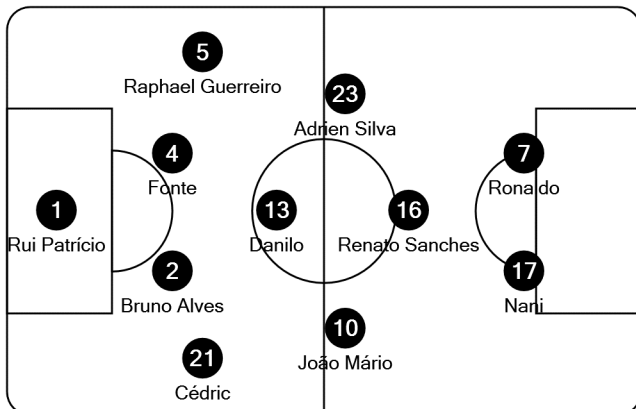

Tactical Line-ups

Semi-finals - Wednesday 6 July 2016
Stade de Lyon - Lyon

Portugal

- 1 Rui Patrício (GK)
- 2 Bruno Alves
- 4 José Fonte
- 5 Raphael Guerreiro
- 7 Cristiano Ronaldo (C)
- 10 João Mário
- 13 Danilo
- 16 Renato Sanches
- 17 Nani
- 21 Cédric
- 23 Adrien Silva

- 12 Anthony Lopes (GK)
- 22 Eduardo (GK)
- 6 Ricardo Carvalho
- 8 João Moutinho
- 9 Éder
- 11 Vieirinha
- 15 André Gomes
- 18 Rafa Silva
- 19 Eliseu
- 20 Ricardo Quaresma

Coach: Fernando Santos

Referee: