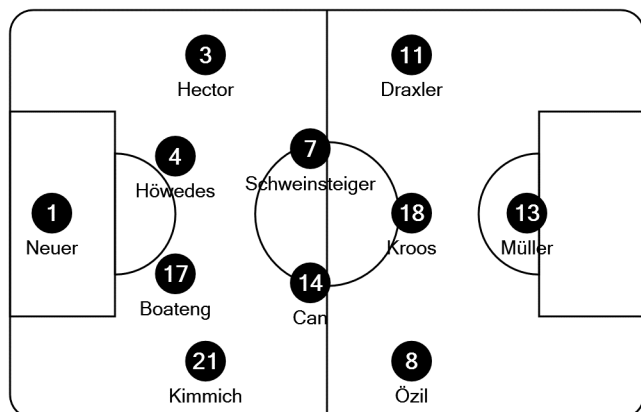

Tactical Line-ups

Semi-finals - Thursday 7 July 2016
Stade Vélodrome - Marseille

Germany

- 1 Manuel Neuer (GK)
- 3 Jonas Hector
- 4 Benedikt Höwedes
- 7 Bastian Schweinsteiger (C)
- 8 Mesut Özil
- 11 Julian Draxler
- 13 Thomas Müller
- 14 Emre Can
- 17 Jérôme Boateng
- 18 Toni Kroos
- 21 Joshua Kimmich