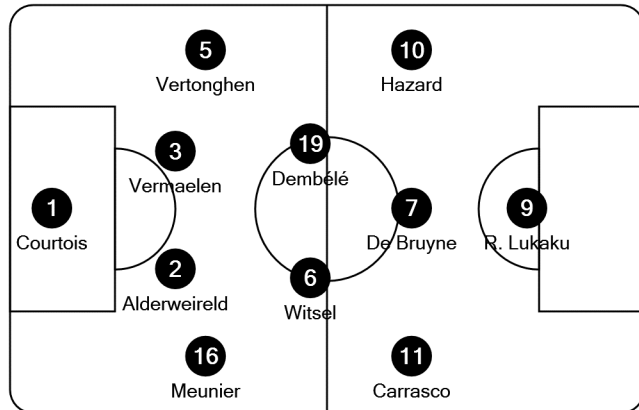

Tactical Line-ups

Final tournament - Saturday 18 June 2016
Group E - Stade de Bordeaux - Bordeaux

Belgium

- 1 Thibaut Courtois (GK)
- 2 Toby Alderweireld
- 3 Thomas Vermaelen
- (*) 5 Jan Vertonghen
- 6 Axel Witsel
- 7 Kevin De Bruyne
- 9 Romelu Lukaku
- 10 Eden Hazard (C)
- 11 Yannick Carrasco
- 16 Thomas Meunier
- 19 Mousa Dembélé