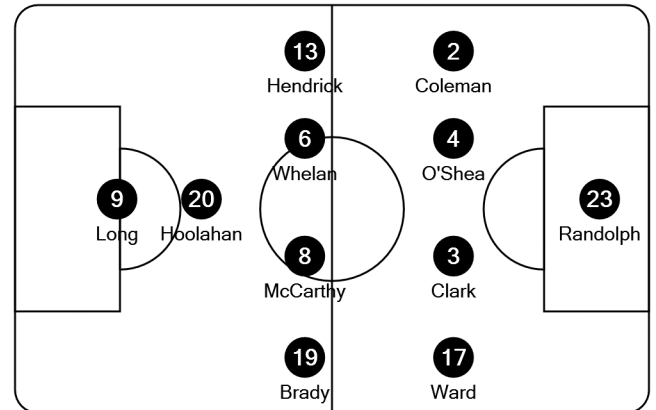

Republic of Ireland

- 23 Darren Randolph (GK)
- 2 Seamus Coleman
- 3 Ciaran Clark
- 4 John O'Shea (C)
- (*) 6 Glenn Whelan
- (*) 8 James McCarthy
- 9 Shane Long
- 13 Jeff Hendrick
- 17 Stephen Ward
- 19 Robbie Brady
- 20 Wes Hoolahan