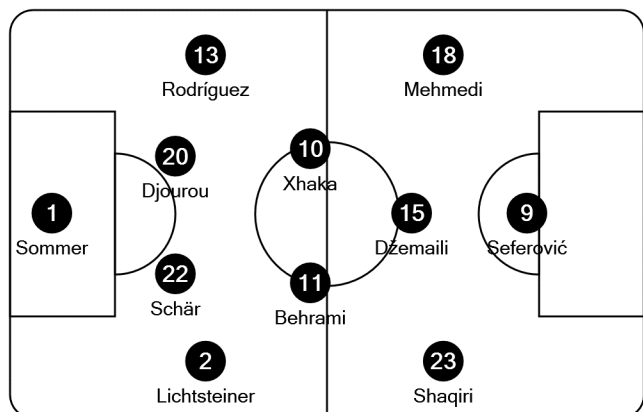

## Tactical Line-ups

Round of 16 - Saturday 25 June 2016  
Stade Geoffroy Guichard - Saint-Étienne

### Switzerland

- 1 Yann Sommer (GK)
- 2 Stephan Lichtsteiner (C)
- 9 Haris Seferović
- (\*) 10 Granit Xhaka
- (\*) 11 Valon Behrami
- 13 Ricardo Rodríguez
- 15 Blerim Džemali
- 18 Admir Mehmedi
- 20 Johan Djourou
- (\*) 22 Fabian Schär
- 23 Xherdan Shaqiri