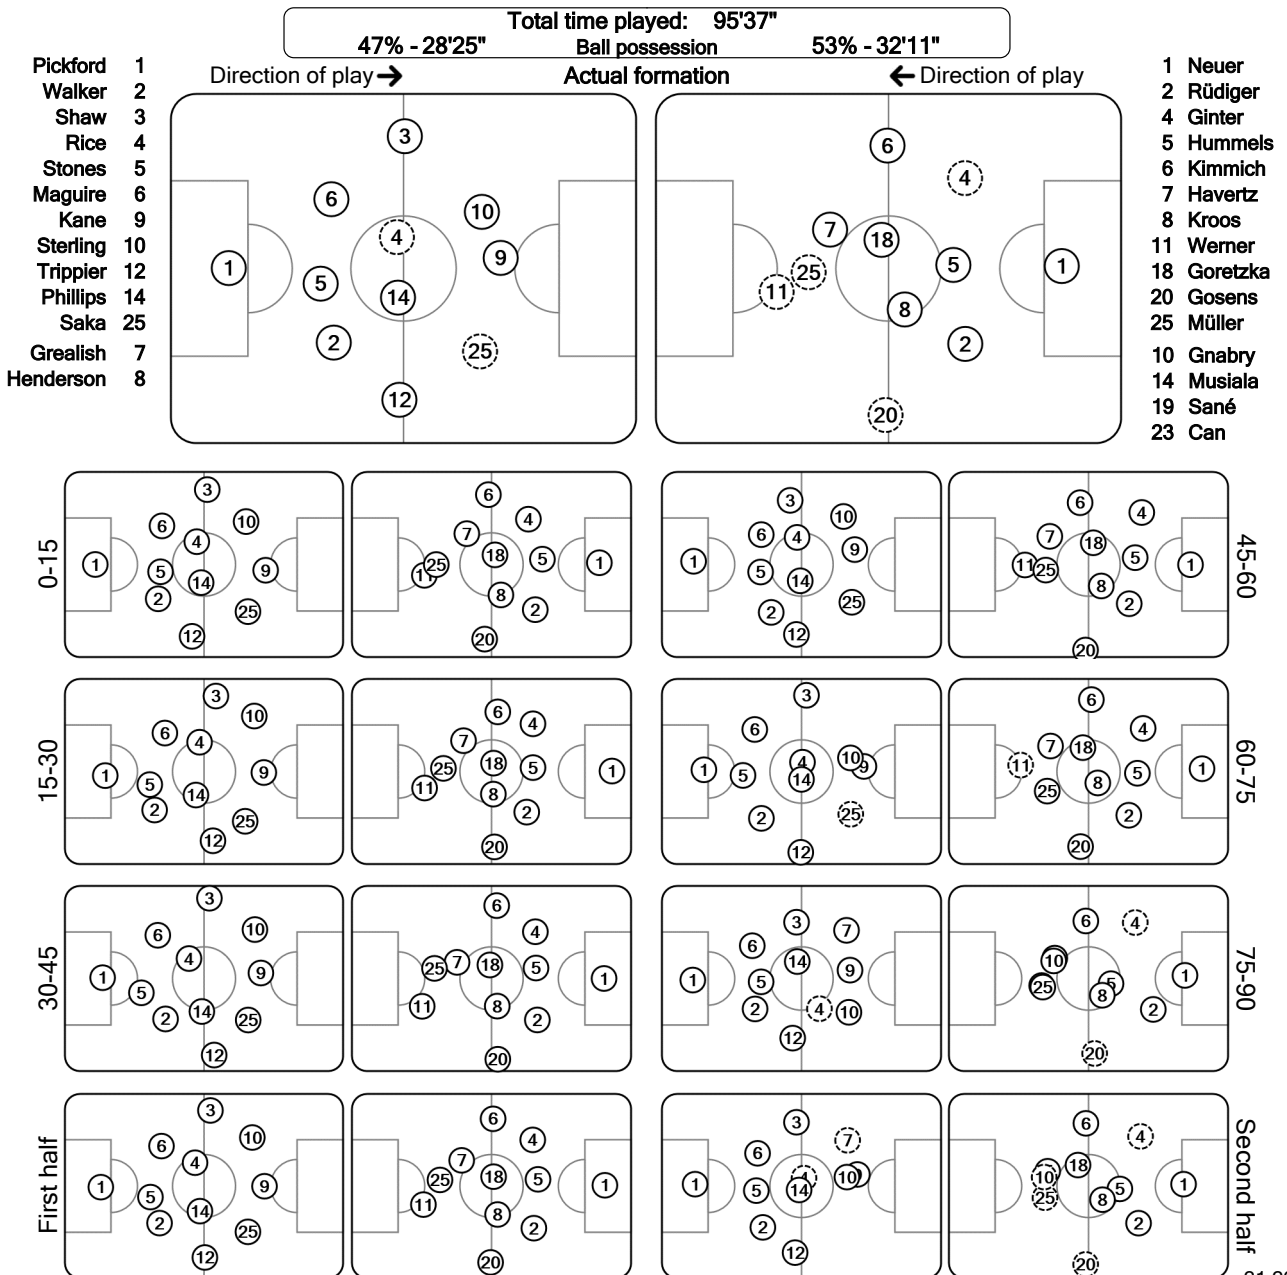

Tactical Line-ups: full time
Round of 16 - Tuesday 29 June 2021
Wembley Stadium - London

England 2 - 0 Germany

69' (in) 7 Grealish / (out) 25 Saka
 87' (in) 8 Henderson / (out) 4 Rice

69' (in) 10 Gnabry / (out) 11 Werner
 87' (in) 23 Emre Can / (out) 4 Ginter
 87' (in) 19 Sané / (out) 20 Gosens
 90+2' (in) 14 Musiala / (out) 25 Müller

○ Did not play the entire match ⤴ Substitution Ⓜ Sent off

21:29:36CET
29 Jun 2021