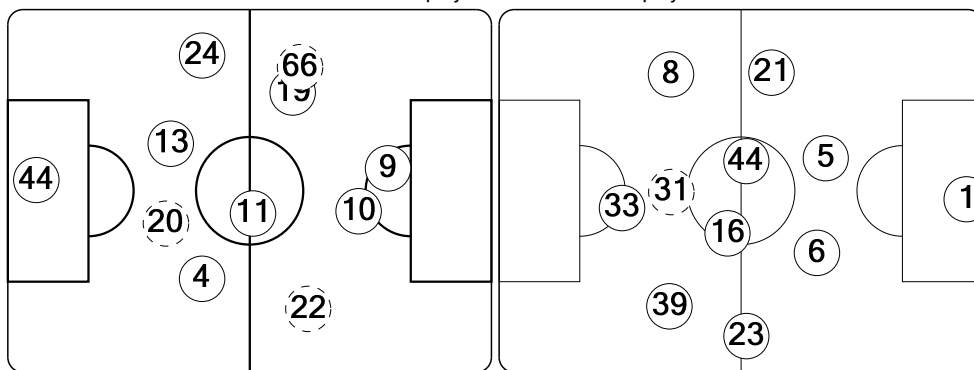

75' (In) 25 Müller / (Out) 31 Schweinsteiger

Total time played: 92'21"
 37% - 22'36" Ball possession 63% - 37'45"

Actual formation

Direction of play --> <-- Direction of play

Stăncioiu 44
 Panin 4
 Dică 7
 Traoré 9
 De Zerbi 10
 Tomás Costa 11
 Piccolo 13
 Rafael Bastos 16
 Culio 19
 Cadú 20
 Rada 24

 Tony 2
 Hora 22
 Edimar 66

1 Butt
 5 Van Buyten
 6 Demichelis
 8 Hamit Altıntop
 16 Ottl
 21 Lahm
 23 Pranjić
 31 Schweinsteiger
 33 Gomez
 39 Kroos
 44 Tymoshchuk

 25 Müller

Direction of play --> <-- Direction of play