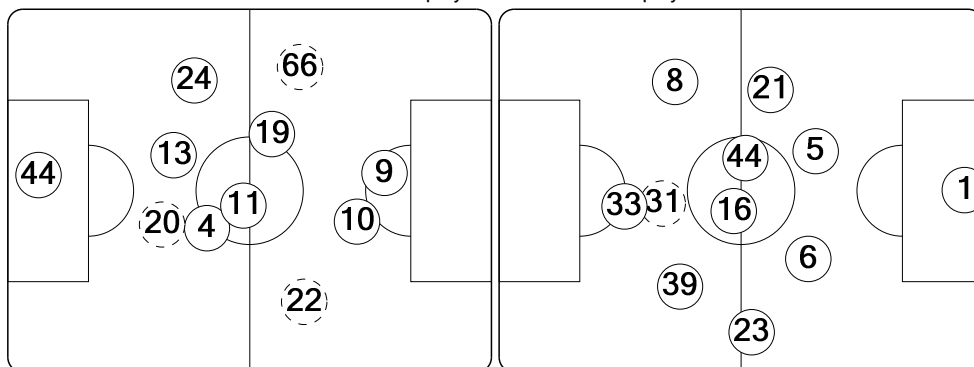

75' (In) 25 Müller / (Out) 31 Schweinsteiger

Total time played: 92'21"
 37% - 22'36" Ball possession 63% - 37'45"

Actual formation

Direction of play --> <-- Direction of play

Stăncioiu 44
 Panin 4
 Dică 7
 Traoré 9
 De Zerbi 10
 Tomás Costa 11
 Piccolo 13
 Rafael Bastos 16
 Culio 19
 Cadú 20
 Rada 24

 Tony 2
 Hora 22
 Edimar 66

1 Butt
 5 Van Buyten
 6 Demichelis
 8 Hamit Altıntop
 16 Ottl
 21 Lahm
 23 Pranjić
 31 Schweinsteiger
 33 Gomez
 39 Kroos
 44 Tymoshchuk

 25 Müller

Direction of play --> <-- Direction of play

First half formation

First half formation

Direction of play --> <-- Direction of play

Second half formation

Second half formation

 did not play the entire match

 substitution

0:28:30 CET
 4 Nov 2010