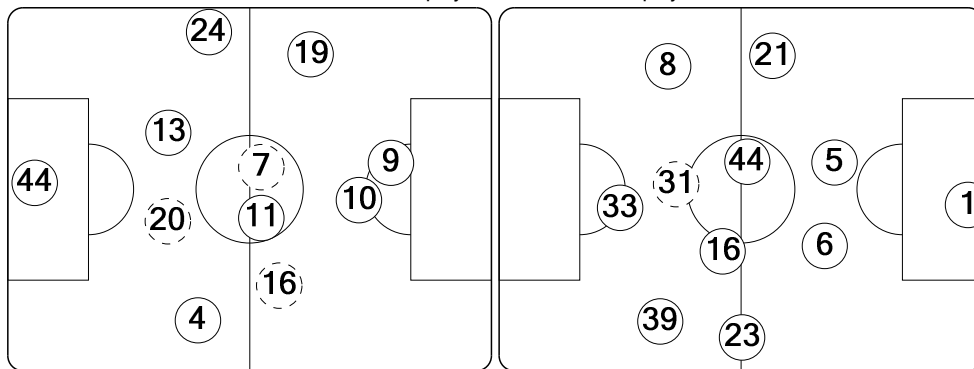

75' (In) 25 Müller / (Out) 31 Schweinsteiger

Total time played: 92'21"
 37% - 22'36" Ball possession 63% - 37'45"

Actual formation

Direction of play --> <-- Direction of play

Stăncioiu 44
 Panin 4
 Dică 7
 Traoré 9
 De Zerbi 10
 Tomás Costa 11
 Piccolo 13
 Rafael Bastos 16
 Culio 19
 Cadú 20
 Rada 24

 Tony 2
 Hora 22
 Edimar 66

1 Butt
 5 Van Buyten
 6 Demichelis
 8 Hamit Altıntop
 16 Ottl
 21 Lahm
 23 Pranjić
 31 Schweinsteiger
 33 Gomez
 39 Kroos
 44 Tymoshchuk

 25 Müller

Direction of play --> <-- Direction of play

First half formation

First half formation

Direction of play --> <-- Direction of play

Second half formation

Second half formation

 did not play the entire match

 substitution

0:28:30 CET
 4 Nov 2010