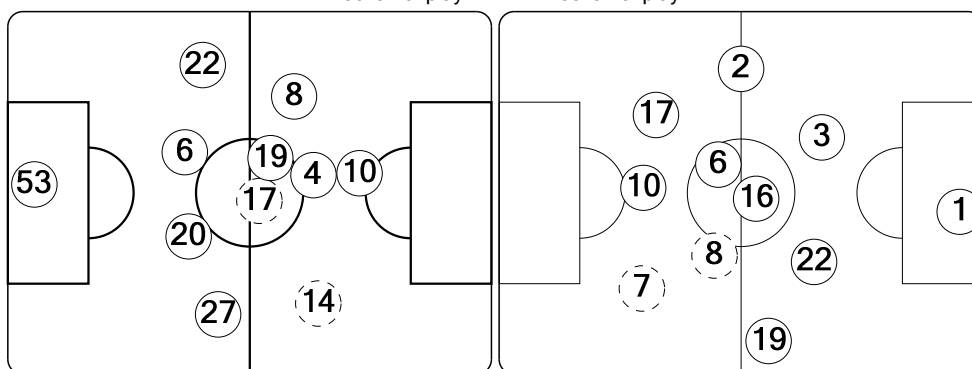

Tactical lineups: Full time

Matchday 7 - Wednesday 16 February 2011

Arsenal Stadium - London

Arsenal FC

2 - 1

FC Barcelona

68' (In) 23 Arshavin / (Out) 17 Song
77' (In) 52 Bendtner / (Out) 14 Walcott

68' (In) 15 Keita / (Out) 7 Villa
89' (In) 21 Adriano / (Out) 8 Iniesta

Total time played: 92'43"
39% - 26'38"   Ball possession   61% - 40'15"

Actual formation

Direction of play --> <-- Direction of play

Szczęśny 53
Fàbregas 4
Koscielny 6
Nasri 8
van Persie 10
Walcott 14
Song 17
Wilshere 19
Djourou 20
Clichy 22
Eboué 27

Arshavin 23
Bendtner 52