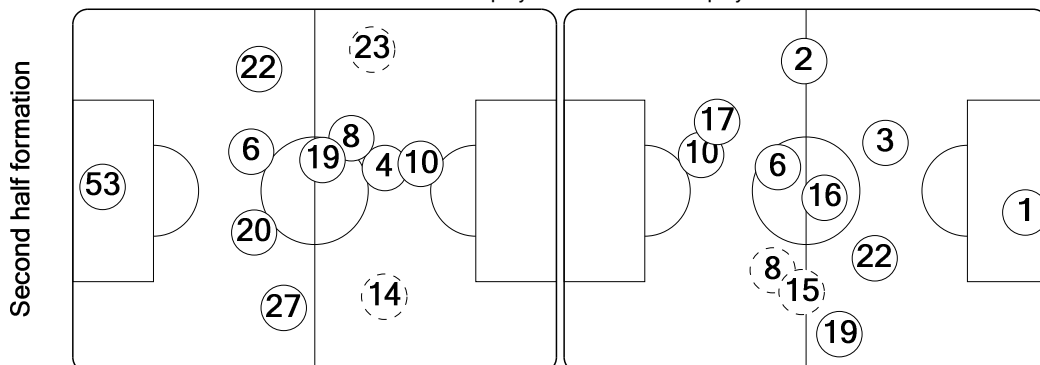

#### Actual formation

Direction of play --> <-- Direction of play

Szczęśny 53  
Fàbregas 4  
Koscielny 6  
Nasri 8  
van Persie 10  
Walcott 14  
Song 17  
Wilshere 19  
Djourou 20  
Clichy 22  
Eboué 27  
  
Arshavin 23  
Bendtner 52

1 Víctor Valdés  
2 Daniel Alves  
3 Piqué  
6 Xavi Hernández  
7 Villa  
8 Iniesta  
10 Messi  
16 Busquets  
17 Pedro Rodríguez  
19 Maxwell  
22 Abidal  
  
15 Keita  
21 Adriano

Direction of play --> <-- Direction of play

First half formation

First half formation

Direction of play --> <-- Direction of play

Second half formation

Second half formation

 did not play the entire match

 substitution

17:15:37 CET  
17 Feb 2011