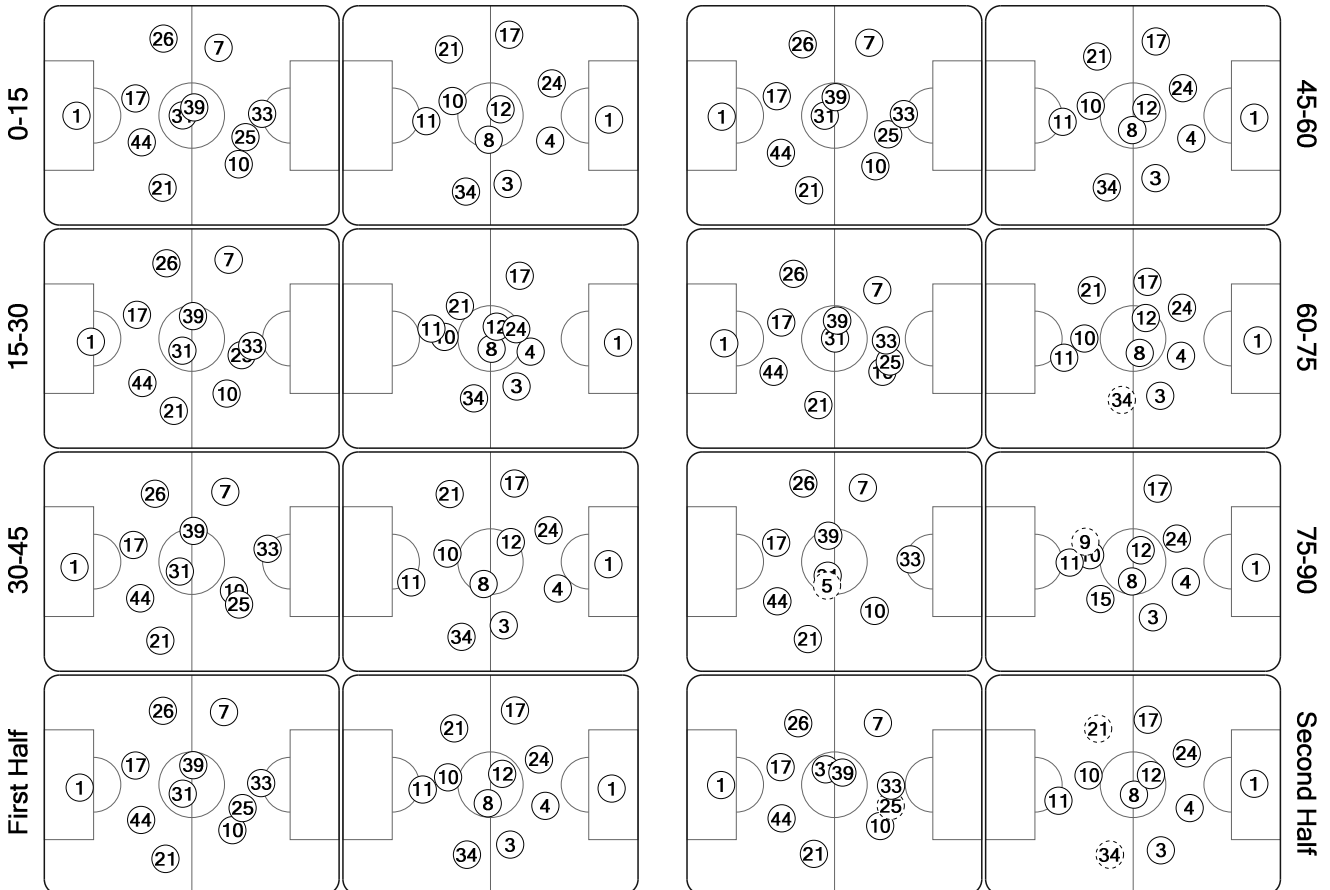

Total time played: 127'03"  
56% - 44'05" Ball possession 44% - 35'08"

Actual formation

Direction of play --> <-- Direction of play

- Neuer 1
- Ribéry 7
- Robben 10
- Boateng 17
- Lahm 21
- Müller 25
- Contento 26
- Schweinsteiger 31
- Gomez 33
- Kroos 39
- Tymoshchuk 44
- Van Buyten 5
- Olić 11

- 1 Čech
- 3 Cole
- 4 David Luiz
- 8 Lampard
- 10 Juan Mata
- 11 Drogba
- 12 Mikel
- 17 Bosingwa
- 21 Kalou
- 24 Cahill
- 34 Bertrand
- 9 Torres
- 15 Malouda

did not play the entire match    substitution    Sent off