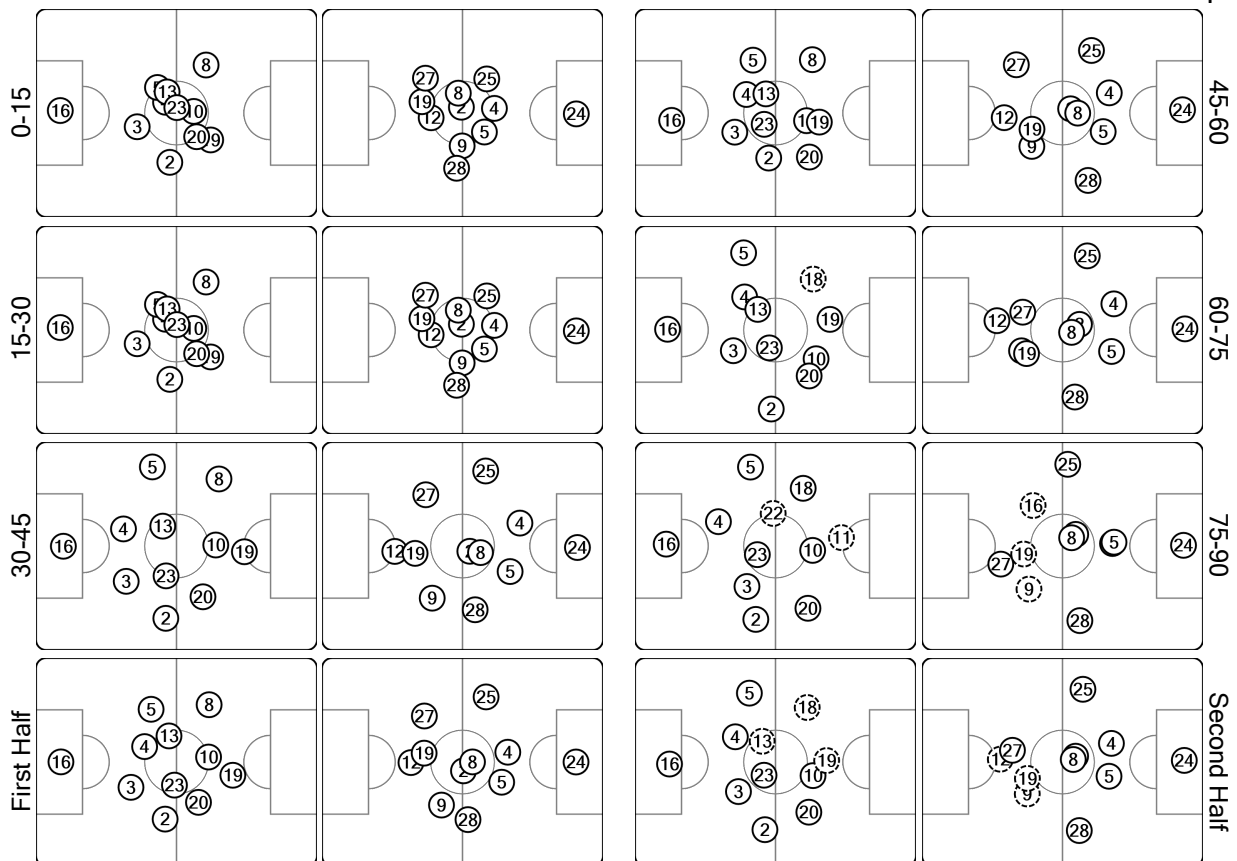

76' (In) 16 Ramsey / (Out) 12 Giroud
90' (In) 22 Coquelin / (Out) 19 Santi Cazorla
90' (In) 14 Walcott / (Out) 9 Podolski

Total time played: 94'08"
51% - 29'17" Ball possession 49% - 28'36"

Actual formation

Direction of play --> <-- Direction of play

Jourdren 16
Bocaly 2
Yanga-Mbiwa 3
Hilton 4
Bedimo 5
Mounier 8
Belhanda 10
Estrada 13
Camara 19
Cabella 20
Saihi 23

Herrera 11
Aït-Fana 18
Stambouli 22

24 Mannone
2 Diaby
4 Mertesacker
5 Vermaelen
8 Arteta
9 Podolski
12 Giroud
19 Santi Cazorla
25 Jenkinson
27 Gervinho
28 Gibbs

14 Walcott
16 Ramsey
22 Coquelin

 did not play the entire match  substitution  sent off

00:00:33 CET
19 Sep 2012