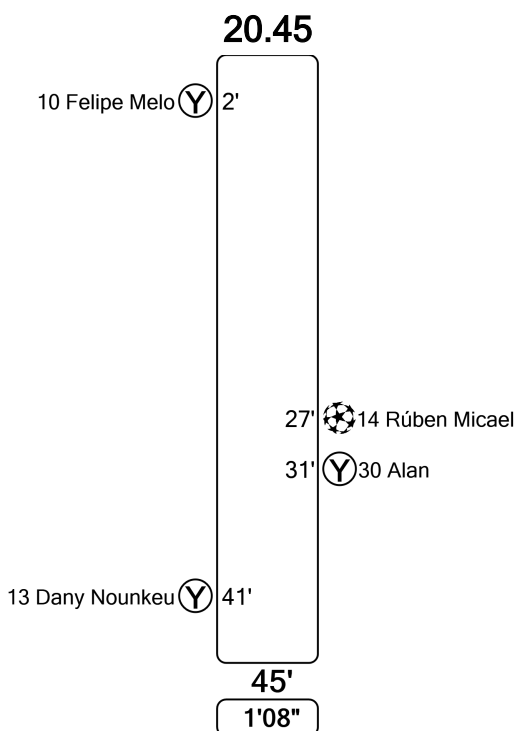

Full Time Report

Matchday 2 - Tuesday 2 October 2012

Group H - Ali Sami Yen Spor Kompleksi - Istanbul

Galatasaray A.Ş.

SC Braga

0
(0)

half time

2
(1)

half time

1. 25 Fernando **Muslera** (GK)
   (C) 8 Selçuk İnan
   10 Felipe Melo
   11 Albert Riera
   13 Dany Nounkeu
   17 Burak Yılmaz
   19 Umut Bulut
   26 Semih Kaya
   27 Emmanuel Eboué
   52 Emre Çolak
   53 Nordin Amrabat
   86 Ufuk Ceylan (GK)
   3 Cris
   7 Aydın Yılmaz
   9 Johan Elmander
   22 Hakan Balta
   35 Yekta Kurtuluş
   55 Sabri Sarıoğlu

1. 33 Beto (GK)
   5 Ruben Amorim
   14 Rúben Micael
   17 Éder
   21 Ismaily
   25 Leandro Salino
   26 Paulo Vinicius
   27 Custódio
   (C) 30 Alan
   44 Douglão
   45 Hugo Viana
   1 Quim (GK)
   4 Nuno André Coelho
   8 Mossoró
   9 Paulo César
   10 Hélder Barbosa
   12 Michel
   22 Djamal

Coach:

Fatih Terim

	Half	Full
Attempts total	4	13
Attempts on target	1	3
Saves	2	2
Corners	3	7
Offsides	0	3
Fouls committed	9	15
Fouls suffered	12	24
Free kicks to goal	0	0
Possession	61%	61%
Ball in play	15'12"	32'23"
Total ball in play	24'55"	53'04"

Coach:

José Peseiro

	Half	Full
Attempts total	6	9
Attempts on target	4	6
Saves	1	3
Corners	2	2
Offsides	1	3
Fouls committed	12	26
Fouls suffered	7	12
Free kicks to goal	0	0
Possession	39%	39%
Ball in play	9'43"	20'41"
Total ball in play	24'55"	53'04"

Referee:

Tom Harald Hagen (NOR)

Assistant referees:

Dag-Roger Nebben (NOR)

Magnus Lundberg (NOR)

Additional assistant referees:

Espen Berntsen (NOR)

Ken Henry Johnsen (NOR)

Fourth official:

Geir Åge Hølen (NOR)

UEFA delegate:

Dusan Tittel (SVK)

Attendance: 46,987

Goal (Y) Booked (R) Sent off (S) Substitution (P) Penalty (O) Owngoal (C) Captain (GK) Goalkeeper (*) Misses next match if booked

22:44:21 CET
02 Oct 2012