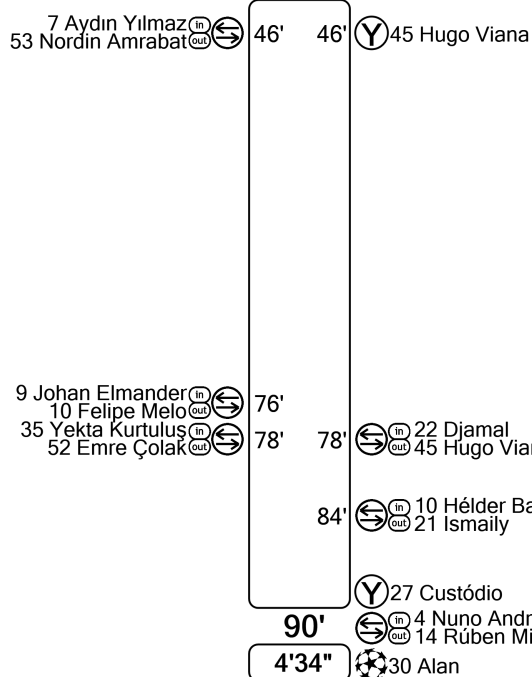

Full Time Report

Matchday 2 - Tuesday 2 October 2012

Group H - Ali Sami Yen Spor Kompleksi - Istanbul

Galatasaray A.Ş.

SC Braga

0
(0)

half time

2
(1)

half time

1. 25 Fernando **Muslera** (GK)
   (C) 8 Selçuk İnan
   10 Felipe Melo
   11 Albert Riera
   13 Dany Nounkeu
   17 Burak Yılmaz
   19 Umut Bulut
   26 Semih Kaya
   27 Emmanuel Eboué
   52 Emre Çolak
   53 Nordin Amrabat
   86 Ufuk Ceylan (GK)
   3 Cris
   7 Aydın Yılmaz
   9 Johan Elmander
   22 Hakan Balta
   35 Yekta Kurtuluş
   55 Sabri Sarıoğlu

1. 33 Beto (GK)
   5 Ruben Amorim
   14 Rúben Micael
   17 Éder
   21 Ismaily
   25 Leandro Salino
   26 Paulo Vinicius
   27 Custódio
   (C) 30 Alan
   44 Douglão
   45 Hugo Viana
   1 Quim (GK)
   4 Nuno André Coelho
   8 Mossoró
   9 Paulo César
   10 Hélder Barbosa
   12 Michel
   22 Djamal

Coach:

Fatih Terim

	Half	Full
Attempts total	4	13
Attempts on target	1	3
Saves	2	2
Corners	3	7
Offsides	0	3
Fouls committed	9	15
Fouls suffered	12	24
Free kicks to goal	0	0
Possession	61%	61%
Ball in play	15'12"	32'23"
Total ball in play	24'55"	53'04"

Coach:

José Peseiro

	Half	Full
Attempts total	6	9
Attempts on target	4	6
Saves	1	3
Corners	2	2
Offsides	1	3
Fouls committed	12	26
Fouls suffered	7	12
Free kicks to goal	0	0
Possession	39%	39%
Ball in play	9'43"	20'41"
Total ball in play	24'55"	53'04"

Referee:

Tom Harald Hagen (NOR)

Assistant referees:

Dag-Roger Nebben (NOR)

Magnus Lundberg (NOR)

Additional assistant referees:

Espen Berntsen (NOR)

Ken Henry Johnsen (NOR)

Fourth official:

Geir Åge Hølen (NOR)

UEFA delegate:

Dusan Tittel (SVK)

Attendance: 46,987

Goal (Y) Booked (R) Sent off (S) Substitution (P) Penalty (O) Owngoal (C) Captain (GK) Goalkeeper (*) Misses next match if booked

22:44:21 CET
02 Oct 2012