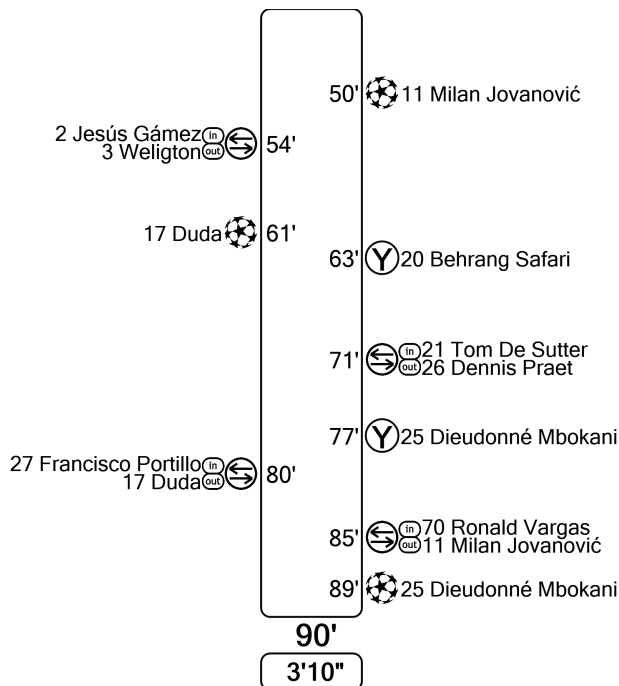

Attendance: 21,769

Goal (G) Booked (Y) Sent off (R) Substitution (S) Penalty (P) Own goal (O) Captain (C) Goalkeeper (GK) Misses next match if booked (*)

22:38:18CET
04 Dec 2012