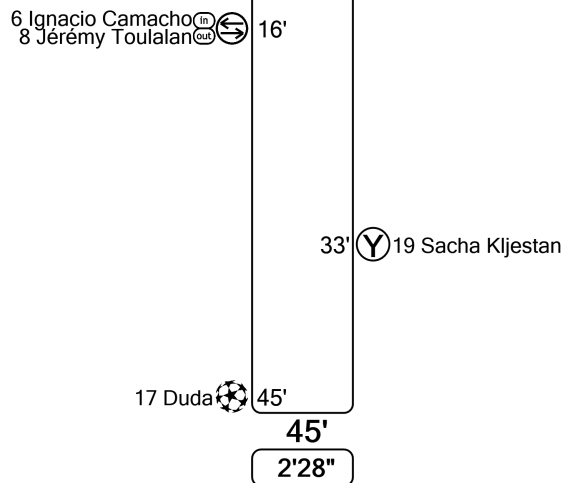

Full-time report

Matchday 6 - Tuesday 4 December 2012

Group C - La Rosaleda - Malaga

Málaga CF

RSC Anderlecht

2
(1)

half time

20.45CET

2
(0)

half time

1. 1 Carlos **Kameni** (GK)
   3* **Weligton**
   8 Jérémy Toulalan
   11 **Seba**
   16 Manuel Iturra
   17 **Duda** (C)
   18 **Eliseu**
   20 Diego Buonanotte
   21* **Sergio Sánchez**
   23 Oguchi Onyewu
   24 Roque Santa Cruz
   13 **Willy** (GK)
   2 Jesús Gámez
   6 Ignacio Camacho
   7 Joaquín
   22 Isco
   26 Juanmi
   27 Francisco Portillo

Coach:
Manuel Pellegrini

	Half	Full
Attempts total	9	13
Attempts on target	6	8
Saves	2	5
Corners	2	4
Offsides	1	2
Fouls committed	4	10
Fouls suffered	9	16
Free kicks to goal	2	3
Possession	51%	50%
Ball in play	14'39"	28'06"
Total ball in play	28'35"	56'27"

Referee:
Deniz Aytekin (GER)

Assistant referees:
Guido Kleve (GER)
Markus Häcker (GER)

Additional assistant referees:
Marco Fritz (GER)
Robert Hartmann (GER)

Fourth official:
Jan-Hendrik Salver (GER)

UEFA delegate:
Rudolf Repka (CZE)

1. 1 Silvio **Proto** (GK)
   3 Olivier **Deschacht**
   5 **Lucas Biglia** (C)
   11 Milan **Jovanović**
   16 Cheikhou **Kouyaté**
   19 Sacha **Kljestan**
   20 Behrang **Safari**
   25 Dieudonné **Mbokani**
   26 Dennis **Praet**
   30* **Guillaume Gillet**
   45 **Massimo Bruno**
   13 **Thomas Kaminski** (GK)
   7 **Guillermo Molins**
   8 **Denis Odoi**
   21 **Tom De Sutter**
   27 **Marcin Wasilewski**
   55 **Fernando Canesin**
   70 **Ronald Vargas**

Coach:
John Van den Brom

	Half	Full
Attempts total	3	10
Attempts on target	3	9
Saves	2	3
Corners	5	11
Offsides	2	6
Fouls committed	9	17
Fouls suffered	3	9
Free kicks to goal	0	0
Possession	49%	50%
Ball in play	13'56"	28'21"
Total ball in play	28'35"	56'27"