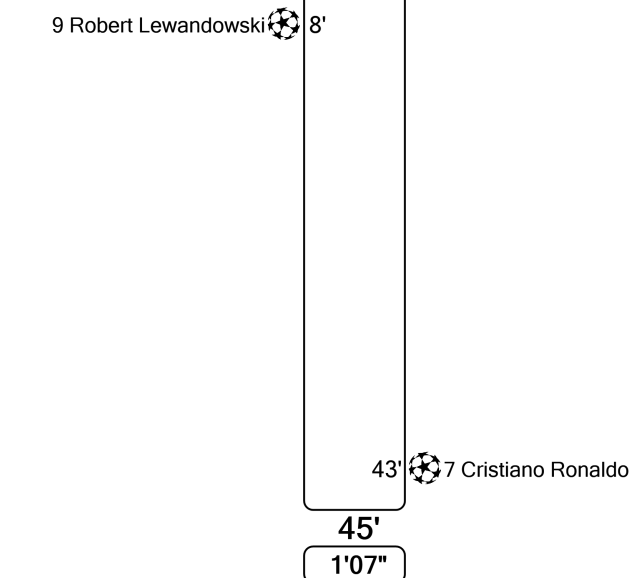

Full-time report

Matchday 11 - Wednesday 24 April 2013

BVB Stadion Dortmund - Dortmund

Borussia Dortmund

Real Madrid CF

4
(1)

half time

20.45CET

1
(1)

half time

1. © 1 Roman **Weidenfeller** (GK)
   4 Neven **Subotić**
   6 Sven **Bender**
   8 İlkay **Gündoğan**
   9 Robert **Lewandowski**
   10 Mario **Götze**
   11 Marco **Reus**
   15 Mats **Hummels**
   16 Jakub **Błaszczykowski**
   26 Łukasz **Piszczek**
   29 Marcel **Schmelzer**
2. 20 Mitchell **Langerak** (GK)
   5 Sebastian **Kehl**
   7 Moritz **Leitner**
   18 Nuri **Şahin**
   19* Kevin **Grosskreutz**
   23 Julian **Schieber**
   27 Felipe **Santana**

Coach:
Jürgen **Klopp**

	Half	Full
Attempts total	4	11
Attempts on target	3	9
Saves	1	3
Corners	0	4
Offsides	0	3
Fouls committed	8	12
Fouls suffered	5	13
Free kicks to goal	0	0
Possession	48%	48%
Ball in play	14'10"	27'28"
Total ball in play	29'34"	57'19"

Referee:
Björn Kuipers (NED)

Assistant referees:
Sander Van Roekel (NED)
Erwin Zeinstra (NED)

Additional assistant referees:
Pol Van Boekel (NED)
Richard Liesveld (NED)

Fourth official:
Berry Simons (NED)

UEFA delegate:
Petr Fousek (CZE)

1. 41 Diego **López** (GK)
   2 Raphaël **Varane**
   3 **Pepe**
   © 4 Sergio **Ramos**
   5 Fábio **Coentrão**
   6 Sami **Khedira**
   7 Cristiano **Ronaldo**
   10 Mesut **Özil**
   14 Xabi **Alonso**
   19 Luka **Modrić**
   20 Gonzalo **Higuain**
2. 1 Iker **Casillas** (GK)
   8 **Kaká**
   9 Karim **Benzema**
   18 Raúl **Albiol**
   21 José **Callejón**
   22 Ángel **Di María**
   24 **Nacho**

Coach:
José **Mourinho**

	Half	Full
Attempts total	4	8
Attempts on target	4	6
Saves	1	3
Corners	0	2
Offsides	2	5
Fouls committed	5	14
Fouls suffered	7	11
Free kicks to goal	1	1
Possession	52%	52%
Ball in play	15'24"	29'51"
Total ball in play	29'34"	57'19"

Attendance: **65,829**

Goal (G) Booked (Y) Sent off (R) Substitution (S) Penalty (P) Own goal (O) Captain (C) Goalkeeper (GK) Misses next match if booked (*)

23:26:40CET
24 Apr 2013