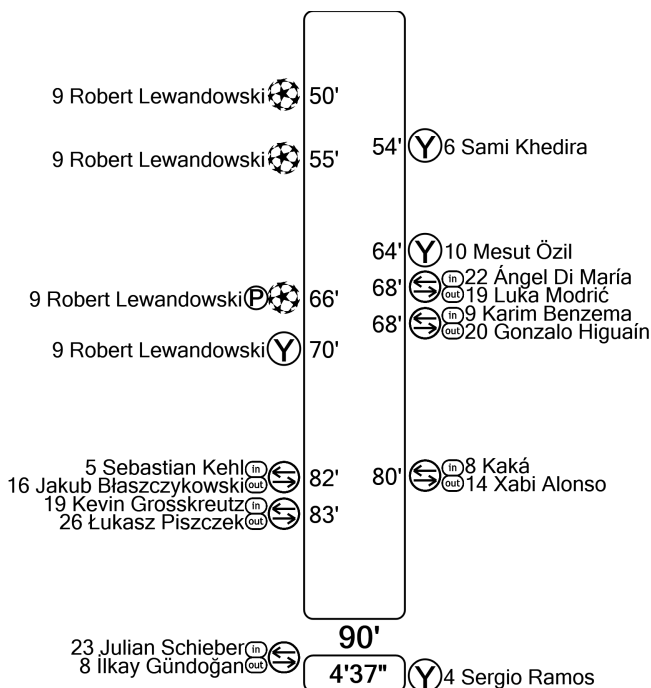

Full-time report

Matchday 11 - Wednesday 24 April 2013

BVB Stadion Dortmund - Dortmund

Borussia Dortmund

Real Madrid CF

4
(1)

half time

20.45CET

1
(1)

half time

1. © 1 Roman **Weidenfeller** (GK)
   4 Neven **Subotić**
   6 Sven **Bender**
   8 İlkay **Gündoğan**
   9 Robert **Lewandowski**
   10 Mario **Götze**
   11 Marco **Reus**
   15 Mats **Hummels**
   16 Jakub **Błaszczykowski**
   26 Łukasz **Piszczek**
   29 Marcel **Schmelzer**
2. 20 Mitchell **Langerak** (GK)
   5 Sebastian **Kehl**
   7 Moritz **Leitner**
   18 Nuri **Şahin**
   19* Kevin **Grosskreutz**
   23 Julian **Schieber**
   27 Felipe **Santana**

Coach:
Jürgen **Klopp**

	Half	Full
Attempts total	4	11
Attempts on target	3	9
Saves	1	3
Corners	0	4
Offsides	0	3
Fouls committed	8	12
Fouls suffered	5	13
Free kicks to goal	0	0
Possession	48%	48%
Ball in play	14'10"	27'28"
Total ball in play	29'34"	57'19"

Referee:
Björn Kuipers (NED)

Assistant referees:
Sander Van Roekel (NED)
Erwin Zeinstra (NED)

Additional assistant referees:
Pol Van Boekel (NED)
Richard Liesveld (NED)

Fourth official:
Berry Simons (NED)

UEFA delegate:
Petr Fousek (CZE)

1. 41 Diego **López** (GK)
   2 Raphaël **Varane**
   3 **Pepe**
   © 4 Sergio **Ramos**
   5 Fábio **Coentrão**
   6 Sami **Khedira**
   7 Cristiano **Ronaldo**
   10 Mesut **Özil**
   14 Xabi **Alonso**
   19 Luka **Modrić**
   20 Gonzalo **Higuain**
2. 1 Iker **Casillas** (GK)
   8 **Kaká**
   9 Karim **Benzema**
   18 Raúl **Albiol**
   21 José **Callejón**
   22 Ángel **Di María**
   24 **Nacho**

Coach:
José **Mourinho**

	Half	Full
Attempts total	4	8
Attempts on target	4	6
Saves	1	3
Corners	0	2
Offsides	2	5
Fouls committed	5	14
Fouls suffered	7	11
Free kicks to goal	1	1
Possession	52%	52%
Ball in play	15'24"	29'51"
Total ball in play	29'34"	57'19"

Attendance: **65,829**

Goal (G) Booked (Y) Sent off (R) Substitution (S) Penalty (P) Own goal (O) Captain (C) Goalkeeper (GK) Misses next match if booked (*)

23:26:40CET
24 Apr 2013