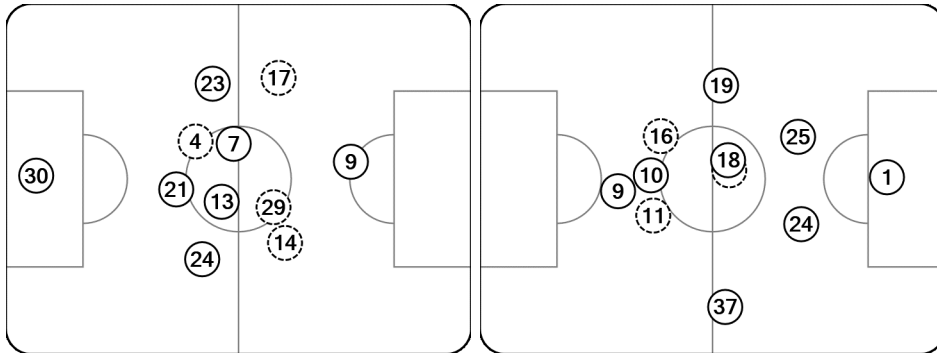

Tactical lineups: Full time

Matchday 6 - Wednesday 11 December 2013

Group F - Stade Vélodrome - Marseille

Olympique de Marseille 1 - 2 Borussia Dortmund

34' (R) 17 Dimitri Payet
 46' (S) (In) 2 Abdallah / (Out) 4 Mendes
 55' (S) (In) 15 Morel / (Out) 29 Khalifa
 79' (S) (In) 25 Imbula / (Out) 14 Thauvin

66' (S) (In) 7 J. Hofmann / (Out) 16 Błaszczykowski
 78' (S) (In) 26 Piszczek / (Out) 5 Kehl
 78' (S) (In) 23 Schieber / (Out) 11 Reus

Total time played: 98'05"
 38% - 23'37" Ball possession 62% - 38'57"

Actual formation

Direction of play --> <-- Direction of play

- Mandanda 30
- Mendes 4
- Cheyrou 7
- Gignac 9
- Lemina 13
- Thauvin 14
- Payet 17
- Diawara 21
- Mendy 23
- Fanni 24
- Khalifa 29
- Abdallah 2
- Morel 15
- Imbula 25