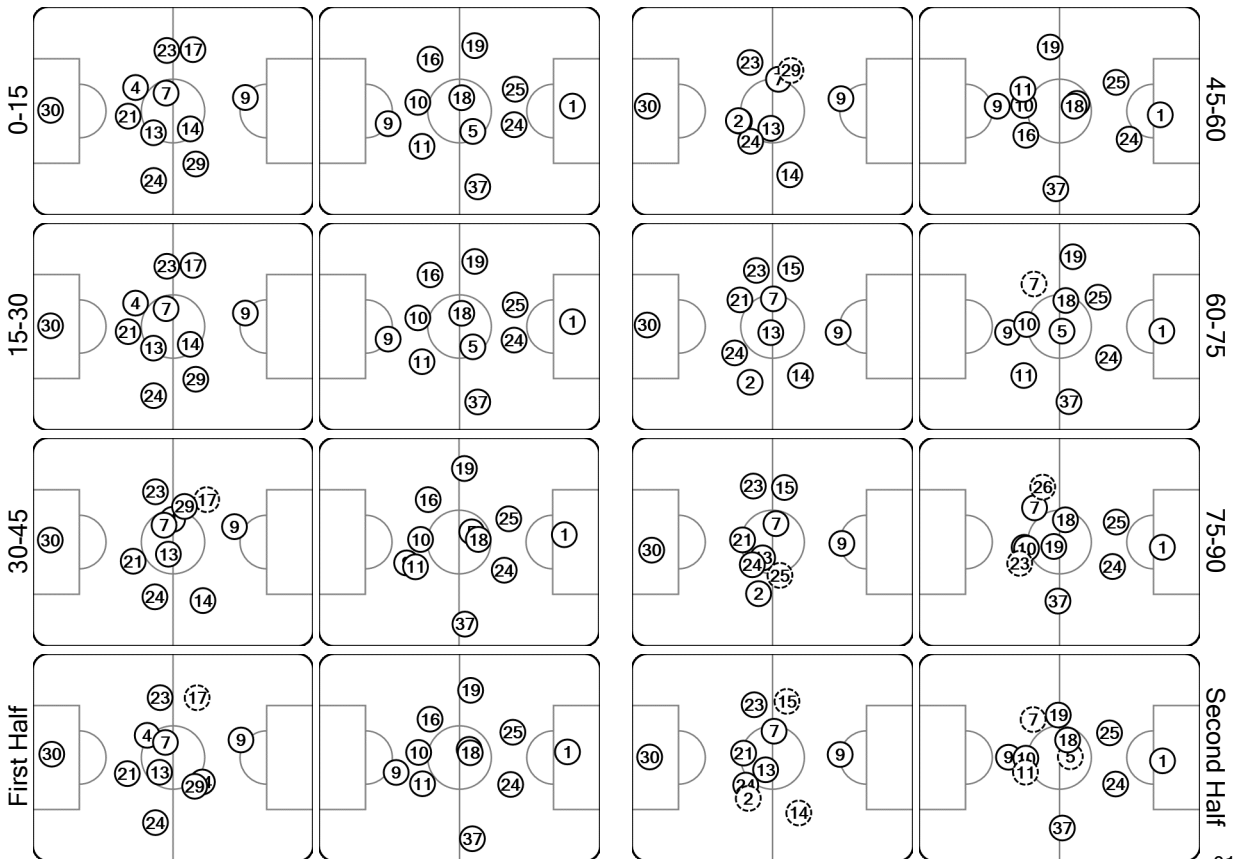

- 1 Weidenfeller
- 5 Kehl
- 9 Lewandowski
- 10 Mkhitarjan
- 11 Reus
- 16 Błaszczykowski
- 18 Nuri Şahin
- 19 Grosskreutz
- 24 Sarr
- 25 Papastathopoulos
- 37 Durm
- 7 Hofmann
- 23 Schieber
- 26 Piszczek