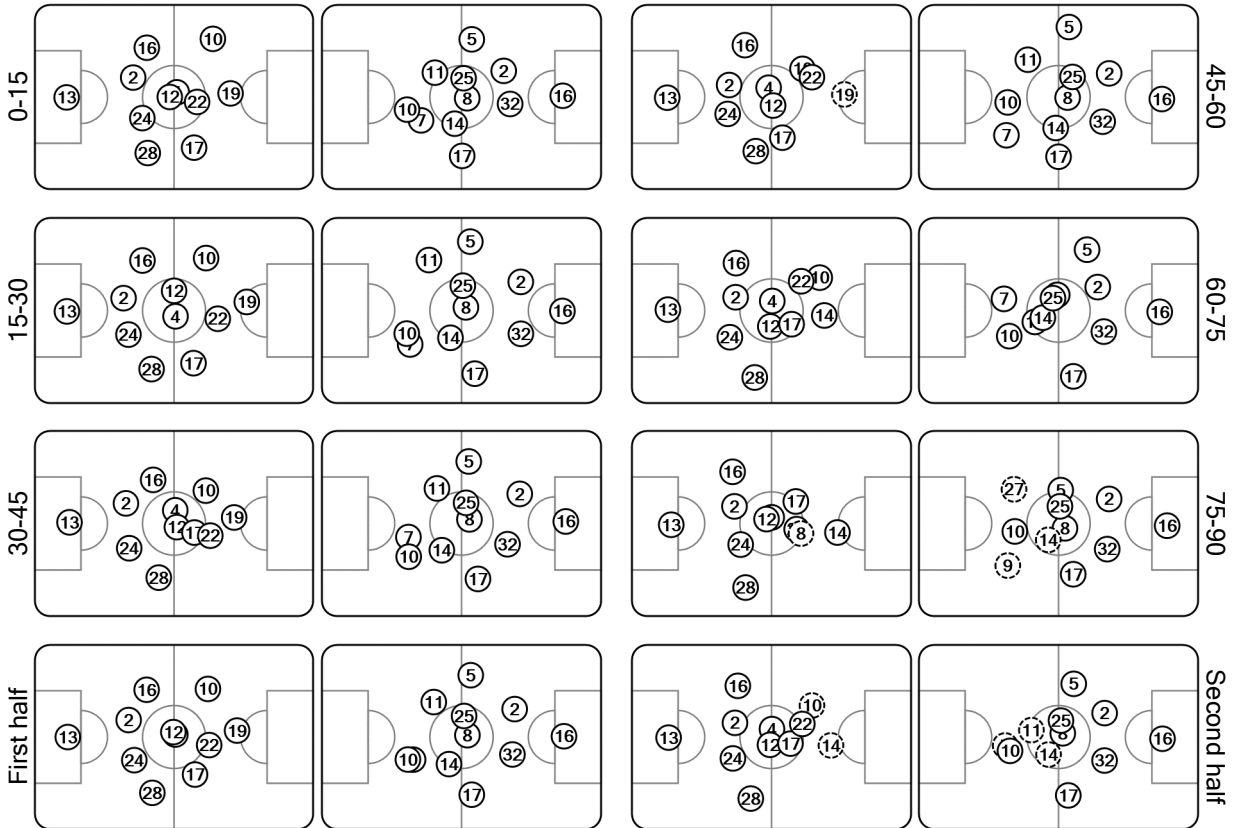

UEFA CHAMPIONS LEAGUE

Tactical Line-ups: full time

Round of 16 2nd leg - Wednesday 9 March 2016

Stamford Bridge - London

Chelsea FC

1 - 2

Paris Saint-Germain

Paris Saint-Germain win 4 - 2 on aggregate

60' (in) 14 Traoré / (out) 19 Diego Costa
77' (in) 8 Oscar / (out) 10 Hazard

77' (in) 27 Pastore / (out) 7 Lucas
82' (in) 9 Cavani / (out) 11 Di María
87' (in) 23 Van der Wiel / (out) 14 Matuidi

Total time played: 93'07"
42% - 26'59" Ball possession 58% - 37'35"

Actual formation

○ Did not play the entire match   ↻ Substitution   (R) Sent off

23:49:35CET
09 Mar 2016