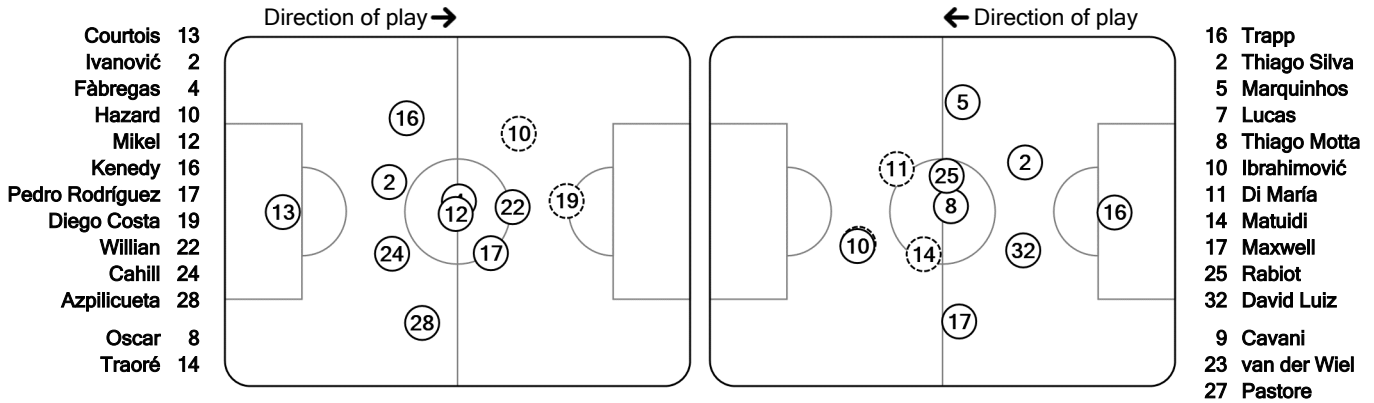

UEFA CHAMPIONS LEAGUE

Tactical Line-ups: full time

Round of 16 2nd leg - Wednesday 9 March 2016

Stamford Bridge - London

Chelsea FC

1 - 2

Paris Saint-Germain

Paris Saint-Germain win 4 - 2 on aggregate

60' (in) 14 Traoré / (out) 19 Diego Costa
77' (in) 8 Oscar / (out) 10 Hazard

77' (in) 27 Pastore / (out) 7 Lucas
82' (in) 9 Cavani / (out) 11 Di María
87' (in) 23 Van der Wiel / (out) 14 Matuidi

Total time played: 93'07"
42% - 26'59" Ball possession 58% - 37'35"

Actual formation

○ Did not play the entire match   ↻ Substitution   (R) Sent off

23:49:35CET
09 Mar 2016