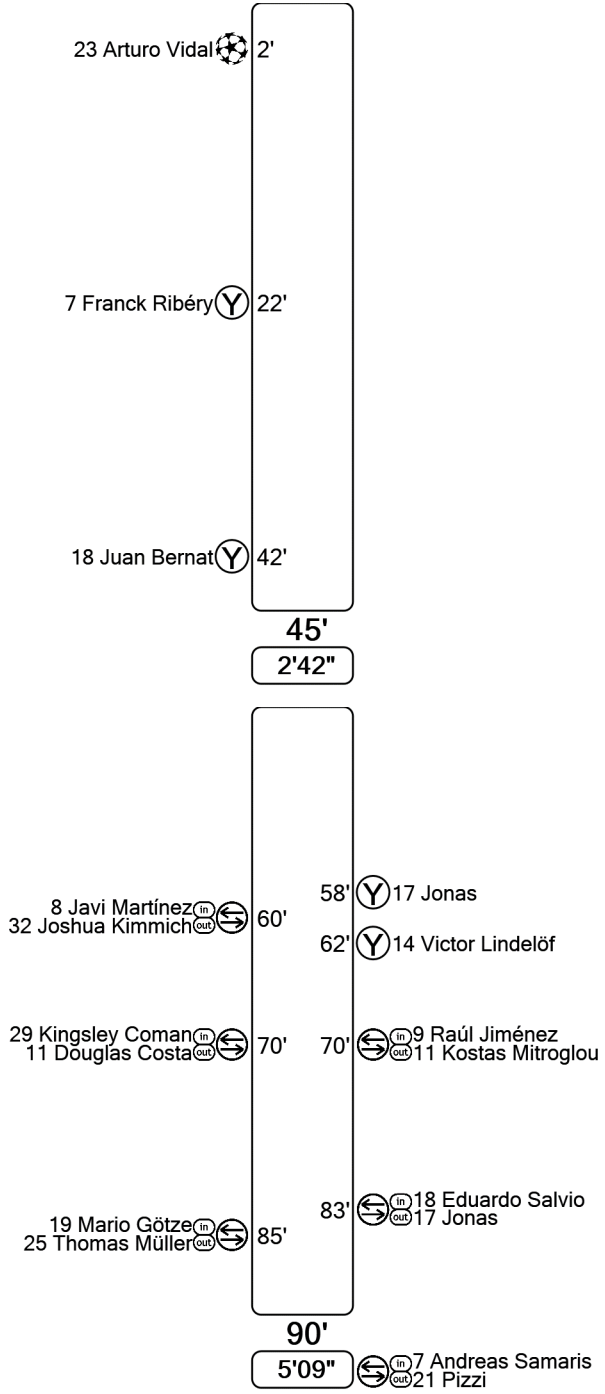

UEFA CHAMPIONS LEAGUE

Full Time Report

Quarter-finals 1st leg - Tuesday 5 April 2016

Fußball Arena München - Munich

FC Bayern München	SL Benfica

1
(1)
Half-time

20.45CET

0
(0)
Half-time

- 1 Manuel Neuer (GK)
- 6 Thiago Alcántara
- 7 Franck Ribéry
- 9* Robert Lewandowski
- 11 Douglas Costa
- 18 Juan Bernat
- © 21 Philipp Lahm
- 23* Arturo Vidal
- 25 Thomas Müller
- 27 David Alaba
- 32* Joshua Kimmich

- 26 Sven Ulreich (GK)
- 8 Javi Martínez
- 13 Rafinha
- 14 Xabi Alonso
- 19 Mario Götze
- 20 Sebastian Rode
- 29 Kingsley Coman

Coach: Josep Guardiola

	Half time	Full time
Attempts total	7	15
Attempts on target	3	5
Saves	0	1
Corners	2	5
Offsides	0	5
Fouls committed	5	11
Fouls suffered	5	11
Free kicks to goal	0	0
Possession	60%	64%
Ball in play	20'11"	41'58"
Total ball in play	33'30"	65'22"

Referee: Szymon Marciniak (POL)
Assistant referees: Paweł Sokolnicki (POL), Tomasz Listkiewicz (POL)
Additional assistant referees: Paweł Raczkowski (POL), Tomasz Musiał (POL)

- 1 Ederson (GK)
- 5 Ljubomir Fejsa
- © 10 Nicolás Gaitán
- 11 Kostas Mitroglou
- 14 Victor Lindelöf
- 17* Jonas
- 19 Eliseu
- 21* Pizzi
- 33 Jardel
- 34 André Almeida
- 85 Renato Sanches

- 13 Paulo Lopes (GK)
- 2 Lisandro López
- 7 Andreas Samaris
- 9 Raúl Jiménez
- 18 Eduardo Salvio
- 30 Talisca
- 50 Néilson Semedo

Coach: Rui Vitória

	Half time	Full time
Attempts total	4	10
Attempts on target	0	1
Saves	2	4
Corners	2	2
Offsides	2	2
Fouls committed	5	12
Fouls suffered	5	10
Free kicks to goal	0	0
Possession	40%	36%
Ball in play	13'19"	23'24"
Total ball in play	33'30"	65'22"

Fourth official: Radosław Siejka (POL)
UEFA delegate: Mike Foster (ENG)

Attendance: 70,000

Goal (G) Booked (Y) Sent off (R) Substitution (S) Penalty (P) Own goal (O) Captain (C) Goalkeeper (GK) * Misses next match if booked

00:17:38CET
06 Apr 2016