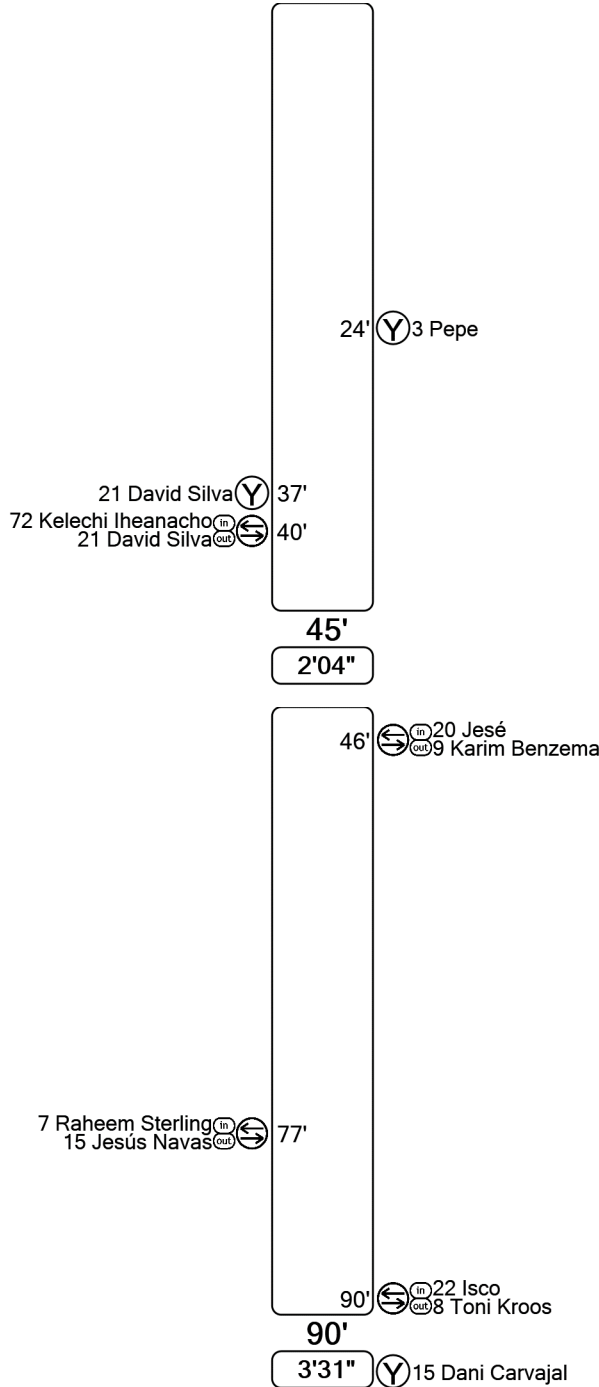

UEFA
CHAMPIONS
LEAGUE

Full Time Report

Semi-finals 1st leg - Tuesday 26 April 2016

City of Manchester Stadium - Manchester

Manchester City FC

Real Madrid CF

0
(0)

Half-time

20.45CET

0
(0)

Half-time

- 1 Joe Hart (GK)
- 3 Bacary Sagna
- (C) 4 Vincent Kompany
- 6 Fernando
- 10 Sergio Agüero
- 15 Jesús Navas
- 17 Kevin De Bruyne
- 21 David Silva
- 22 Gaël Clichy
- 25 Fernandinho
- 30 Nicolás Otamendi
- 13 Willy Caballero (GK)
- 5 Pablo Zabaleta
- 7 Raheem Sterling
- 11 Aleksandar Kolarov
- 18 Fabian Delph
- 20 Eliaquim Mangala
- 72 Kelechi Iheanacho

Coach:
Manuel Pellegrini

	Half time	Full time
Attempts total	2	5
Attempts on target	0	2
Saves	0	3
Corners	0	4
Offsides	1	1
Fouls committed	10	20
Fouls suffered	5	10
Free kicks to goal	0	1
Possession	52%	48%
Ball in play	17'25"	32'00"
Total ball in play	33'26"	66'01"

Referee:
Cüneyt Çakır (TUR)
Assistant referees:
Çem Satman (TUR)
Tarik Ongun (TUR)
Additional assistant referees:
Hüseyin Göçek (TUR)
Baş Şimşek (TUR)

- 1 Keylor Navas (GK)
- 3 Pepe
- (C) 4 Sergio Ramos
- 8 Toni Kroos
- 9 Karim Benzema
- 11 Gareth Bale
- 12 Marcelo
- 14 Casemiro
- 15 Dani Carvajal
- 18 Lucas Vázquez
- 19 Luka Modrić
- 13 Kiko Casilla (GK)
- 2 Raphaël Varane
- 10 James Rodríguez
- 16 Mateo Kovačić
- 20 Jesé
- 22 Isco
- 23 Danilo

Coach:
Zinédine Zidane

	Half time	Full time
Attempts total	2	11
Attempts on target	0	3
Saves	0	2
Corners	2	6
Offsides	1	2
Fouls committed	6	12
Fouls suffered	9	18
Free kicks to goal	0	0
Possession	48%	52%
Ball in play	16'01"	34'01"
Total ball in play	33'26"	66'01"

Fourth official:
Serkan Ok (TUR)
UEFA delegate:
Jozef Kliment (SVK)

Attendance: 52,221

Goal (Y) Booked (R) Sent off (S) Substitution (P) Penalty (O) Own goal (C) Captain (GK) Goalkeeper (*) Misses next match if booked

00:26:49CET
27 Apr 2016