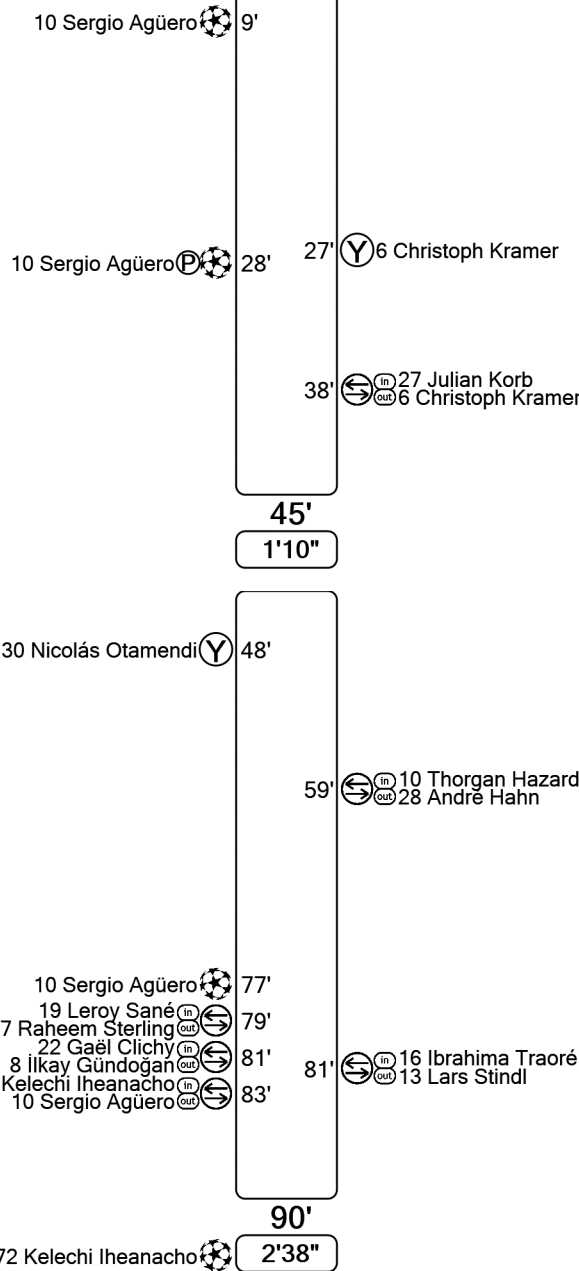

UEFA CHAMPIONS LEAGUE

Full Time Report

Matchday 1 - Wednesday 14 September 2016

GROUP C - City of Manchester Stadium - Manchester

Manchester City FC VfL Borussia Mönchengladbach

4 (2) Half-time

20.45CET

(0) 0 Half-time

- 1 Claudio Bravo (GK)
  5 Pablo Zabaleta (C)
  7 Raheem Sterling
  8 İlkay Gündoğan
  10 Sergio Agüero
  11 Aleksandar Kolarov
  15 Jesús Navas
  17 Kevin De Bruyne
  24 John Stones
  25 Fernandinho
  30 Nicolás Otamendi
  13 Willy Caballero (GK)
  3 Bacary Sagna
  9 Nolito
  19 Leroy Sané
  22 Gaël Clichy
  69 Jose Tasende
  72 Kelechi Iheanacho

Coach: Josep Guardiola

Table with 3 columns: Stat, Half time, Full time. Rows include Attempts total, Saves, Corners, Fouls committed, Possession, Ball in play, Total ball in play.

Referee: Björn Kuipers (NED)
Assistant referees: Sander Van Roekel (NED), Erwin Zeinstra (NED)
Additional assistant referees: Danny Makkelie (NED), Pol Van Boekel (NED)

- 1 Yann Sommer (GK)
  3 Andreas Christensen
  5 Tobias Strobl
  6 Christoph Kramer
  8 Mahmoud Dahoud
  11 Raffael
  13 Lars Stindl (C)
  17 Oscar Wendt
  19 Fabian Johnson
  28 André Hahn
  30 Nico Elvedi
  21 Tobias Sippel (GK)
  4 Jannik Vestergaard
  10 Thorgan Hazard
  16 Ibrahima Traoré
  23 Jonas Hofmann
  24 Tony Jantschke
  27 Julian Korb

Coach: André Schubert

Table with 3 columns: Stat, Half time, Full time. Rows include Attempts total, Saves, Corners, Fouls committed, Possession, Ball in play, Total ball in play.

Fourth official: Mario Diks (NED)
UEFA delegate: Per Svärd (SWE)

Attendance: 30.270

Goal, Booked, Sent off, Substitution, Penalty, Own goal, Captain, Goalkeeper, Misses next match if booked

01:58:09CET 15 Sep 2016