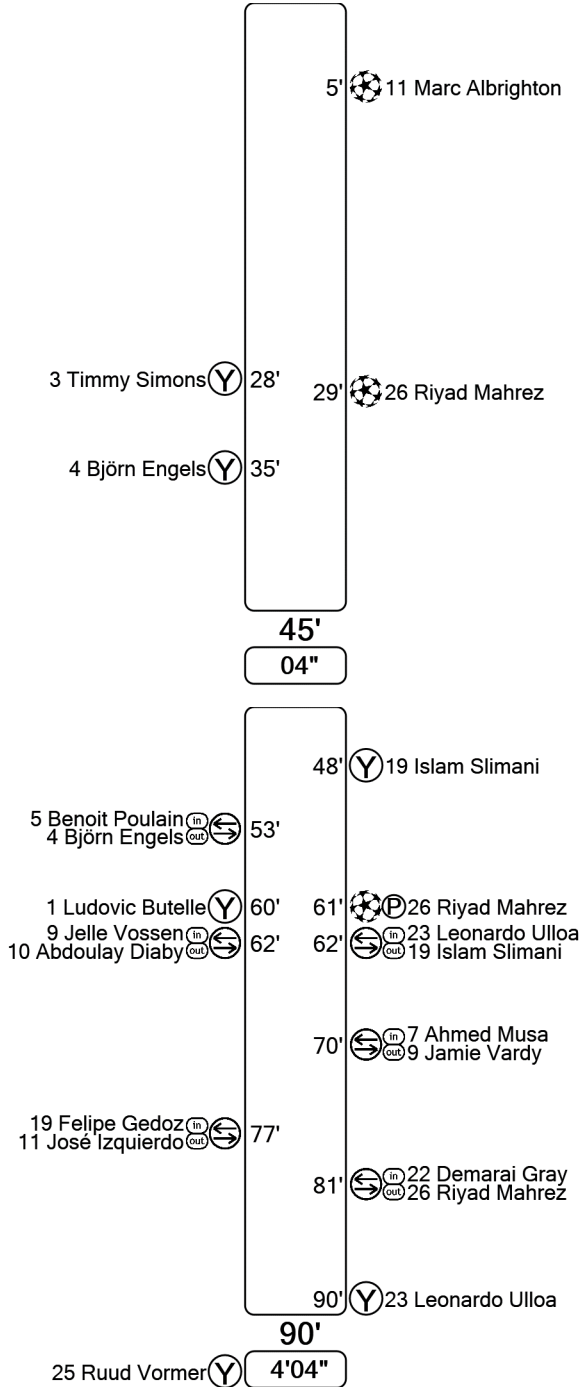

UEFA CHAMPIONS LEAGUE

Full Time Report

Matchday 1 - Wednesday 14 September 2016

GROUP G - Jan Breydelstadion - Bruges

Club Brugge KV vs Leicester City FC

0 (0) Half-time

20.45CET

(2) 3 Half-time

- 1 Ludovic Butelle (GK)
  2 Ricardo van Rhijn
  3 Timmy Simons (C)
  4 Björn Engels
  10 Abdoulay Diaby
  11 José Izquierdo
  15 Tomás Pina
  20 Hans Vanaken
  24 Stefano Denswil
  25 Ruud Vormer
  28 Laurens De Bock
  16 Sébastien Bruzzese (GK)
  5 Benoit Poulain
  6 Claudemir
  9 Jelle Vossen
  19 Felipe Gedoz
  21 Dion Cools
  63 Boli Bolingoli

Coach: Michel Preud'homme

Table with 3 columns: Statistic, Half time, Full time. Rows include Attempts total, Saves, Corners, Fouls committed, Possession, etc.

Referee: Tasos Sidiropoulos (GRE)
Assistant referees: Damianos Efthimiadis (GRE)
Additional assistant referees: Charalambos Kalogeropoulos (GRE)

- 1 Kasper Schmeichel (GK)
  2 Luis Hernandez
  4 Danny Drinkwater
  5 Wes Morgan (C)
  6 Robert Huth
  9 Jamie Vardy
  11 Marc Albrighton
  13 Daniel Amartey
  19 Islam Slimani
  26 Riyad Mahrez
  28 Christian Fuchs
  21 Ron-Robert Zieler (GK)
  3 Ben Chilwell
  7 Ahmed Musa
  10 Andy King
  22 Demarai Gray
  23 Leonardo Ulloa
  27 Marcin Wasilewski

Coach: Claudio Ranieri

Table with 3 columns: Statistic, Half time, Full time. Rows include Attempts total, Saves, Corners, Fouls committed, Possession, etc.

Fourth official: Lazaros Dimitriadis (GRE)
UEFA delegate: Bernd Barutta (GER)

Attendance: 20,970

Goal, Booked, Sent off, Substitution, Penalty, Own goal, Captain, Goalkeeper, Misses next match if booked

01:47:50CET
15 Sep 2016