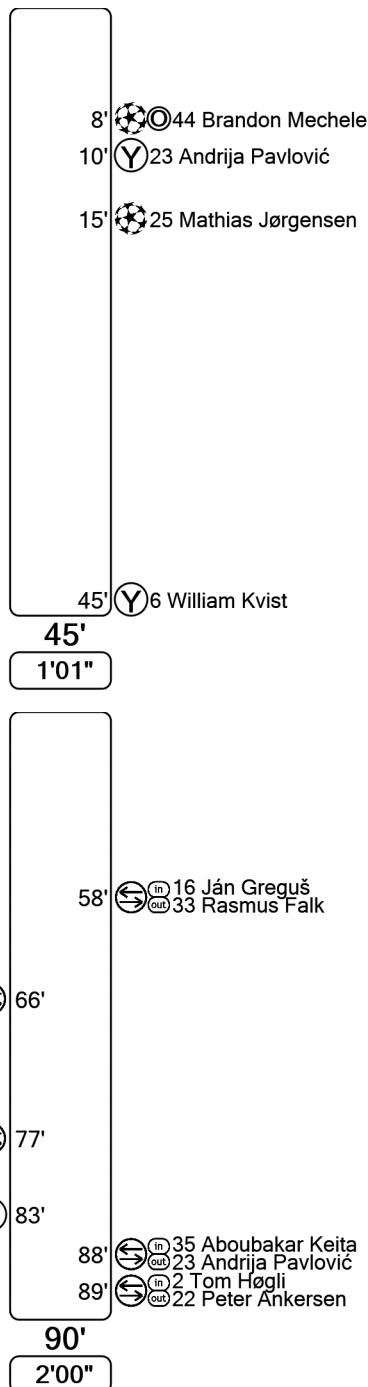

20.45CET

(2) 2
Half-time

- 1 Ludovic **Butelle** (GK)
- 2 Ricardo van Rhijn
- (*) 6 **Claudemir**
- 7 **Wesley**
- 8 Lior **Refaelov** (C)
- 15 **Tomás Pina**
- 19 **Felipe Gedoz**
- 21 **Dion Cools**
- 24 **Stefano Denswil**
- 44 **Brandon Mechele**
- 63 **Boli Bolingoli**
- 16 **Sébastien Bruzzese** (GK)
- 3 **Timmy Simons**
- 5 **Benoit Poulain**
- 9 **Jelle Vossen**
- 17 **Anthony Limbombe**
- 20 **Hans Vanaken**
- 25 **Ruud Vormer**

Coach: Michel **Preud'homme**

	Half time	Full time
Attempts total	6	8
Attempts on target	2	4
Saves	1	4
Corners	5	6
Offsides	3	7
Fouls committed	7	15
Fouls suffered	7	11
Free kicks to goal	0	0
Possession	46%	50%
Ball in play	14'08"	30'05"
Total ball in play	30'35"	60'08"

Referee: Michael **Oliver** (ENG)

Assistant referees: Gary **Beswick** (ENG)
Simon **Bennett** (ENG)

Additional assistant referees: Craig **Pawson** (ENG)
Jonathan **Moss** (ENG)

- 31 **Robin Olsen** (GK)
- 3 **Ludwig Augustinsson**
- 5 **Erik Johansson**
- 6 **William Kvist**
- 8 **Thomas Delaney** (C)
- 11 **Andreas Cornelius**
- 22 **Peter Ankersen**
- 23 **Andrija Pavlović**
- 24 **Youssef Toutouh**
- (*) 25 **Mathias Jørgensen**
- 33 **Rasmus Falk**

- 1 **Stephan Andersen** (GK)
- 2 **Tom Høgli**
- 9 **Bashkim Kadrii**
- 15 **Mikael Antonsson**
- 16 **Ján Greguš**
- 17 **Kasper Kusk**
- 35 **Aboubakar Keita**

Coach: Ståle **Solbakken**

	Half time	Full time
Attempts total	4	7
Attempts on target	2	5
Saves	2	4
Corners	1	4
Offsides	2	4
Fouls committed	7	12
Fouls suffered	7	15
Free kicks to goal	0	1
Possession	54%	50%
Ball in play	16'27"	30'03"
Total ball in play	30'35"	60'08"

Fourth official: Ian **Hussin** (ENG)

UEFA delegate: Thomas **Weyhing** (GER)

Attendance: 18,981

⚽ Goal 🟡 Booked 🟠 Sent off 🔄 Substitution 🟩 Penalty 🟦 Own goal 🟩 Captain 🟩 Goalkeeper (*) Misses next match if booked

00:50:38CET
08 Dec 2016