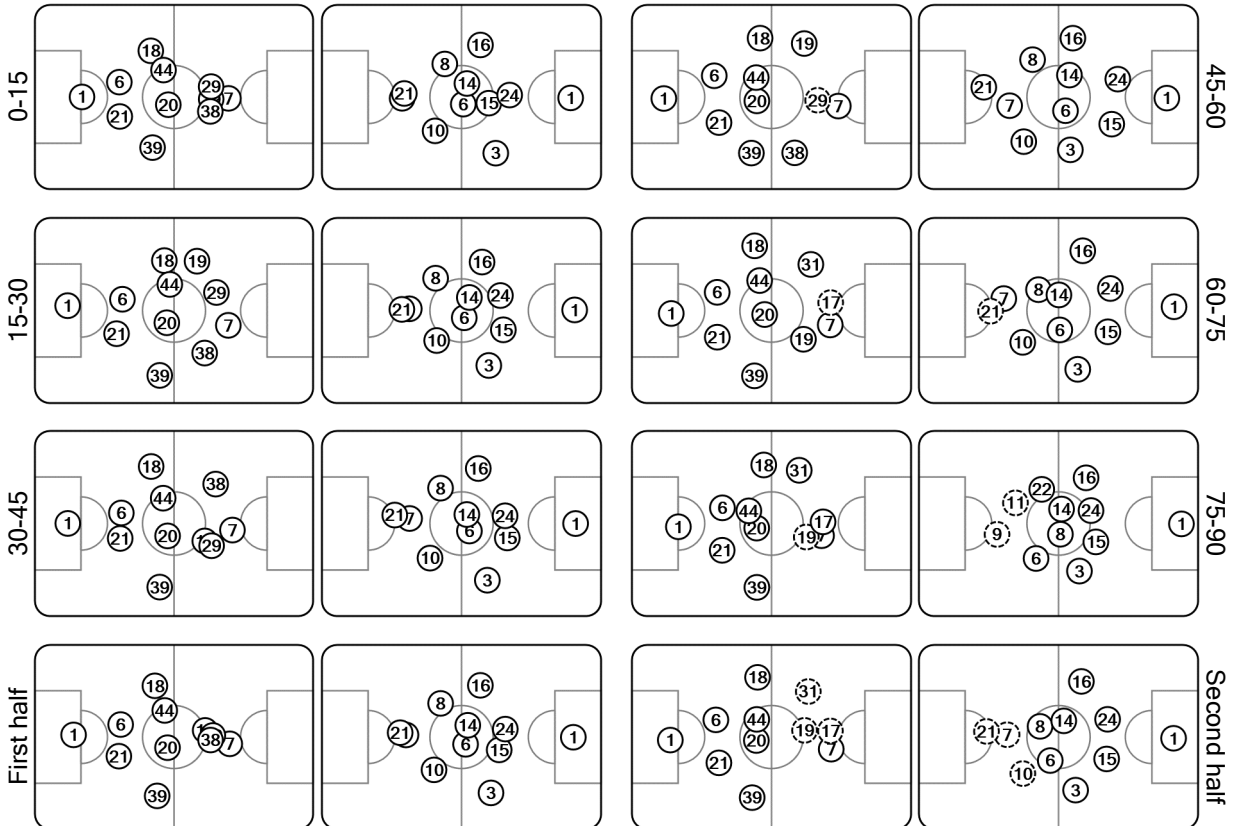

UEFA CHAMPIONS LEAGUE

Tactical Line-ups: full time

Round of 16 1st leg - Tuesday 21 February 2017

BayArena - Leverkusen

Bayer 04 Leverkusen

2 - 4

Club Atlético de Madrid

56' (in) 31 Volland / (out) 29 Havertz
66' (in) 17 Pohjanpalo / (out) 38 Bellarabi
87' (in) 9 Bailey / (out) 19 Brandt

71' (in) 22 Parthey / (out) 21 Gameiro
78' (in) 9 Torres / (out) 10 Carrasco
78' (in) 11 Correa / (out) 7 Griezmann

Total time played: 94'33"
59% - 32'59" Ball possession 41% - 22'42"

Actual formation

Did not play the entire match Substitution Sent off