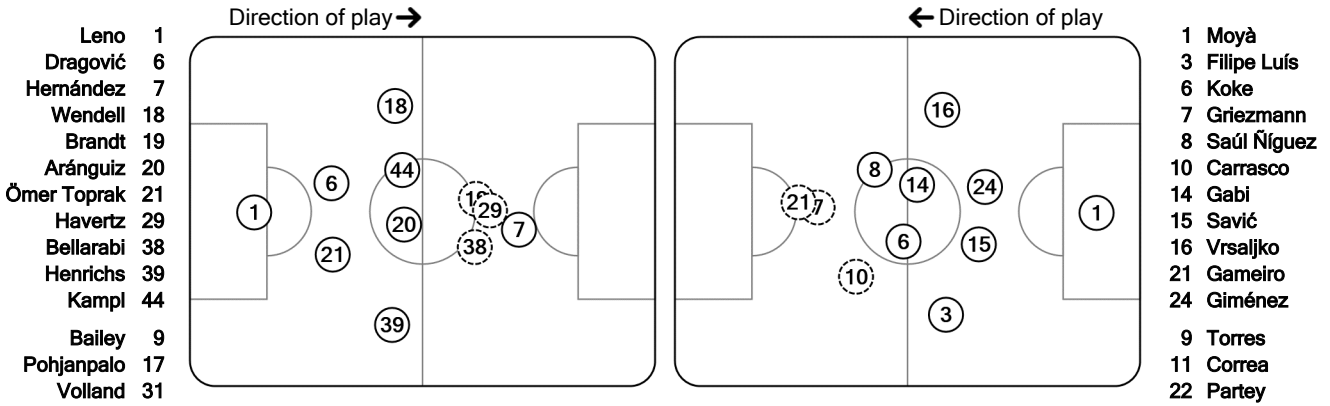

UEFA CHAMPIONS LEAGUE

Tactical Line-ups: full time

Round of 16 1st leg - Tuesday 21 February 2017

BayArena - Leverkusen

Bayer 04 Leverkusen

2 - 4

Club Atlético de Madrid

56' (in) 31 Volland / (out) 29 Havertz
66' (in) 17 Pohjanpalo / (out) 38 Bellarabi
87' (in) 9 Bailey / (out) 19 Brandt

71' (in) 22 Parthey / (out) 21 Gameiro
78' (in) 9 Torres / (out) 10 Carrasco
78' (in) 11 Correa / (out) 7 Griezmann

Total time played: 94'33"
59% - 32'59" Ball possession 41% - 22'42"

Actual formation

Did not play the entire match Substitution Sent off