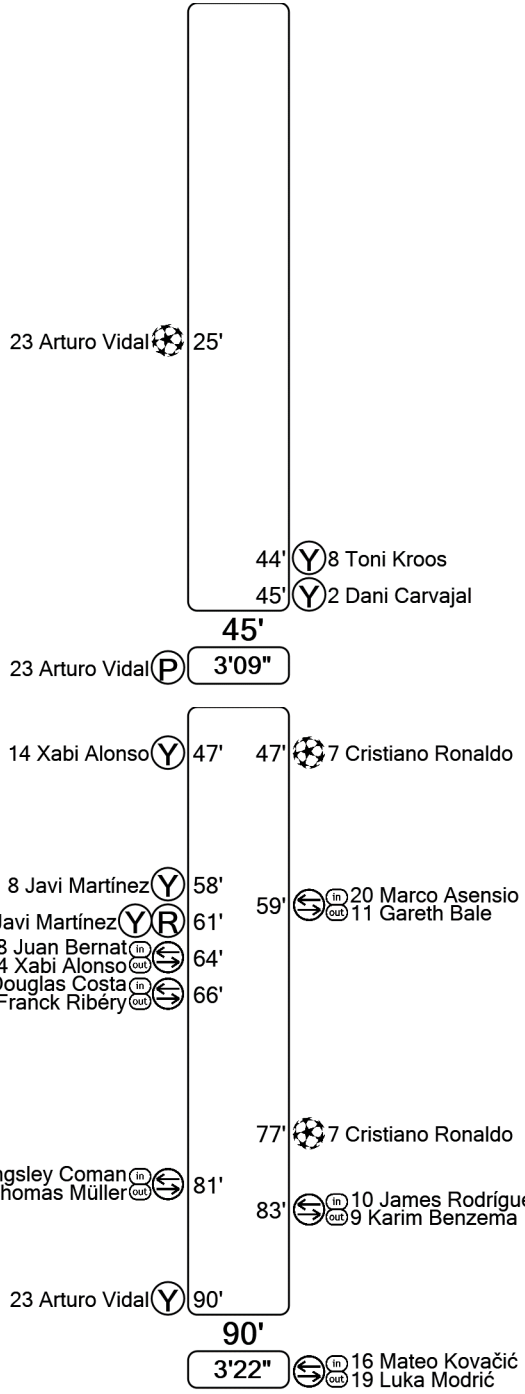

UEFA CHAMPIONS LEAGUE

Full Time Report

Quarter-finals 1st leg - Wednesday 12 April 2017

Fußball Arena München - Munich

FC Bayern München Real Madrid CF

1 (1) Half-time

20.45CET

(0) 2 Half-time

- 1 Manuel Neuer (GK)
  6 Thiago Alcántara
  7 Franck Ribéry
  8 Javi Martínez
  10 Arjen Robben
  14 Xabi Alonso
  17 Jérôme Boateng
  21 Philipp Lahm (C)
  23 Arturo Vidal
  25 Thomas Müller
  27 David Alaba
  26 Sven Ulreich (GK)
  11 Douglas Costa
  13 Rafinha
  18 Juan Bernat
  29 Kingsley Coman
  32 Joshua Kimmich
  35 Renato Sanches

Coach: Carlo Ancelotti

Table with 3 columns: Statistic, Half time, Full time. Rows include Attempts total, Saves, Corners, Fouls committed, Possession, Ball in play, Total ball in play.

Referee: Nicola Rizzoli (ITA)
Assistant referees: Riccardo Di Fiore (ITA), Filippo Meli (ITA)
Additional assistant referees: Luca Banti (ITA), Antonio Damato (ITA)

- 1 Keylor Navas (GK)
  2 Dani Carvajal
  4 Sergio Ramos (C)
  6 Nacho
  7 Cristiano Ronaldo
  8 Toni Kroos
  9 Karim Benzema
  11 Gareth Bale
  12 Marcelo
  14 Casemiro
  19 Luka Modrić
  13 Kiko Casilla (GK)
  10 James Rodríguez
  16 Mateo Kovačić
  20 Marco Asensio
  21 Álvaro Morata
  22 Isco
  23 Danilo

Coach: Zinédine Zidane

Table with 3 columns: Statistic, Half time, Full time. Rows include Attempts total, Saves, Corners, Fouls committed, Possession, Ball in play, Total ball in play.

Fourth official: Elenito Di Liberatore (ITA)
UEFA delegate: Barry Bright (ENG)

Attendance: 70,000

Goal, Booked, Sent off, Substitution, Penalty, Own goal, Captain, Goalkeeper, Misses next match if booked

00:58:38CET 13 Apr 2017