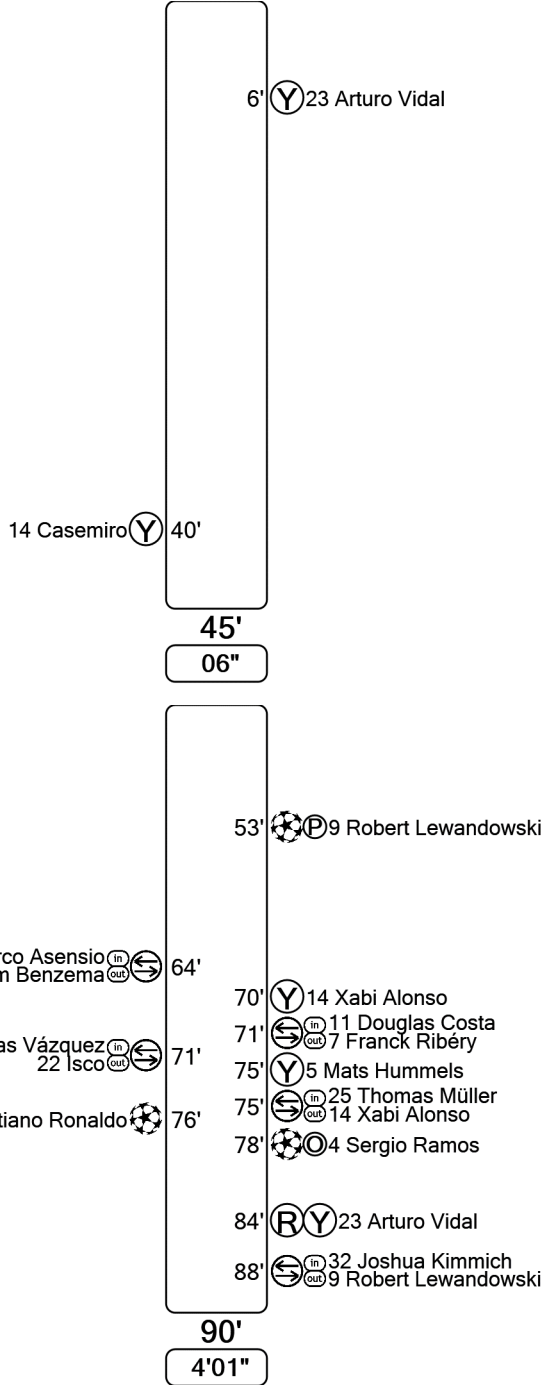

UEFA CHAMPIONS LEAGUE

Full Time Report

Quarter-finals 2nd leg - Tuesday 18 April 2017

Estadio Santiago Bernabéu - Madrid

Real Madrid CF

2 1st leg 1

FC Bayern München

Real Madrid CF win 6 - 3 on aggregate after extra time

4 (0) Half-time

20.45CET

(0) 2 Half-time

- 1 Keylor Navas (GK)
  2 Dani Carvajal
  * 4 Sergio Ramos (C)
  6 Nacho
  7 Cristiano Ronaldo
  * 8 Toni Kroos
  9 Karim Benzema
  12 Marcelo
  14 Casemiro
  * 19 Luka Modrić
  22 Isco
  13 Kiko Casilla (GK)
  10 James Rodríguez
  16 Mateo Kovačić
  17 Lucas Vázquez
  20 Marco Asensio
  21 Álvaro Morata
  23 Danilo

Coach: Zinédine Zidane

Table with 3 columns: Statistic, 1st half, 2nd half. Rows include Attempts total, Saves, Corners, Fouls committed, Possession, etc.

Referee: Viktor Kassai (HUN)
Assistant referees: György Ring (HUN), Vencel Tóth (HUN)
Additional assistant referees: Tamás Bogнар (HUN), Ádám Farkas (HUN)

- 1 Manuel Neuer (GK)
  5 Mats Hummels
  6 Thiago Alcántara
  7 Franck Ribéry
  9 Robert Lewandowski
  10 Arjen Robben
  14 Xabi Alonso
  * 17 Jérôme Boateng
  21 Philipp Lahm (C)
  * 23 Arturo Vidal
  27 David Alaba
  26 Sven Ulreich (GK)
  11 Douglas Costa
  13 Rafinha
  18 Juan Bernat
  25 Thomas Müller
  29 Kingsley Coman
  32 Joshua Kimmich

Coach: Carlo Ancelotti

Table with 3 columns: Statistic, 1st half, 2nd half. Rows include Attempts total, Saves, Corners, Fouls committed, Possession, etc.

Fourth official: Peter Berettyán (HUN)
UEFA delegate: Nils Fisketjonn (NOR)

1 2

Goal, Booked, Sent off, Substitution, Penalty, Own goal, Captain, Goalkeeper, Misses next match if booked

00:53:51CET 19 Apr 2017