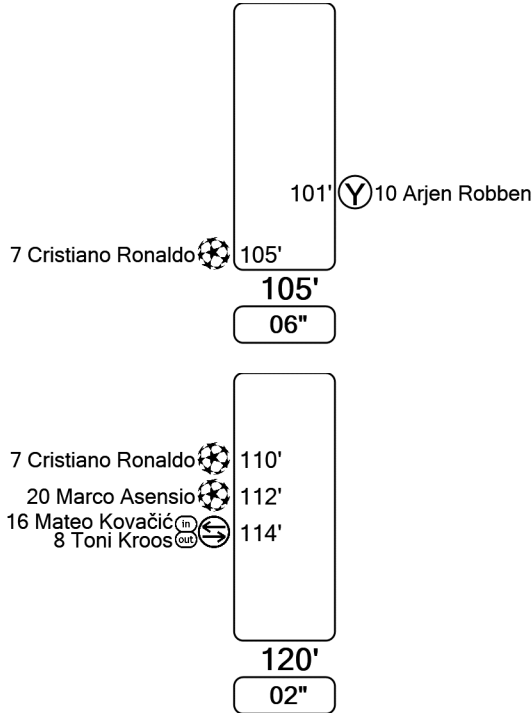

UEFA
CHAMPIONS
LEAGUE

Full Time Report

Quarter-finals 2nd leg - Tuesday 18 April 2017

Estadio Santiago Bernabéu - Madrid

Real Madrid CF

2 1st leg 1

FC Bayern München

Real Madrid CF win 6 - 3 on aggregate after extra time

4

Extra time

2

	Extra time	Full time
Attempts total	7	26
Attempts on target	5	12
Saves	0	1
Corners	1	7
Offsides	2	3
Fouls committed	1	7
Fouls suffered	5	22
Free kicks to goal	0	0
Possession	53%	47%
Ball in play	9'46"	37'24"
Total ball in play	18'26"	78'54"

	Extra time	Full time
Attempts total	3	19
Attempts on target	0	2
Saves	2	8
Corners	3	10
Offsides	0	2
Fouls committed	5	22
Fouls suffered	1	7
Free kicks to goal	0	0
Possession	47%	53%
Ball in play	8'40"	41'30"
Total ball in play	18'26"	78'54"

Attendance: 78,346 **2** **2**

Goal (Y) Booked (R) Sent off (S) Substitution (P) Penalty (O) Own goal (C) Captain (GK) Goalkeeper (*) Misses next match if booked

00:53:51 CET
19 Apr 2017