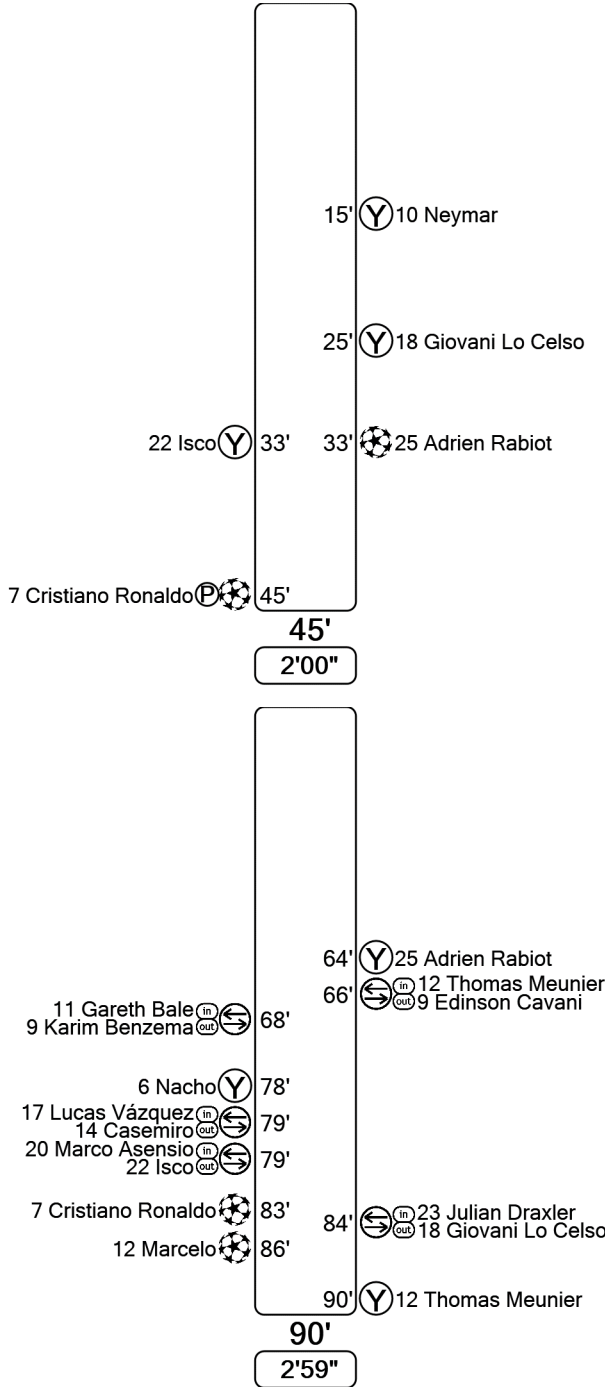

UEFA CHAMPIONS LEAGUE

Full Time Report

Round of 16 1st leg - Wednesday 14 February 2018

Estadio Santiago Bernabéu - Madrid

UPDATED VERSION (2)

Change of stats

Real Madrid CF

Paris Saint-Germain

3 (1) Half-time

20.45CET

(1) 1 Half-time

- 1 Keylor Navas (GK)
  4 Sergio Ramos (C)
  5 Raphaél Varane
  6 Nacho
  7 Cristiano Ronaldo
  8 Toni Kroos
  9 Karim Benzema
  10 Luka Modrić
  12 Marcelo
  14 Casemiro
  22 Isco
  13 Kiko Casilla (GK)
  11 Gareth Bale
  15 Theo Hernández
  17 Lucas Vázquez
  19 Achraf Hakimi
  20 Marco Asensio
  23 Mateo Kovačić

Coach: Zinédine Zidane

Table with 3 columns: Stat, Half time, Full time. Rows include Attempts total, Saves, Corners, Fouls committed, Possession, etc.

Referee: Gianluca Rocchi (ITA)
Assistant referees: Elenito Di Liberatore (ITA), Mauro Tonolini (ITA)
Additional assistant referees: Luca Banti (ITA), Paolo Valeri (ITA)

- 16 Alphonse Areola (GK)
  3 Presnel Kimpembe
  5 Marquinhos (C)
  6 Marco Verratti
  9 Edinson Cavani
  10 Neymar
  17 Yuri Berchiche
  18 Giovanni Lo Celso
  25 Adrien Rabiot
  29 Kylian Mbappé
  32 Dani Alves
  1 Kevin Trapp (GK)
  2 Thiago Silva
  11 Ángel Di María
  12 Thomas Meunier
  19 Lassana Diarra
  23 Julian Draxler
  27 Javier Pastore

Coach: Unai Emery

Table with 3 columns: Stat, Half time, Full time. Rows include Attempts total, Saves, Corners, Fouls committed, Possession, etc.

Fourth official: Alessandro Costanzo (ITA)
UEFA delegate: Ronald Zimmermann (GER)

Attendance: 78,158

Goal, Booked, Sent off, Substitution, Penalty, Own goal, Captain, Goalkeeper, Misses next match if booked

17:49:47CET
19 Feb 2018