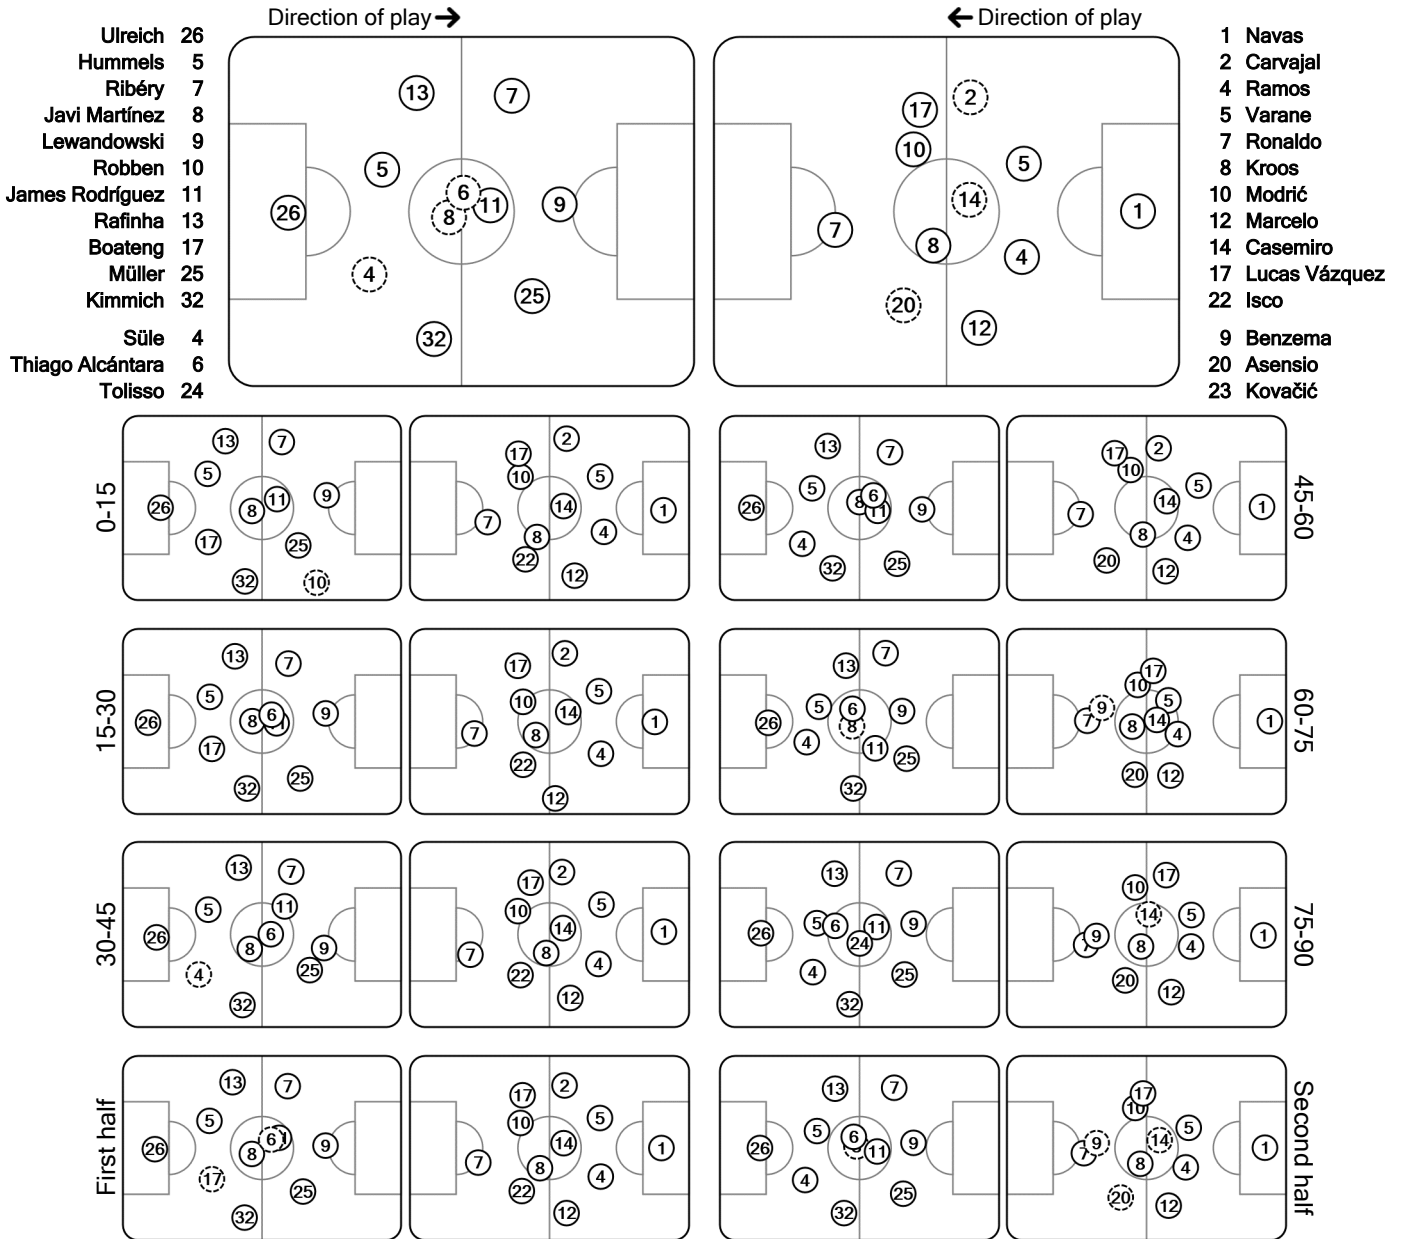

UEFA CHAMPIONS LEAGUE

Tactical Line-ups: full time

Semi-finals 1st leg - Wednesday 25 April 2018

Fußball Arena München - Munich

FC Bayern München

1 - 2

Real Madrid CF

8' (in) 6 Thiago Alcántara / (out) 10 Robben
34' (in) 4 Süle / (out) 17 Boateng
75' (in) 24 Tolisso / (out) 8 Javi Martínez

46' (in) 20 Asensio / (out) 22 Isco
67' (in) 9 Benzema / (out) 2 Carvajal
83' (in) 23 Kovačić / (out) 14 Casemiro

Total time played: 96'16"
59% - 36'08" Ball possession 41% - 25'26"

Actual formation

○ Did not play the entire match ↻ Substitution Ⓜ Sent off