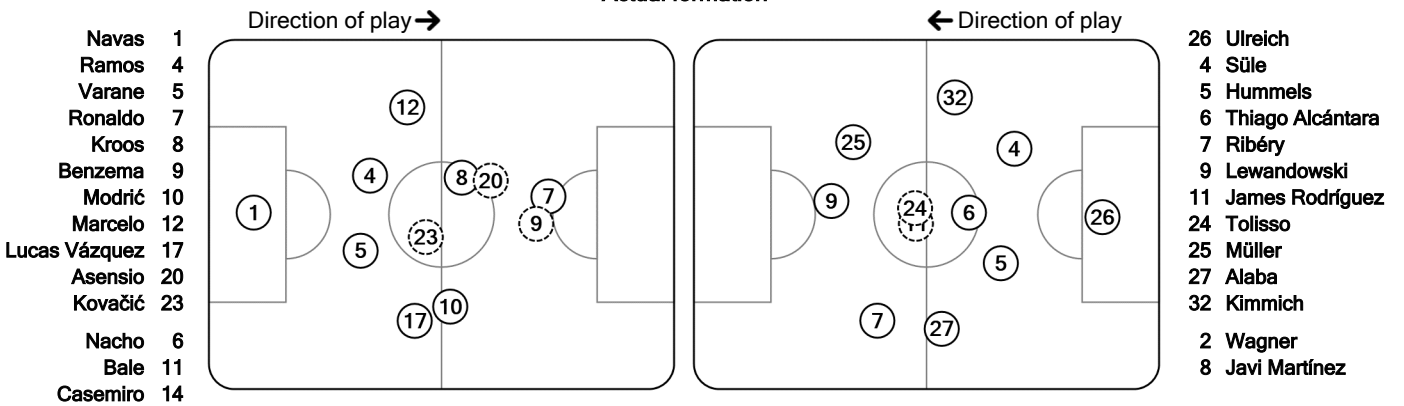

UEFA
CHAMPIONS
LEAGUE

Tactical Line-ups: full time

Semi-finals 2nd leg - Tuesday 1 May 2018

Estadio Santiago Bernabéu - Madrid

Real Madrid CF

2 - 2

FC Bayern München

Real Madrid CF win 4 - 3 on aggregate

72' (in) 11 Bale / (out) 9 Benzema
73' (in) 14 Casemiro / (out) 23 Kovačić
88' (in) 6 Nacho / (out) 20 Asensio

74' (in) 2 Wagner / (out) 24 Tolisso
84' (in) 8 Javi Martínez / (out) 11 James Rodríguez

Total time played: 97'43"
44% - 26'37" Ball possession 56% - 34'28"

Actual formation

○ Did not play the entire match   ⚡ Substitution   Ⓡ Sent off

23:47:20CET
01 May 2018