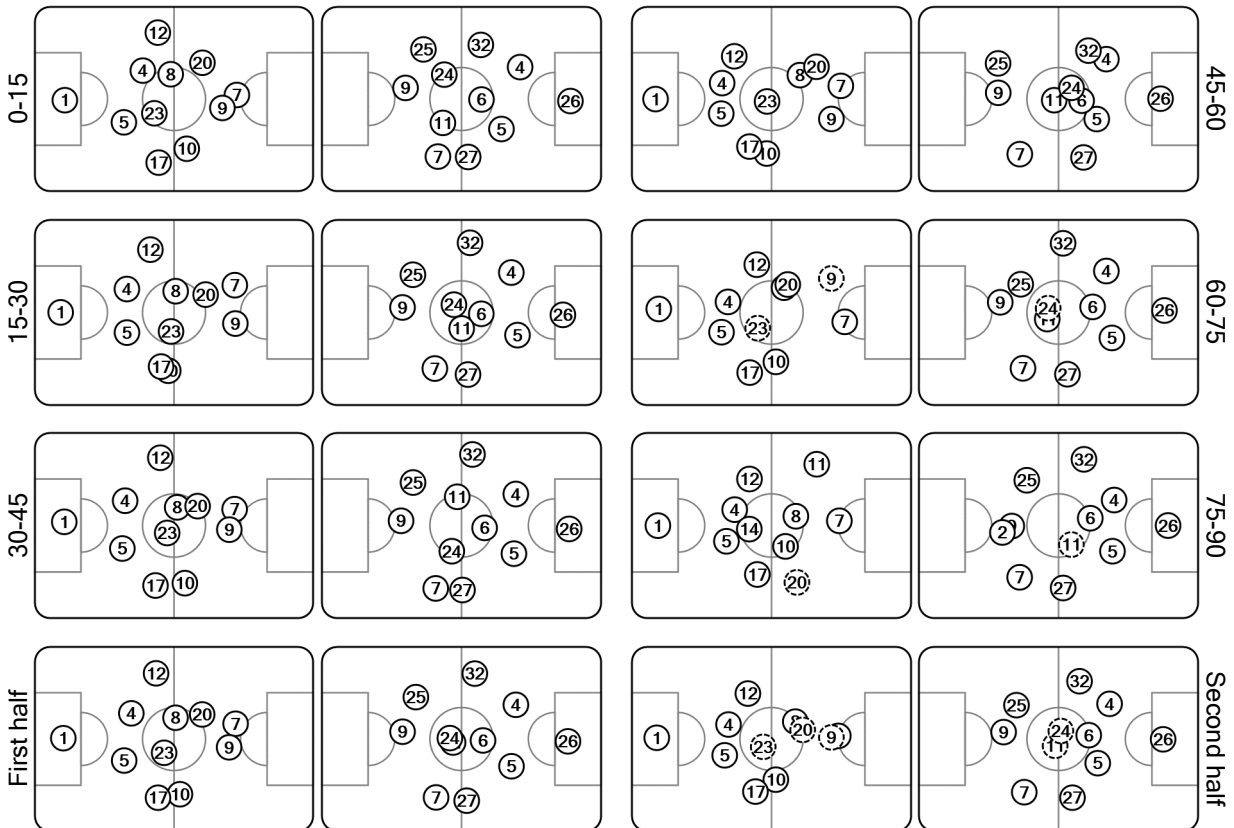

UEFA
CHAMPIONS
LEAGUE

Tactical Line-ups: full time

Semi-finals 2nd leg - Tuesday 1 May 2018

Estadio Santiago Bernabéu - Madrid

Real Madrid CF

2 - 2

FC Bayern München

Real Madrid CF win 4 - 3 on aggregate

72' (in) 11 Bale / (out) 9 Benzema
73' (in) 14 Casemiro / (out) 23 Kovačić
88' (in) 6 Nacho / (out) 20 Asensio

74' (in) 2 Wagner / (out) 24 Tolisso
84' (in) 8 Javi Martínez / (out) 11 James Rodríguez

Total time played: 97'43"
44% - 26'37" Ball possession 56% - 34'28"

Actual formation

○ Did not play the entire match   ⚡ Substitution   Ⓡ Sent off

23:47:20CET
01 May 2018