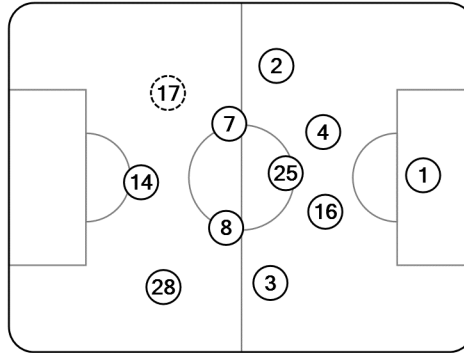

84' (in) 10 Helland / (out) 17 Akintola

Total time played: 93'20"
49% - 23'19" Ball possession 51% - 24'13"

Actual formation

- Livaković 40
- Ademi 5
- Dani Olmo 7
- Hajrović 8
- Petković 21
- Leovac 22
- Moro 27
- Stojanović 30
- Perić 55
- Dilaver 66
- Oršić 99
- Gavranović 11
- Gojak 14
- Atiemwen 20

Direction of play →

← Direction of play

- 1 Hansen
- 2 Hedenstad
- 3 Meling
- 4 Reginiussen
- 7 Jensen
- 8 Konradsen
- 14 Søderlund
- 16 Hovland
- 17 Akintola
- 25 Lundemo
- 28 Adegbenro
- 10 Helland

○ Did not play the entire match