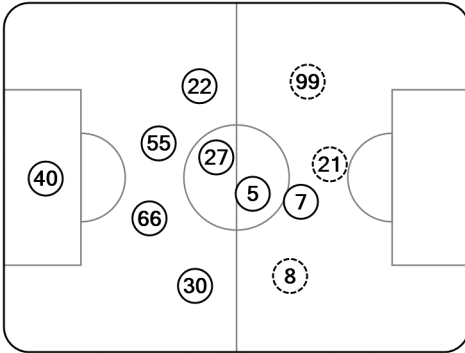

UEFA
CHAMPIONS
LEAGUE

Tactical Line-ups: full time

Play-Offs 1st leg - Wednesday 21 August 2019

Stadion Maksimir - Zagreb

GNK Dinamo

2 - 0

Rosenborg BK

64' (in) 14 Gojak / (out) 8 I. Hajrović
84' (in) 20 Atiemwen / (out) 99 Oršić
87' (in) 11 Gavranović / (out) 21 Petković

84' (in) 10 Helland / (out) 17 Akintola

Total time played: 93'20"
49% - 23'19" Ball possession 51% - 24'13"

Actual formation

- Livaković 40
- Ademi 5
- Dani Olmo 7
- Hajrović 8
- Petković 21
- Leovac 22
- Moro 27
- Stojanović 30
- Perić 55
- Dilaver 66
- Oršić 99
- Gavranović 11
- Gojak 14
- Atiemwen 20

Direction of play →

← Direction of play

- 1 Hansen
- 2 Hedenstad
- 3 Meling
- 4 Reginiussen
- 7 Jensen
- 8 Konradsen
- 14 Søderlund
- 16 Hovland
- 17 Akintola
- 25 Lundemo
- 28 Adegbenro
- 10 Helland

○ Did not play the entire match