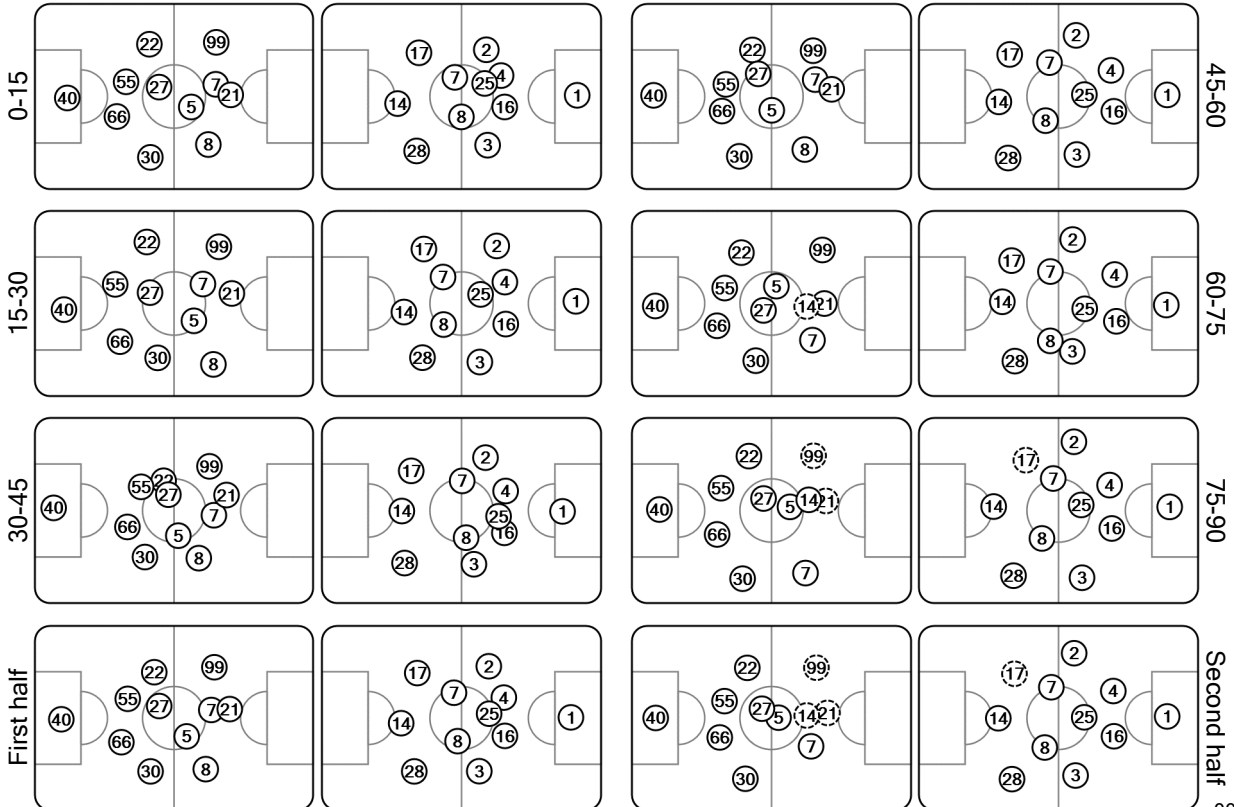

UEFA
CHAMPIONS
LEAGUE

Tactical Line-ups: full time

Play-Offs 1st leg - Wednesday 21 August 2019

Stadion Maksimir - Zagreb

GNK Dinamo

2 - 0

Rosenborg BK

64' (in) 14 Gojak / (out) 8 I. Hajrović
84' (in) 20 Atiemwen / (out) 99 Oršić
87' (in) 11 Gavranović / (out) 21 Petković

84' (in) 10 Helland / (out) 17 Akintola

Total time played: 93'20"
49% - 23'19" Ball possession 51% - 24'13"

Actual formation

- Livaković 40
- Ademi 5
- Dani Olmo 7
- Hajrović 8
- Petković 21
- Leovac 22
- Moro 27
- Stojanović 30
- Perić 55
- Dilaver 66
- Oršić 99
- Gavranović 11
- Gojak 14
- Atiemwen 20

Direction of play →

← Direction of play

- 1 Hansen
- 2 Hedenstad
- 3 Meling
- 4 Reginiussen
- 7 Jensen
- 8 Konradsen
- 14 Søderlund
- 16 Hovland
- 17 Akintola
- 25 Lundemo
- 28 Adegbenro
- 10 Helland

○ Did not play the entire match