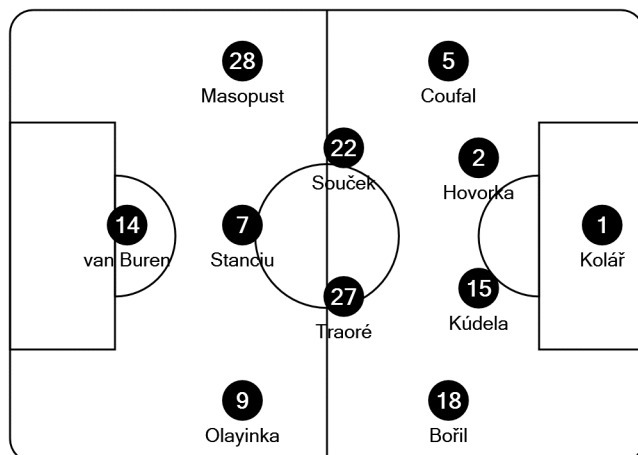

- 31 Přemysl Kovář (GK)
- 3 Tomáš Holeš
- 10 Josef Hušbauer
- 20 Alexandru Băluță
- 21 Milan Škoda
- 29 Abdulla Yusuf Helal
- 33 Alex Král

Coach:

Jindřich Trpišovský

Assistant referees: Bahattin Duran (TUR)

Tarik Ongun (TUR)

VAR: Mete Kalkavan (TUR)

Assistant VAR: Ali Palabiyik (TUR)

Weather conditions: Clear Night / Temperature: 23°C / Humidity: 59%

(C) Captain

(GK) Goalkeeper

(*) Misses next match if booked

19:40:27CET
20 Aug 2019