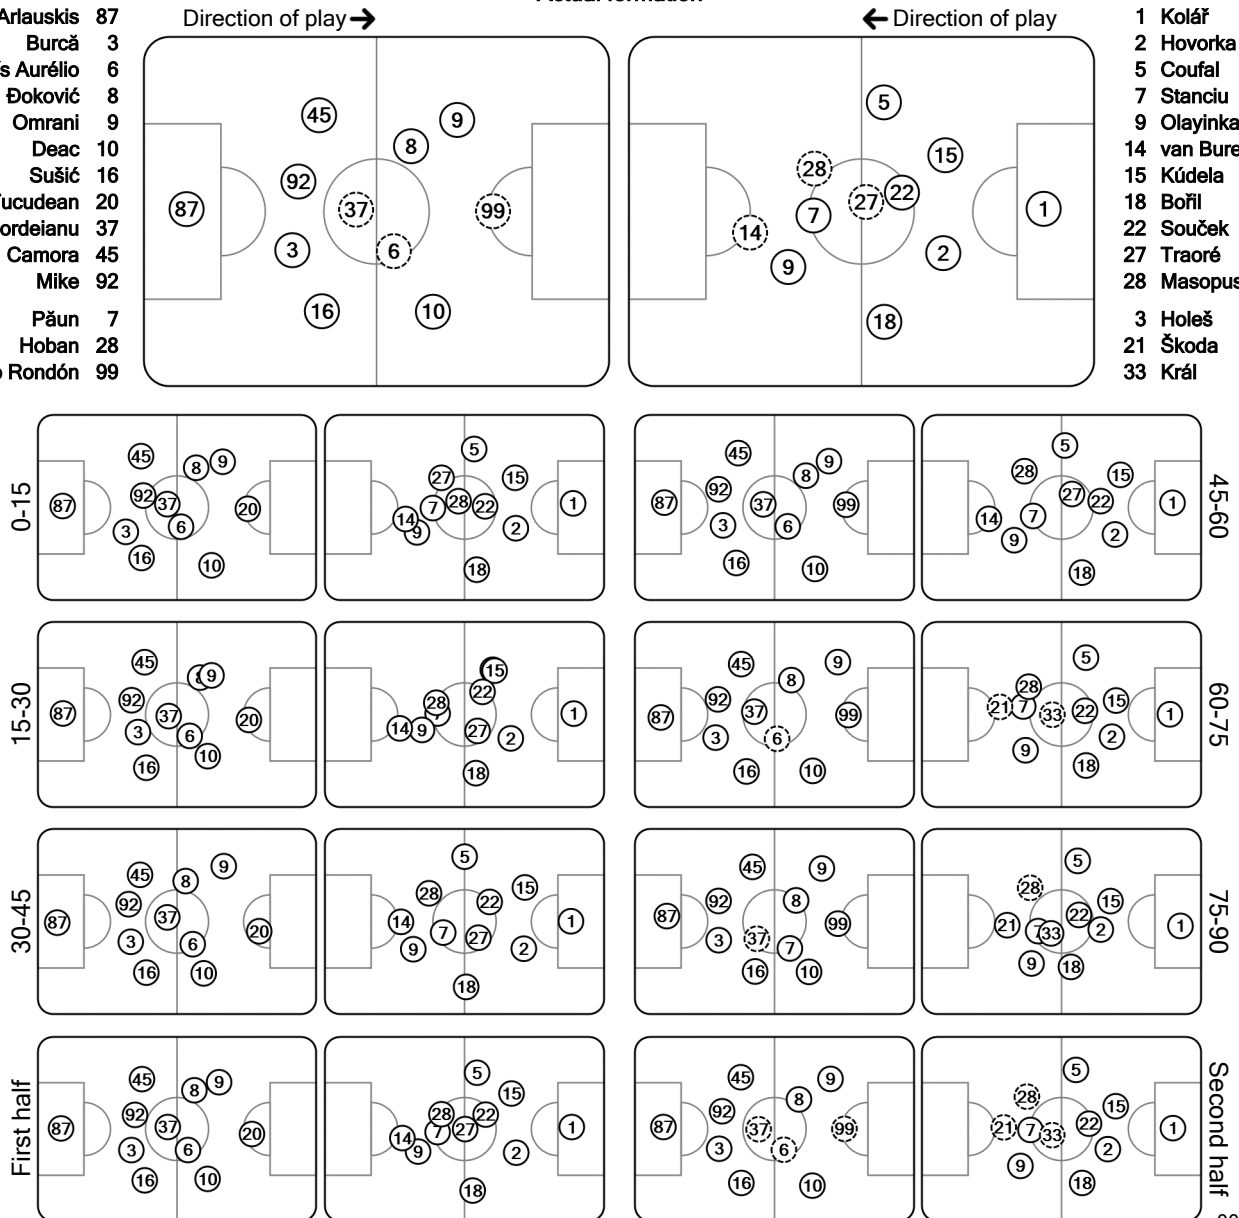

UEFA CHAMPIONS LEAGUE

Tactical Line-ups: full time

Play-Offs 1st leg - Tuesday 20 August 2019

Stadionul Dr. Constantin Rădulescu - Cluj-Napoca

CFR Cluj 0 - 1 SK Slavia Praha

46' (in) 99 Rondón / (out) 20 Țucudean
72' (in) 7 Păun / (out) 6 Luís Aurélio
87' (in) 28 Hoban / (out) 37 Bordeianu

64' (in) 33 Král / (out) 27 Traoré
68' (in) 21 Škoda / (out) 14 van Buren
84' (in) 3 Holeš / (out) 28 Masopust

Total time played: 94'06"
39% - 17'55" Ball possession 61% - 27'58"

Actual formation

- Arlauskis 87
- Burcă 3
- Luís Aurélio 6
- Đoković 8
- Omrani 9
- Deac 10
- Sušić 16
- Țucudean 20
- Bordeianu 37
- Camora 45
- Mike 92
- Păun 7
- Hoban 28
- Mário Rondón 99

- 1 Kolář
- 2 Hovorka
- 5 Coufal
- 7 Stanciu
- 9 Olayinka
- 14 van Buren
- 15 Kúdela
- 18 Bořil
- 22 Souček
- 27 Traoré
- 28 Masopust
- 3 Holeš
- 21 Škoda
- 33 Král

Did not play the entire match Substitution Sent off