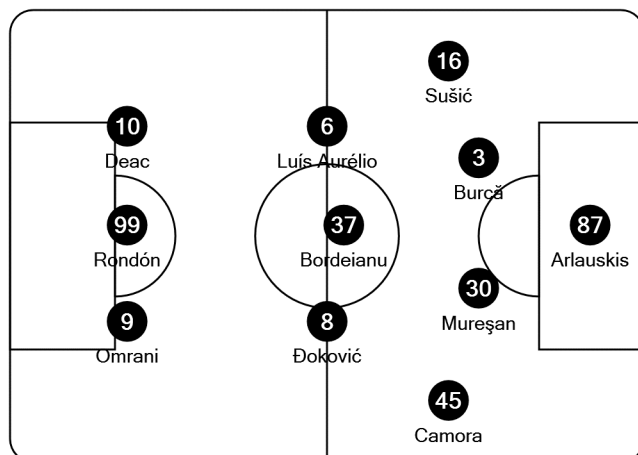

- 12 Cosmin Vatca (GK)
- 5 Yacouba Sylla
- 7 Constantin Păun
- 20 George Țucudean
- 28 Ovidiu Hoban
- 77 Ionuț Peteleu
- 92 Cestor Mike

Coach:

Dan Petrescu

Assistant referees: Filippo Meli (ITA)

Giorgio Peretti (ITA)

VAR: Paolo Valeri (ITA)

Assistant VAR: Michael Fabbri (ITA)

Weather conditions: Partly Cloudy Night / Temperature: 25°C / Humidity: 63%

(C) Captain

(GK) Goalkeeper

(*) Misses next match if booked

21:00:35CET
28 Aug 2019

UEFA Media Information