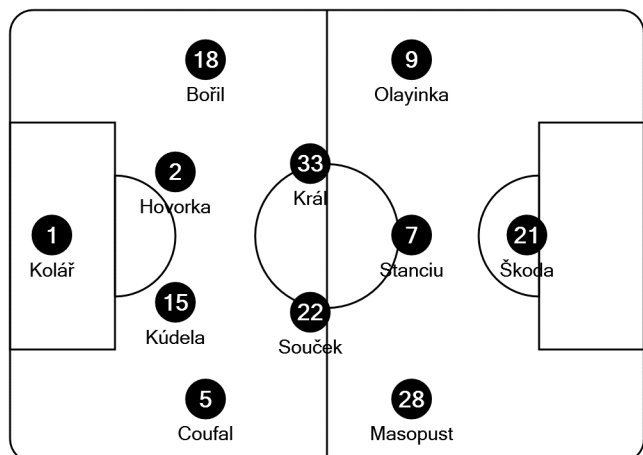

UEFA
CHAMPIONS
LEAGUE

Tactical Line-ups

Play-Offs 2nd leg - Wednesday 28 August 2019

Eden Arena - Prague

SK Slavia Praha

1 1st leg **0**

CFR 1907 Cluj

- 1 Ondřej Kolář (GK)
- 2 David Hovorka
- 5 Vladimír Coufal
- 7 Nicolae Stanciu
- 9 Peter Olayinka
- 15 Ondřej Kúdela
- 18 Jan Bořil
- 21 Milan Škoda (C)
- 22 Tomáš Souček
- 28 Lukáš Masopust
- 33 Alex Král