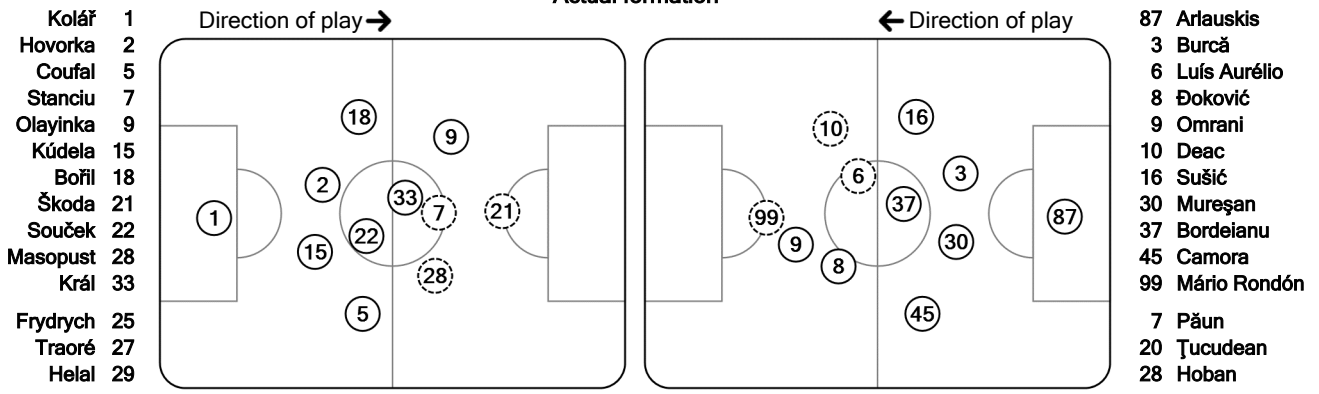

UEFA CHAMPIONS LEAGUE

Tactical Line-ups: full time

Play-Offs 2nd leg - Wednesday 28 August 2019

Eden Arena - Prague

SK Slavia Praha

1 - 0

CFR 1907 Cluj

SK Slavia Praha win 2 - 0 on aggregate

79' (in) 29 Helal / (out) 21 Škoda
84' (in) 27 Traoré / (out) 28 Masopust
90' (in) 25 Frydrych / (out) 7 Stanciu

64' (in) 7 Păun / (out) 6 Luís Aurélio
69' (in) 20 Țucudean / (out) 99 Rondón
70' (in) 28 Hoban / (out) 10 Deac

Total time played: 95'55"
50% - 20'57" Ball possession 50% - 20'45"

Did not play the entire match (circle with slash) Substitution (S) Sent off (R)

00:30:33CET
29 Aug 2019