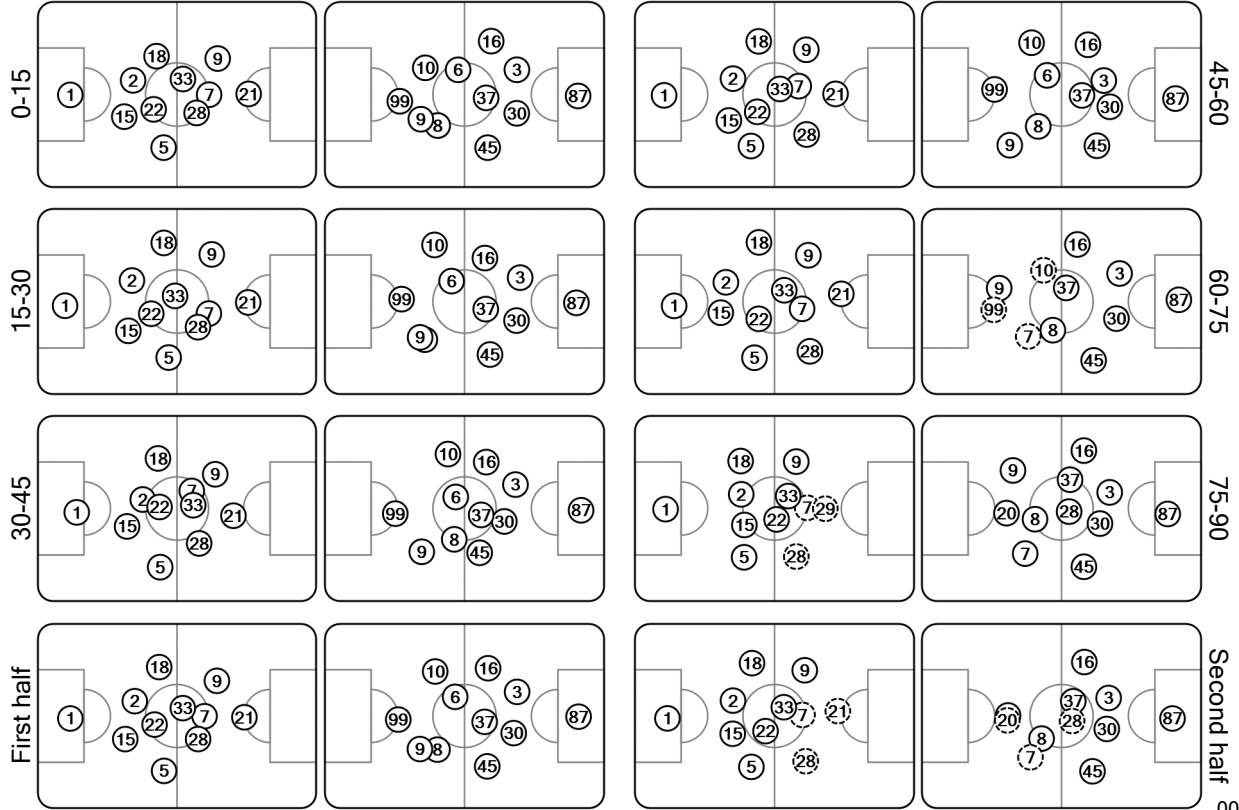

UEFA CHAMPIONS LEAGUE

Tactical Line-ups: full time

Play-Offs 2nd leg - Wednesday 28 August 2019

Eden Arena - Prague

SK Slavia Praha

1 - 0

CFR 1907 Cluj

SK Slavia Praha win 2 - 0 on aggregate

79' (in) 29 Helal / (out) 21 Škoda
84' (in) 27 Traoré / (out) 28 Masopust
90' (in) 25 Frydrych / (out) 7 Stanciu

64' (in) 7 Păun / (out) 6 Luís Aurélio
69' (in) 20 Țucudean / (out) 99 Rondón
70' (in) 28 Hoban / (out) 10 Deac

Total time played: 95'55"
50% - 20'57" Ball possession 50% - 20'45"

Did not play the entire match (circle with slash) Substitution (S) Sent off (R)

00:30:33CET
29 Aug 2019