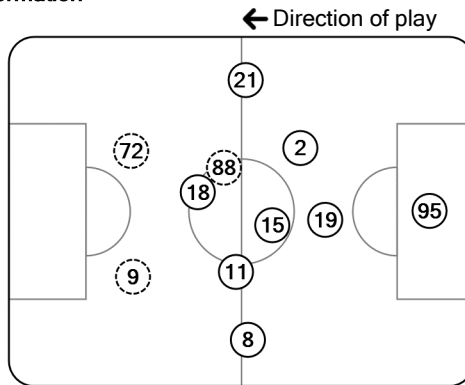

UEFA
CHAMPIONS
LEAGUE

Tactical Line-ups: full time

Matchday 3 - Tuesday 22 October 2019

Group C - City of Manchester Stadium

Manchester City FC

5 - 1

Atalanta BC

41' (S) (in) 5 Stones / (out) 16 Rodri
67' (S) (in) 30 Otamendi / (out) 17 De Bruyne
71' (S) (in) 27 João Cancelo / (out) 22 B. Mendy
82' (R) 47 Phil Foden

46' (S) (in) 9 Muriel / (out) 10 Gómez
46' (S) (in) 88 Pašalić / (out) 5 Masiello
72' (S) (in) 33 Hateboer / (out) 72 Iličić

Total time played: 95'08"
56% - 31'51" Ball possession 44% - 25'16"

Actual formation

- Ederson 31
- Walker 2
- Sterling 7
- Gündoğan 8
- Agüero 10
- Rodri 16
- De Bruyne 17
- Mendy 22
- Fernandinho 25
- Mahrez 26
- Foden 47
- Stones 5
- João Cancelo 27
- Otamendi 30

- 95 Gollini
- 2 Tolói
- 5 Masiello
- 8 Gosens
- 10 Gómez
- 11 Freuler
- 15 de Roon
- 18 Malinovskyi
- 19 Djimsiti
- 21 Castagne
- 72 Iličić
- 9 Muriel
- 33 Hateboer
- 88 Pašalić