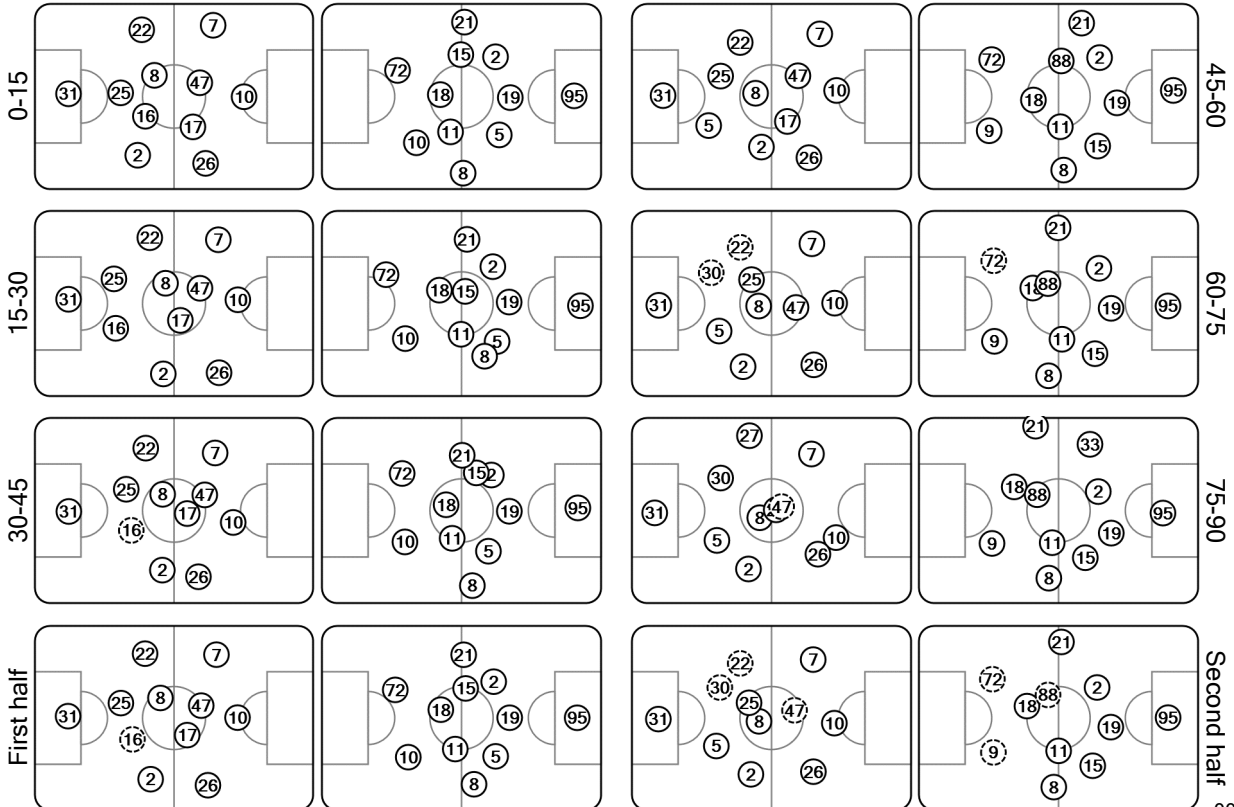

UEFA
CHAMPIONS
LEAGUE

Tactical Line-ups: full time

Matchday 3 - Tuesday 22 October 2019

Group C - City of Manchester Stadium

Manchester City FC

5 - 1

Atalanta BC

41' (S) (in) 5 Stones / (out) 16 Rodri
67' (S) (in) 30 Otamendi / (out) 17 De Bruyne
71' (S) (in) 27 João Cancelo / (out) 22 B. Mendy
82' (R) 47 Phil Foden

46' (S) (in) 9 Muriel / (out) 10 Gómez
46' (S) (in) 88 Pašalić / (out) 5 Masiello
72' (S) (in) 33 Hateboer / (out) 72 Iličić

Total time played: 95'08"
56% - 31'51" Ball possession 44% - 25'16"

Actual formation

- Ederson 31
- Walker 2
- Sterling 7
- Gündoğan 8
- Agüero 10
- Rodri 16
- De Bruyne 17
- Mendy 22
- Fernandinho 25
- Mahrez 26
- Foden 47
- Stones 5
- João Cancelo 27
- Otamendi 30

- 95 Gollini
- 2 Tolói
- 5 Masiello
- 8 Gosens
- 10 Gómez
- 11 Freuler
- 15 de Roon
- 18 Malinovskyi
- 19 Djimsiti
- 21 Castagne
- 72 Iličić
- 9 Muriel
- 33 Hateboer
- 88 Pašalić