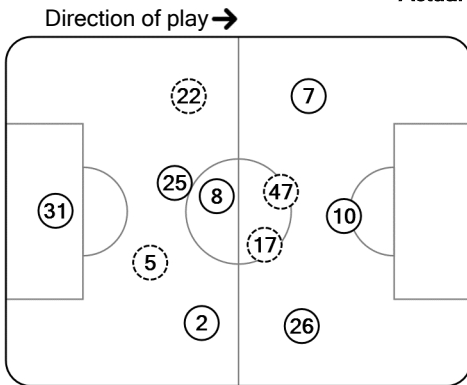

UEFA
CHAMPIONS
LEAGUE

Tactical Line-ups: full time

Matchday 3 - Tuesday 22 October 2019

Group C - City of Manchester Stadium

Manchester City FC

5 - 1

Atalanta BC

41' (S) (in) 5 Stones / (out) 16 Rodri
67' (S) (in) 30 Otamendi / (out) 17 De Bruyne
71' (S) (in) 27 João Cancelo / (out) 22 B. Mendy
82' (R) 47 Phil Foden

46' (S) (in) 9 Muriel / (out) 10 Gómez
46' (S) (in) 88 Pašalić / (out) 5 Masiello
72' (S) (in) 33 Hateboer / (out) 72 Iličić

Total time played: 95'08"
56% - 31'51" Ball possession 44% - 25'16"

Actual formation

- Ederson 31
- Walker 2
- Sterling 7
- Gündoğan 8
- Agüero 10
- Rodri 16
- De Bruyne 17
- Mendy 22
- Fernandinho 25
- Mahrez 26
- Foden 47
- Stones 5
- João Cancelo 27
- Otamendi 30

- 95 Gollini
- 2 Tolói
- 5 Masiello
- 8 Gosens
- 10 Gómez
- 11 Freuler
- 15 de Roon
- 18 Malinovskyi
- 19 Djimsiti
- 21 Castagne
- 72 Iličić
- 9 Muriel
- 33 Hateboer
- 88 Pašalić