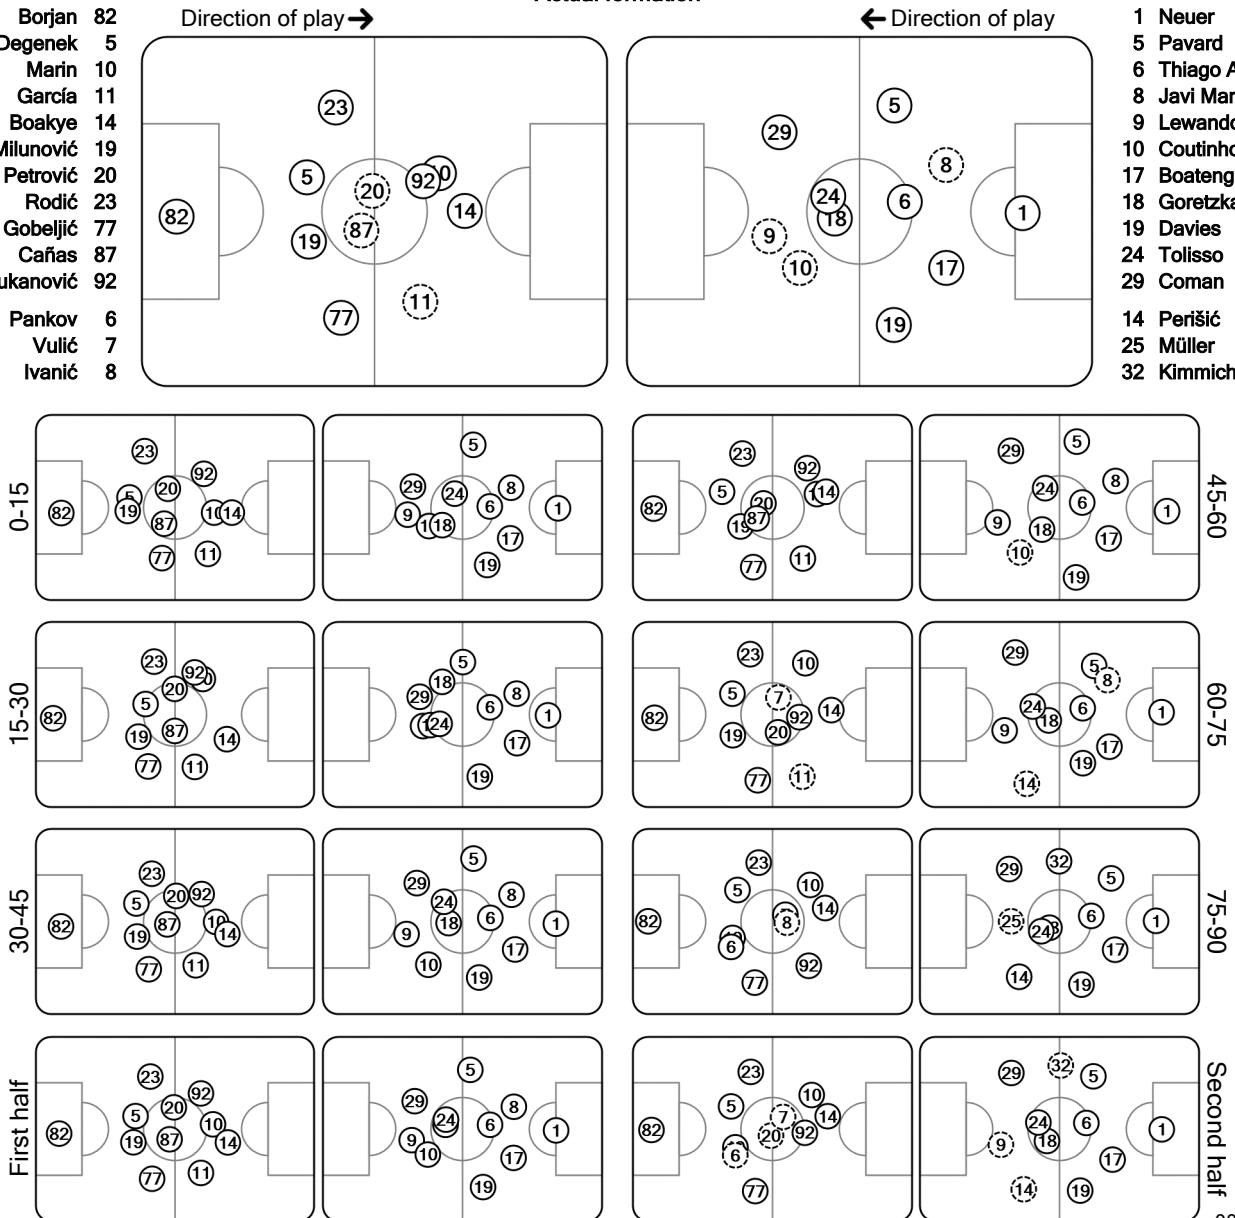

UEFA CHAMPIONS LEAGUE

Tactical Line-ups: full time

Matchday 5 - Tuesday 26 November 2019

Group B - Stadion Rajko Mitić - Belgrade

FK Crvena zvezda 0 - 6 FC Bayern München

61' (in) 7 Vulić / (out) 87 Cañas  
69' (in) 6 Pankov / (out) 11 García  
76' (in) 8 Ivanić / (out) 20 N. Petrović

60' (in) 14 Perišić / (out) 10 Coutinho  
68' (in) 32 Kimmich / (out) 8 Javi Martínez  
77' (in) 25 Müller / (out) 9 Lewandowski

Total time played: 94'09"  
33% - 19'46" Ball possession 67% - 39'43"

Actual formation

- Borjan 82
- Degenek 5
- Marin 10
- García 11
- Boakye 14
- Milunović 19
- Petrović 20
- Rodić 23
- Gobeljić 77
- Cañas 87
- Vukanović 92
- Pankov 6
- Vulić 7
- Ivanić 8

- 1 Neuer
- 5 Pavard
- 6 Thiago Alcántara
- 8 Javi Martínez
- 9 Lewandowski
- 10 Coutinho
- 17 Boateng
- 18 Goretzka
- 19 Davies
- 24 Tolisso
- 29 Coman
- 14 Perišić
- 25 Müller
- 32 Kimmich