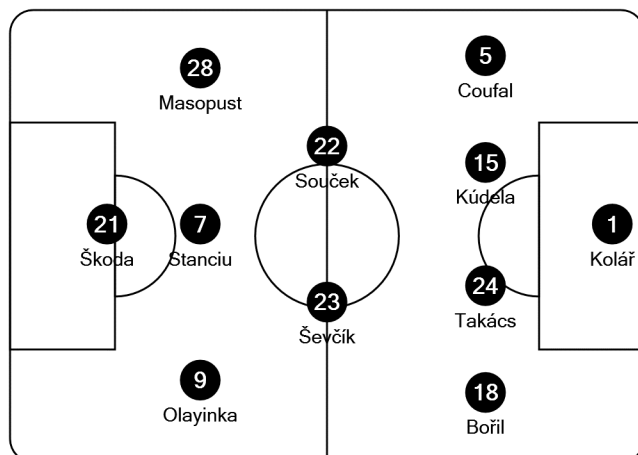

- 31 Přemysl Kovář (GK)
- 10 Josef Hušbauer
- 14 Mick van Buren
- 17 Lukáš Provod
- 25 Michal Frydrych
- 27 Ibrahim Traoré
- 29 Abdulla Yusuf Helal

Coach:

Jindřich Trpišovský

Assistant referees: Igor Demeshko (RUS)

Maksim Gavrilin (RUS)

VAR: Vitali Meshkov (RUS)

Assistant VAR: Sergei Ivanov (RUS)

Weather conditions: Cloudy Night / Temperature: 4°C / Humidity: 70%

(C) Captain

(GK) Goalkeeper

(* Misses next match if booked)

19:40:35CET
10 Dec 2019