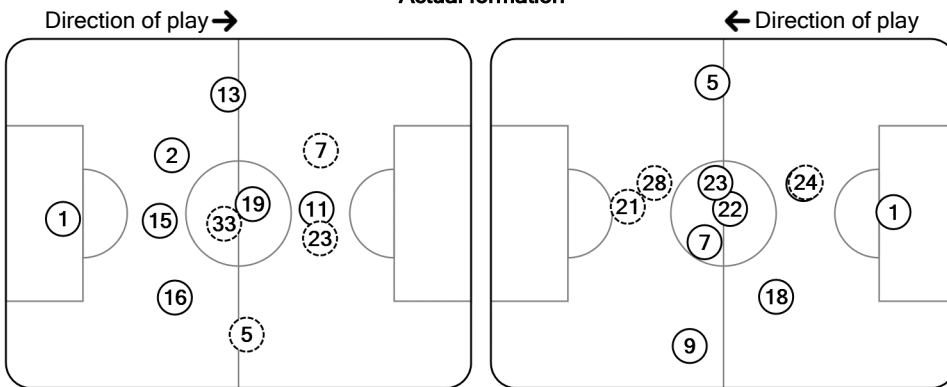

UEFA CHAMPIONS LEAGUE

Tactical Line-ups: full time

Matchday 6 - Tuesday 10 December 2019

Group F - BVB Stadion Dortmund

Borussia Dortmund

2 - 1

SK Slavia Praha

77' (R) 33 Julian Weigl
83' (S) (in) 26 Piszczek / (out) 23 T. Hazard
83' (S) (in) 18 Balerdi / (out) 5 Hakimi
87' (S) (in) 8 Dahoud / (out) 7 Sancho

65' (S) (in) 29 Yusuf Helal / (out) 21 Škoda
72' (S) (in) 27 Traoré / (out) 28 Masopust
83' (S) (in) 10 Hušbauer / (out) 24 Takács

Total time played: 94'06"
50% - 30'06" Ball possession 50% - 30'16"

- Bürki 1
  Zagadou 2
  Hakimi 5
  Sancho 7
  Reus 11
  Guerreiro 13
  Hummels 15
  Akanji 16
  Brandt 19
  Hazard 23
  Weigl 33
  Dahoud 8
  Balerdi 18
  Piszczek 26

- 1 Kolář
  5 Coufal
  7 Stanciu
  9 Olayinka
  15 Kúdela
  18 Bořil
  21 Škoda
  22 Souček
  23 Ševčík
  24 Takács
  28 Masopust
  10 Hušbauer
  27 Traoré
  29 Yusuf Helal

Did not play the entire match Substitution Sent off

00:59:02CET
11 Dec 2019