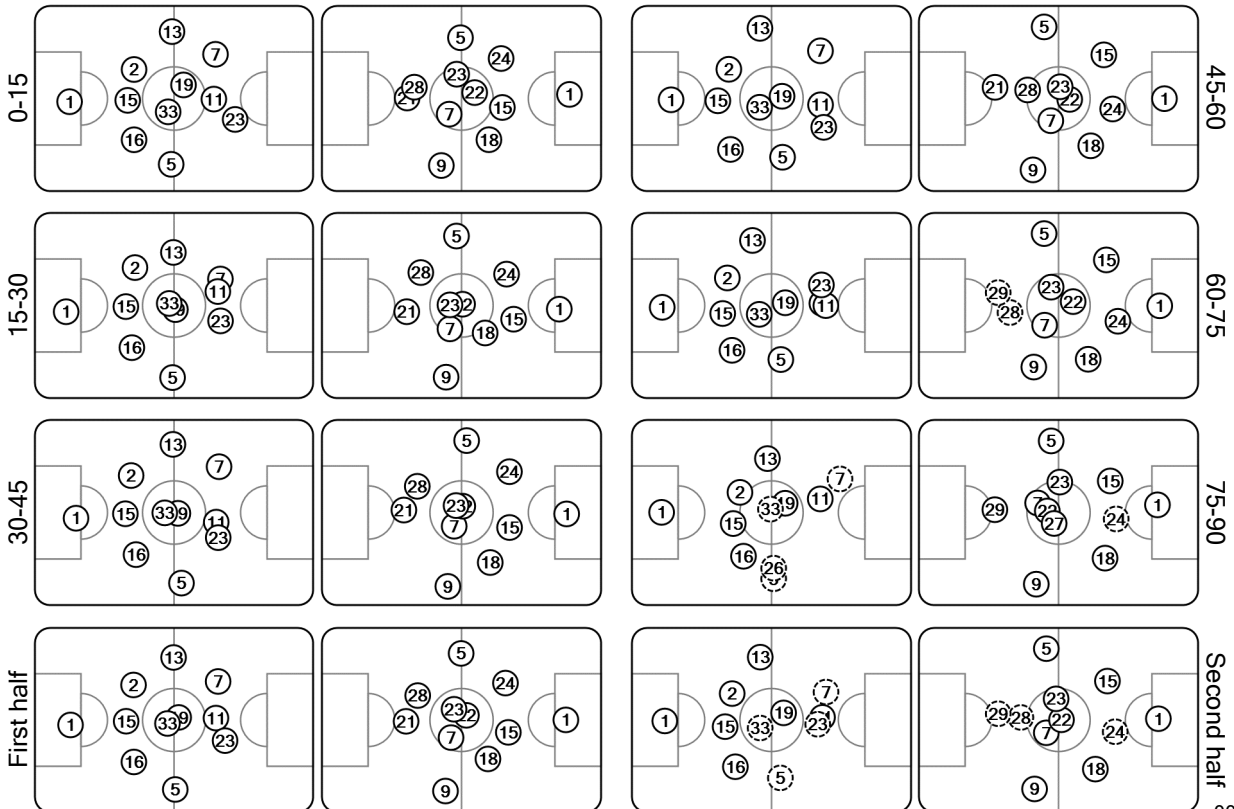

UEFA CHAMPIONS LEAGUE

Tactical Line-ups: full time

Matchday 6 - Tuesday 10 December 2019

Group F - BVB Stadion Dortmund

Borussia Dortmund

2 - 1

SK Slavia Praha

77' (R) 33 Julian Weigl
83' (S) (in) 26 Piszczek / (out) 23 T. Hazard
83' (S) (in) 18 Balerdi / (out) 5 Hakimi
87' (S) (in) 8 Dahoud / (out) 7 Sancho

65' (S) (in) 29 Yusuf Helal / (out) 21 Škoda
72' (S) (in) 27 Traoré / (out) 28 Masopust
83' (S) (in) 10 Hušbauer / (out) 24 Takács

Total time played: 94'06"
50% - 30'06" Ball possession 50% - 30'16"

- Bürki 1
  Zagadou 2
  Hakimi 5
  Sancho 7
  Reus 11
  Guerreiro 13
  Hummels 15
  Akanji 16
  Brandt 19
  Hazard 23
  Weigl 33
  Dahoud 8
  Balerdi 18
  Piszczek 26

- 1 Kolář
  5 Coufal
  7 Stanciu
  9 Olayinka
  15 Kúdela
  18 Bořil
  21 Škoda
  22 Souček
  23 Ševčík
  24 Takács
  28 Masopust
  10 Hušbauer
  27 Traoré
  29 Yusuf Helal

Did not play the entire match Substitution Sent off

00:59:02CET
11 Dec 2019